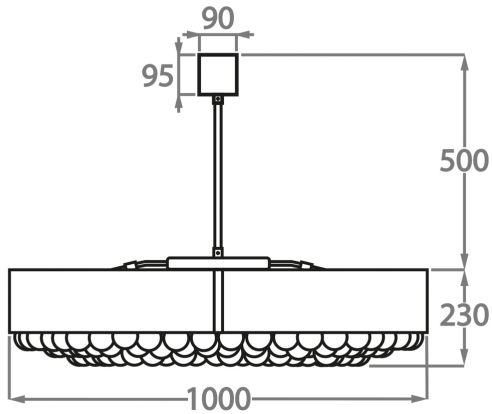

Metal Finishes

Brushed Dark
Bronze

Matt Gold

Matt Nickel

Available Sizes

Size One

CL458-80,
Height: 23 cm (9.06")
Diameter: 80 cm (31.5")
Bulbs: 12 x 25W or LED 6W G9
Net Weight: 50 kg / 110 lb

Size Two

CL458-90,
Height: 23 cm (9.06")
Diameter: 90 cm (35.43")
Bulbs: 12 x 25W or LED 6W G9
Net Weight: 55 kg / 121 lb

Size Three

CL458-100,
Height: 23 cm (9.06")
Diameter: 100 cm (39.37")
Bulbs: 16 x 25W or LED 6W G9
Net Weight: 70 kg / 154 lb

The dimensions of the central rod and ceiling rose are not included in the height measurements. Please add a minimum of 15cm (6") to the height to take this into account. The standard rod and ceiling rose height is 50cm (20") if not otherwise specified by customer.