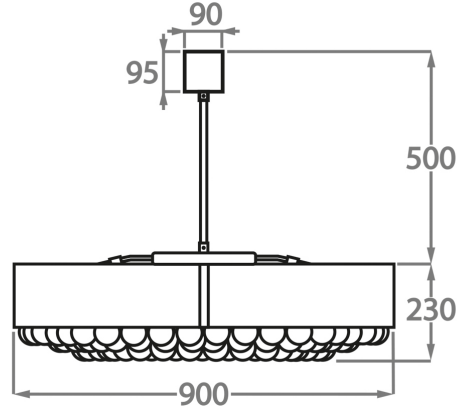

Metal Finishes

Brushed Dark
Bronze

Matt Gold

Matt Nickel

Available Sizes

Size One

CL458-80,
Height: 23 cm (9.06")
Diameter: 80 cm (31.5")
Bulbs: 12 x 25W or LED 6W G9
Net Weight: 50 kg / 110 lb

Size Two

CL458-90,
Height: 23 cm (9.06")
Diameter: 90 cm (35.43")
Bulbs: 12 x 25W or LED 6W G9
Net Weight: 55 kg / 121 lb

Size Three

CL458-100,
Height: 23 cm (9.06")
Diameter: 100 cm (39.37")
Bulbs: 16 x 25W or LED 6W G9
Net Weight: 70 kg / 154 lb

The dimensions of the central rod and ceiling rose are not included in the height measurements. Please add a minimum of 15cm (6") to the height to take this into account. The standard rod and ceiling rose height is 50cm (20") if not otherwise specified by customer.