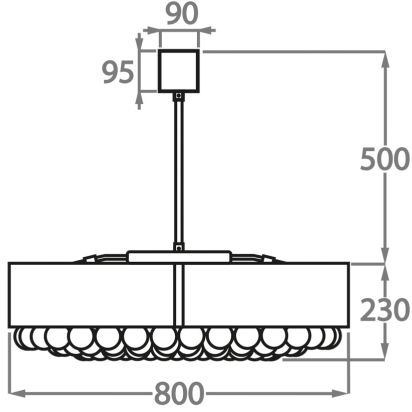

Metal Finishes

Brushed Dark
Bronze

Matt Gold

Matt Nickel

Available Sizes

Size One

CL458-80,
Height: 23 cm (9.06")
Diameter: 80 cm (31.5")
Bulbs: 12 x 25W or LED 6W G9
Net Weight: 50 kg / 110 lb

Size Two

CL458-90,
Height: 23 cm (9.06")
Diameter: 90 cm (35.43")
Bulbs: 12 x 25W or LED 6W G9
Net Weight: 55 kg / 121 lb

Size Three

CL458-100,
Height: 23 cm (9.06")
Diameter: 100 cm (39.37")
Bulbs: 16 x 25W or LED 6W G9
Net Weight: 70 kg / 154 lb

The dimensions of the central rod and ceiling rose are not included in the height measurements. Please add a minimum of 15cm (6") to the height to take this into account. The standard rod and ceiling rose height is 50cm (20") if not otherwise specified by customer.