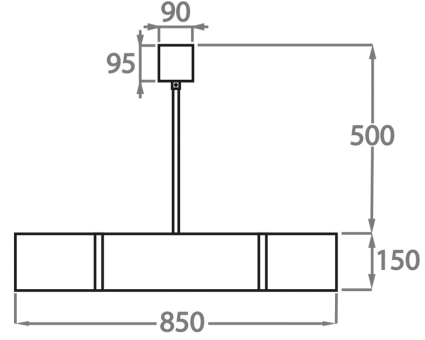

#### Murano Glass Colours

Clear Murano

Smoke Murano

**Available Sizes**

---

**Size One**

CL457-75,

Height: 15 cm (5.91")

Diameter: 75 cm (29.53")

Bulbs: 12 x 25W or LED 6W G9

Net Weight: 30 kg / 66 lb

**Size Two**

CL457-85,

Height: 15 cm (5.91")

Diameter: 85 cm (33.46")

Bulbs: 12 x 25W or LED 6W G9

Net Weight: 45 kg / 99 lb

**Size Three**

CL457-100,

Height: 15 cm (5.91")

Diameter: 100 cm (39.37")

Bulbs: 16 x 25W or LED 6W G9

Net Weight: 50 kg / 110 lb

The dimensions of the central rod and ceiling rose are not included in the height measurements. Please add a minimum of 15cm (6") to the height to take this into account. The standard rod and ceiling rose height is 50cm (20") if not otherwise specified by customer.