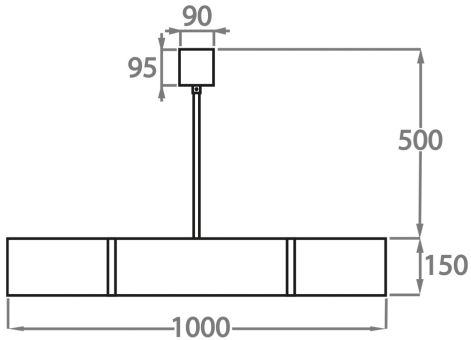

#### Murano Glass Colours

Clear Murano

Smoke Murano

**Available Sizes**

---

**Size One**

CL457-75,

Height: 15 cm (5.91")

Diameter: 75 cm (29.53")

Bulbs: 12 x 25W or LED 6W G9

Net Weight: 30 kg / 66 lb

**Size Two**

CL457-85,

Height: 15 cm (5.91")

Diameter: 85 cm (33.46")

Bulbs: 12 x 25W or LED 6W G9

Net Weight: 45 kg / 99 lb

**Size Three**

CL457-100,

Height: 15 cm (5.91")

Diameter: 100 cm (39.37")

Bulbs: 16 x 25W or LED 6W G9

Net Weight: 50 kg / 110 lb

The dimensions of the central rod and ceiling rose are not included in the height measurements. Please add a minimum of 15cm (6") to the height to take this into account. The standard rod and ceiling rose height is 50cm (20") if not otherwise specified by customer.