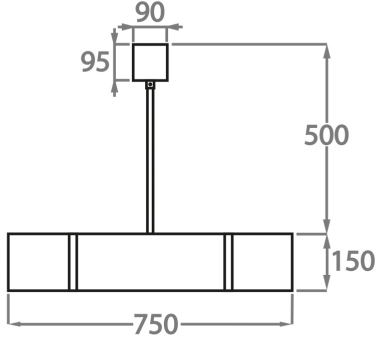

#### Murano Glass Colours

Clear Murano

Smoke Murano

**Available Sizes**

---

**Size One**

CL457-75,

Height: 15 cm (5.91")

Diameter: 75 cm (29.53")

Bulbs: 12 x 25W or LED 6W G9

Net Weight: 30 kg / 66 lb

**Size Two**

CL457-85,

Height: 15 cm (5.91")

Diameter: 85 cm (33.46")

Bulbs: 12 x 25W or LED 6W G9

Net Weight: 45 kg / 99 lb

**Size Three**

CL457-100,

Height: 15 cm (5.91")

Diameter: 100 cm (39.37")

Bulbs: 16 x 25W or LED 6W G9

Net Weight: 50 kg / 110 lb

The dimensions of the central rod and ceiling rose are not included in the height measurements. Please add a minimum of 15cm (6") to the height to take this into account. The standard rod and ceiling rose height is 50cm (20") if not otherwise specified by customer.