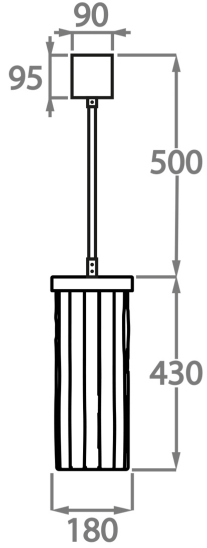

Smoke Murano

Clear Hammered

Clear Cracked

Satin Murano

Available Sizes

One Size Only

CL455,

Height: 43 cm (16.93")

Diameter: 18 cm (7.09")

Bulbs: 3 x 2.5W LED G9

Net Weight: 4 kg / 9 lb

The dimensions of the central rod/chain and ceiling rose are not included in the height measurements.
The standard rod and ceiling rose is 50cm (20"), but this can be ordered in different sizes by the customer.