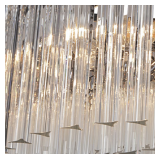

BELLA FIGURA

Small Circular Pendant

CL455

Collection Name

RETRO MURANO COLLECTION

An ultra-contemporary circular pendant, which is extremely elegant and versatile. It is ideal for use in smaller rooms or in porches and hallways instead of a more traditional lantern. It can also be used over a breakfast bar, peninsula or central island - either singularly or in groups of two or three.

CL455 in Smoke Triangular Flat Cut Murano Glass and Brushed Gold

Available Finishes

Metal Finishes

Chrome

Polished Gold

Brushed Dark Bronze

Murano Glass Colours

Clear Murano

Smoke Murano

Clear Hammered

Clear Cracked

Satin Murano

Available Sizes

One Size Only

CL455,

Height: 43 cm (16.93")