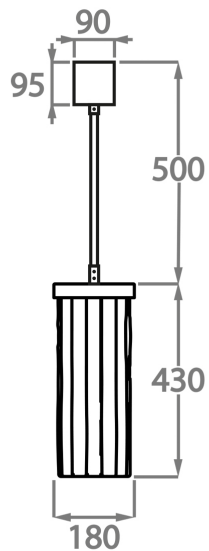

Clear Murano

Smoke Murano

Clear Hammered

Clear Cracked

Available Sizes

One Size Only

CL455,

Height: 43 cm (16.93")

Diameter: 18 cm (7.09")

Bulbs: 3 x 2.5W LED G9

Net Weight: 8 kg / 18 lb

The dimensions of the central rod/chain and ceiling rose are not included in the height measurements.

The standard rod and ceiling rose is 50cm (20"), but this can be ordered in different sizes by the customer.