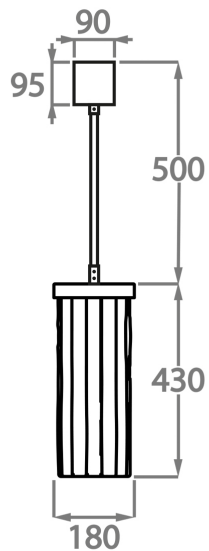

Clear Hammered

Smoke Murano

Satin Murano

Clear Crackled

Available Sizes

One Size Only

CL455,

Height: 43 cm (16.93")

Diameter: 18 cm (7.09")

Bulbs: 3 x 2.5w LED G9

Net Weight: 8 kg / 18 lb

The dimensions of the central rod/chain and ceiling rose are not included in the height measurements.
The standard rod and ceiling rose is 50cm (20"), but this can be ordered in different sizes by the customer.