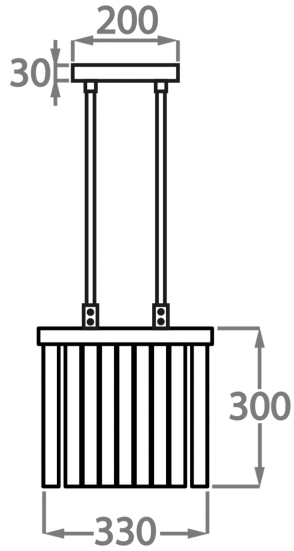

## Available Sizes

---

### One Size Only

CL454,

Height: 30 cm (11.81")

Width: 33 cm (12.99")

Bulbs: 4 x 2.5W LED G9

Net Weight: 20 kg / 44 lb

The dimensions of the central rods and ceiling rose are not included in the height measurements.

Please add a minimum of 15cm (6") to take this into account. The standard rods and ceiling rose are 50cm (20"), but these can be specified in the exact size required by the customer at the time of order.