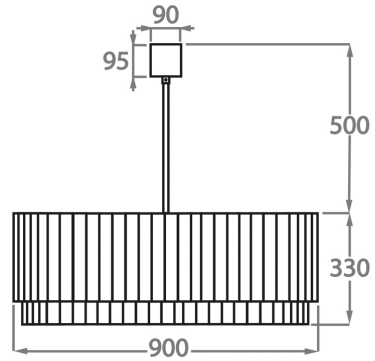

Size Two

CL451-35,
Height: 33 cm (12.99")
Diameter: 35 cm (13.78")
Bulbs: 3 x 40W E27
Net Weight: 19 kg / 41 lb

Size Three

CL451-45,
Height: 33 cm (12.99")
Diameter: 45 cm (17.72")
Bulbs: 4 x 40W E27
Net Weight: 30 kg / 66 lb

Size Four

CL451-60,
Height: 33 cm (12.99")
Diameter: 60 cm (23.62")
Bulbs: 6 x 40W E27
Net Weight: 34 kg / 74 lb

Size Five

CL451-75,
Height: 33 cm (12.99")
Diameter: 75 cm (29.53")
Bulbs: 8 x 40W E27
Net Weight: 40 kg / 88 lb

Size Six

CL451-90,
Height: 33 cm (12.99")
Diameter: 90 cm (35.43")
Bulbs: 9 x 40W E27
Net Weight: 64 kg / 141 lb

Size Seven

CL451-100,
Height: 33 cm (12.99")
Diameter: 100 cm (39.37")
Bulbs: 12 x 40W E27
Net Weight: 96 kg / 211 lb

Size Eight

CL451-120,
Height: 33 cm (12.99")
Diameter: 120 cm (47.24")
Bulbs: 12 x 40W E27

Size Nine

CL451-130,

Height: 33 cm (12.99")

Diameter: 130 cm (51.18")

Bulbs: 18 x 40W E27

Net Weight: 138 kg / 304 lb