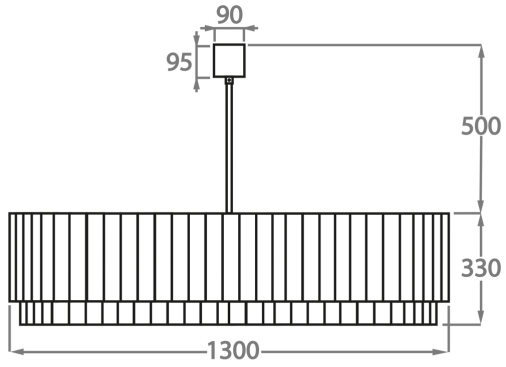

Size Four

CL451-60,
Height: 33 cm (12.99")
Diameter: 60 cm (23.62")
Bulbs: 6 x 40W E27
Net Weight: 34 kg / 74 lb

Size Five

CL451-75,
Height: 33 cm (12.99")
Diameter: 75 cm (29.53")
Bulbs: 8 x 40W E27
Net Weight: 40 kg / 88 lb

Size Six

CL451-90,
Height: 33 cm (12.99")
Diameter: 90 cm (35.43")
Bulbs: 9 x 40W E27
Net Weight: 64 kg / 141 lb

Size Seven

CL451-100,
Height: 33 cm (12.99")
Diameter: 100 cm (39.37")
Bulbs: 12 x 40W E27
Net Weight: 96 kg / 211 lb

Size Eight

CL451-120,
Height: 33 cm (12.99")
Diameter: 120 cm (47.24")
Bulbs: 12 x 40W E27

Size Nine

CL451-130,

Height: 33 cm (12.99")

Diameter: 130 cm (51.18")

Bulbs: 18 x 40W E27

Net Weight: 138 kg / 304 lb

The dimensions of the central rod/chain and ceiling rose are not included in the height measurements.
Standard rod/chain and ceiling rose is 50cm if not otherwise specified by customer.