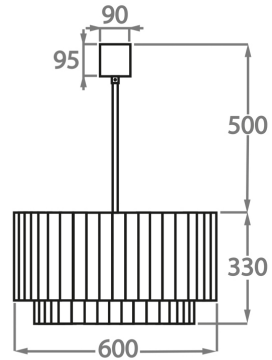

Polished Gold

Murano Glass Colours

Clear Murano

Smoke Murano

Satin Murano

Available Sizes

Size One

CL451-25,
Height: 33 cm (12.99")
Diameter: 25 cm (9.84")
Bulbs: 3 x 40W E14
Net Weight: 12 kg / 26 lb

Size Two

CL451-35,
Height: 33 cm (12.99")
Diameter: 35 cm (13.78")
Bulbs: 3 x 40W E27
Net Weight: 19 kg / 41 lb

Size Three

CL451-45,
Height: 33 cm (12.99")
Diameter: 45 cm (17.72")
Bulbs: 4 x 40W E27
Net Weight: 30 kg / 66 lb

Size Four

CL451-60,
Height: 33 cm (12.99")
Diameter: 60 cm (23.62")
Bulbs: 6 x 40W E27
Net Weight: 34 kg / 74 lb

Size Five

CL451-75,
Height: 33 cm (12.99")
Diameter: 75 cm (29.53")
Bulbs: 8 x 40W E27
Net Weight: 40 kg / 88 lb

Size Six

CL451-90,
Height: 33 cm (12.99")
Diameter: 90 cm (35.43")
Bulbs: 9 x 40W E27
Net Weight: 64 kg / 141 lb

Size Seven

CL451-100,
Height: 33 cm (12.99")
Diameter: 100 cm (39.37")
Bulbs: 12 x 40W E27
Net Weight: 96 kg / 211 lb