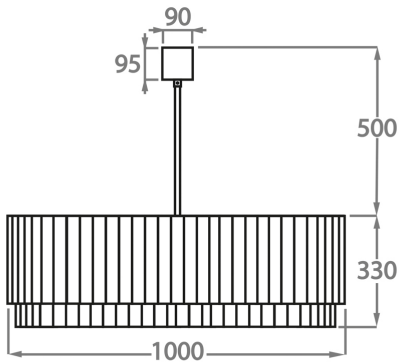

Size Two

CL451-35,
Height: 33 cm (12.99")
Diameter: 35 cm (13.78")
Bulbs: 3 x 40W E27
Net Weight: 19 kg / 41 lb

Size Three

CL451-45,
Height: 33 cm (12.99")
Diameter: 45 cm (17.72")
Bulbs: 4 x 40W E27
Net Weight: 30 kg / 66 lb

Size Four

CL451-60,
Height: 33 cm (12.99")
Diameter: 60 cm (23.62")
Bulbs: 6 x 40W E27
Net Weight: 34 kg / 74 lb

Size Five

CL451-75,
Height: 33 cm (12.99")
Diameter: 75 cm (29.53")
Bulbs: 8 x 40W E27
Net Weight: 40 kg / 88 lb

Size Six

CL451-90,
Height: 33 cm (12.99")
Diameter: 90 cm (35.43")
Bulbs: 9 x 40W E27
Net Weight: 64 kg / 141 lb

Size Seven

CL451-100,
Height: 33 cm (12.99")
Diameter: 100 cm (39.37")
Bulbs: 12 x 40W E27
Net Weight: 96 kg / 211 lb

Size Eight

CL451-120,
Height: 33 cm (12.99")
Diameter: 120 cm (47.24")
Bulbs: 12 x 40W E27

Size Nine

CL451-130,

Height: 33 cm (12.99")

Diameter: 130 cm (51.18")

Bulbs: 18 x 40W E27

Net Weight: 138 kg / 304 lb