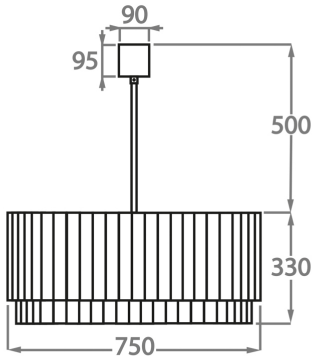

Polished Gold

Murano Glass Colours

Clear Murano

Smoke Murano

Satin Murano

Available Sizes

Size One

CL451-25,
Height: 33 cm (12.99")
Diameter: 25 cm (9.84")
Bulbs: 3 x 40W E14
Net Weight: 12 kg / 26 lb

Size Two

CL451-35,
Height: 33 cm (12.99")
Diameter: 35 cm (13.78")
Bulbs: 3 x 40W E27
Net Weight: 19 kg / 41 lb

Size Three

CL451-45,
Height: 33 cm (12.99")
Diameter: 45 cm (17.72")
Bulbs: 4 x 40W E27
Net Weight: 30 kg / 66 lb

Size Four

CL451-60,
Height: 33 cm (12.99")
Diameter: 60 cm (23.62")
Bulbs: 6 x 40W E27
Net Weight: 34 kg / 74 lb

Size Five

CL451-75,
Height: 33 cm (12.99")
Diameter: 75 cm (29.53")
Bulbs: 8 x 40W E27
Net Weight: 40 kg / 88 lb

Size Six

CL451-90,
Height: 33 cm (12.99")
Diameter: 90 cm (35.43")
Bulbs: 9 x 40W E27
Net Weight: 64 kg / 141 lb

Size Seven

CL451-100,
Height: 33 cm (12.99")
Diameter: 100 cm (39.37")
Bulbs: 12 x 40W E27
Net Weight: 96 kg / 211 lb