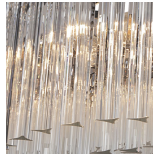

BELLA FIGURA

Flat Drum chandelier

CL451

Collection Name

RETRO MURANO COLLECTION

Only 33cm (13") high in all sizes, this chandelier is ideal for rooms with lower ceilings, over a table, island or peninsula. This piece encapsulates the grandeur of the retro Murano collection whilst still being subtle enough to avoid being overbearing within a room. The new satin Murano glass is a stunning addition to this range, diffusing the light in a subtle yet striking way

Compatible with

Bathroom

Yacht Club

CL451 in Satin Triangular Flat Cut Murano Glass and Brushed Dark Bronze

Available Finishes

Metal Finishes

Chrome

Brushed Dark Bronze

Polished Gold

Murano Glass Colours

Clear Murano

Smoke Murano

Satin Murano

Available Sizes

Size One

CL451-25,
Height: 33 cm (12.99")
Diameter: 25 cm (9.84")
Bulbs: 3 x 40W E14
Net Weight: 12 kg / 26 lb