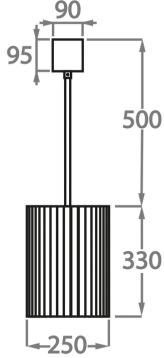

Polished Gold

Murano Glass Colours

Clear Murano

Smoke Murano

Satin Murano

Available Sizes

Size One

CL451-25,
Height: 33 cm (12.99")
Diameter: 25 cm (9.84")
Bulbs: 3 x 40W E14
Net Weight: 12 kg / 26 lb

Size Two

CL451-35,
Height: 33 cm (12.99")
Diameter: 35 cm (13.78")
Bulbs: 3 x 40W E27
Net Weight: 19 kg / 41 lb

Size Three

CL451-45,
Height: 33 cm (12.99")
Diameter: 45 cm (17.72")
Bulbs: 4 x 40W E27
Net Weight: 30 kg / 66 lb

Size Four

CL451-60,
Height: 33 cm (12.99")
Diameter: 60 cm (23.62")
Bulbs: 6 x 40W E27
Net Weight: 34 kg / 74 lb

Size Five

CL451-75,
Height: 33 cm (12.99")
Diameter: 75 cm (29.53")
Bulbs: 8 x 40W E27
Net Weight: 40 kg / 88 lb

Size Six

CL451-90,
Height: 33 cm (12.99")
Diameter: 90 cm (35.43")
Bulbs: 9 x 40W E27
Net Weight: 64 kg / 141 lb

Size Seven

CL451-100,
Height: 33 cm (12.99")
Diameter: 100 cm (39.37")
Bulbs: 12 x 40W E27
Net Weight: 96 kg / 211 lb