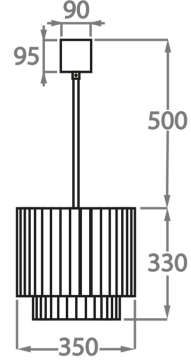

Polished Gold

Murano Glass Colours

Clear Murano

Smoke Murano

Satin Murano

Available Sizes

Size One

CL451-25,
Height: 33 cm (12.99")
Diameter: 25 cm (9.84")
Bulbs: 3 x 40W E14
Net Weight: 12 kg / 26 lb

Size Two

CL451-35,
Height: 33 cm (12.99")
Diameter: 35 cm (13.78")
Bulbs: 3 x 40W E27
Net Weight: 19 kg / 41 lb

Size Three

CL451-45,
Height: 33 cm (12.99")
Diameter: 45 cm (17.72")
Bulbs: 4 x 40W E27
Net Weight: 30 kg / 66 lb

Size Four

CL451-60,
Height: 33 cm (12.99")
Diameter: 60 cm (23.62")
Bulbs: 6 x 40W E27
Net Weight: 34 kg / 74 lb

Size Five

CL451-75,
Height: 33 cm (12.99")
Diameter: 75 cm (29.53")
Bulbs: 8 x 40W E27
Net Weight: 40 kg / 88 lb

Size Six

CL451-90,
Height: 33 cm (12.99")
Diameter: 90 cm (35.43")
Bulbs: 9 x 40W E27
Net Weight: 64 kg / 141 lb

Size Seven

CL451-100,
Height: 33 cm (12.99")
Diameter: 100 cm (39.37")
Bulbs: 12 x 40W E27
Net Weight: 96 kg / 211 lb