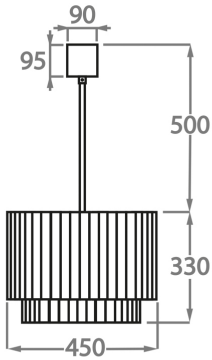

Polished Gold

Murano Glass Colours

Clear Murano

Smoke Murano

Satin Murano

Available Sizes

Size One

CL451-25,
Height: 33 cm (12.99")
Diameter: 25 cm (9.84")
Bulbs: 3 x 40W E14
Net Weight: 12 kg / 26 lb

Size Two

CL451-35,
Height: 33 cm (12.99")
Diameter: 35 cm (13.78")
Bulbs: 3 x 40W E27
Net Weight: 19 kg / 41 lb

Size Three

CL451-45,
Height: 33 cm (12.99")
Diameter: 45 cm (17.72")
Bulbs: 4 x 40W E27
Net Weight: 30 kg / 66 lb

Size Four

CL451-60,
Height: 33 cm (12.99")
Diameter: 60 cm (23.62")
Bulbs: 6 x 40W E27
Net Weight: 34 kg / 74 lb

Size Five

CL451-75,
Height: 33 cm (12.99")
Diameter: 75 cm (29.53")
Bulbs: 8 x 40W E27
Net Weight: 40 kg / 88 lb

Size Six

CL451-90,
Height: 33 cm (12.99")
Diameter: 90 cm (35.43")
Bulbs: 9 x 40W E27
Net Weight: 64 kg / 141 lb

Size Seven

CL451-100,
Height: 33 cm (12.99")
Diameter: 100 cm (39.37")
Bulbs: 12 x 40W E27
Net Weight: 96 kg / 211 lb