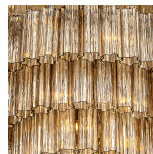

Murano Glass Colours

Clear
Pentagonal
Glass

Smoke
Pentagonal
Glass

Available Sizes

Size One

CL449-75,
Height: 30 cm (11.81")
Diameter: 75 cm (29.53")
Bulbs: 6 x 40w E27
Net Weight: 40 kg / 88 lb

Size Two

CL449-90,
Height: 30 cm (11.81")
Diameter: 90 cm (35.43")
Bulbs: 9 x 40w E27
Net Weight: 60 kg / 132 lb