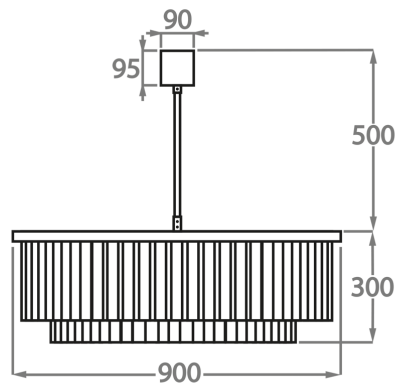

Murano Glass Colours

Clear
Pentagonal
Glass

Smoke
Pentagonal
Glass

Available Sizes

Size One

CL449-75,
Height: 30 cm (11.81")
Diameter: 75 cm (29.53")
Bulbs: 6 x 40w E27
Net Weight: 40 kg / 88 lb

Size Two

CL449-90,
Height: 30 cm (11.81")
Diameter: 90 cm (35.43")
Bulbs: 9 x 40w E27
Net Weight: 60 kg / 132 lb

Size Three

CL449-120,
Height: 30 cm (11.81")
Diameter: 120 cm (47.24")
Bulbs: 12 x 40w E27
Net Weight: 90 kg / 198 lb

The dimensions of the central rod and ceiling rose are not included in the height measurements.
The standard rod and ceiling rose is 50cm (20"), but this can be ordered in different sizes by the customer.