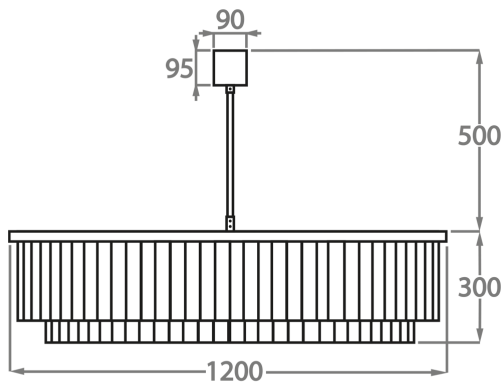

Murano Glass Colours

Clear
Pentagonal
Glass

Smoke
Pentagonal
Glass

Available Sizes

Size One

CL449-75,
Height: 30 cm (11.81")
Diameter: 75 cm (29.53")
Bulbs: 6 x 40w E27
Net Weight: 40 kg / 88 lb

Size Two

CL449-90,
Height: 30 cm (11.81")
Diameter: 90 cm (35.43")
Bulbs: 9 x 40w E27
Net Weight: 60 kg / 132 lb

Size Three

CL449-120,
Height: 30 cm (11.81")
Diameter: 120 cm (47.24")
Bulbs: 12 x 40w E27
Net Weight: 90 kg / 198 lb

The dimensions of the central rod and ceiling rose are not included in the height measurements.
The standard rod and ceiling rose is 50cm (20"), but this can be ordered in different sizes by the customer.