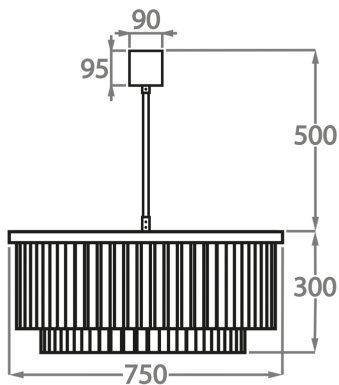

Murano Glass Colours

Clear
Pentagonal
Glass

Smoke
Pentagonal
Glass

Available Sizes

Size One

CL449-75,
Height: 30 cm (11.81")
Diameter: 75 cm (29.53")
Bulbs: 6 x 40w E27
Net Weight: 40 kg / 88 lb

Size Two

CL449-90,
Height: 30 cm (11.81")
Diameter: 90 cm (35.43")
Bulbs: 9 x 40w E27
Net Weight: 60 kg / 132 lb

Size Three

CL449-120,
Height: 30 cm (11.81")
Diameter: 120 cm (47.24")
Bulbs: 12 x 40w E27
Net Weight: 90 kg / 198 lb

The dimensions of the central rod and ceiling rose are not included in the height measurements.
The standard rod and ceiling rose is 50cm (20"), but this can be ordered in different sizes by the customer.