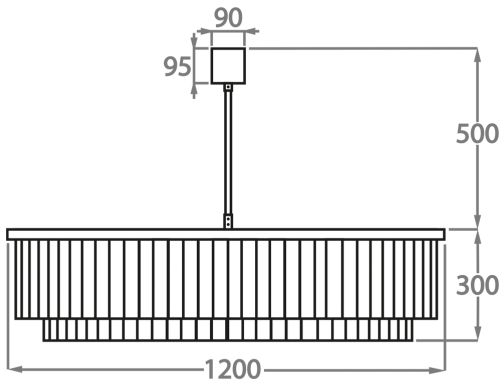

Murano Glass Colours

Clear
Pentagonal
Glass

Smoke
Pentagonal
Glass

Available Sizes

Size One

CL449-75,

Height: 30 cm (11.81")

Diameter: 75 cm (29.53")

Bulbs: 6 x 40w E27

Net Weight: 40 kg / 88 lb

Size Two

CL449-90,

Height: 30 cm (11.81")

Diameter: 90 cm (35.43")

Bulbs: 9 x 40w E27

Net Weight: 60 kg / 132 lb

Size Three

CL449-120,

Height: 30 cm (11.81")

Diameter: 120 cm (47.24")

Bulbs: 12 x 40w E27

Net Weight: 90 kg / 198 lb

The dimensions of the central rod and ceiling rose are not included in the height measurements.

The standard rod and ceiling rose is 50cm (20"), but this can be ordered in different sizes by the customer.