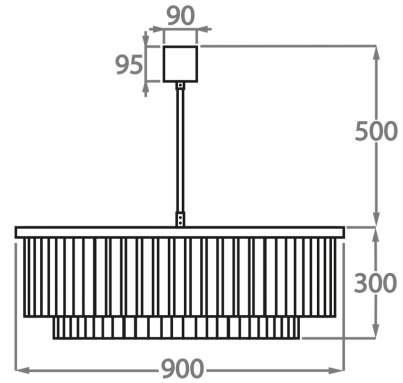

Murano Glass Colours

Clear
Pentagonal
Glass

Smoke
Pentagonal
Glass

Available Sizes

Size One

CL449-75,

Height: 30 cm (11.81")

Diameter: 75 cm (29.53")

Bulbs: 6 x 40w E27

Net Weight: 40 kg / 88 lb

Size Two

CL449-90,

Height: 30 cm (11.81")

Diameter: 90 cm (35.43")

Bulbs: 9 x 40w E27

Net Weight: 60 kg / 132 lb

Size Three

CL449-120,

Height: 30 cm (11.81")

Diameter: 120 cm (47.24")

Bulbs: 12 x 40w E27

Net Weight: 90 kg / 198 lb

The dimensions of the central rod and ceiling rose are not included in the height measurements.

The standard rod and ceiling rose is 50cm (20"), but this can be ordered in different sizes by the customer.