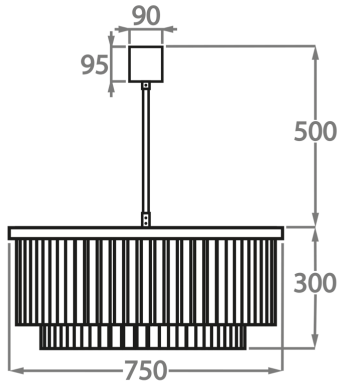

Murano Glass Colours

Clear
Pentagonal
Glass

Smoke
Pentagonal
Glass

Available Sizes

Size One

CL449-75,

Height: 30 cm (11.81")

Diameter: 75 cm (29.53")

Bulbs: 6 x 40w E27

Net Weight: 40 kg / 88 lb

Size Two

CL449-90,

Height: 30 cm (11.81")

Diameter: 90 cm (35.43")

Bulbs: 9 x 40w E27

Net Weight: 60 kg / 132 lb

Size Three

CL449-120,

Height: 30 cm (11.81")

Diameter: 120 cm (47.24")

Bulbs: 12 x 40w E27

Net Weight: 90 kg / 198 lb

The dimensions of the central rod and ceiling rose are not included in the height measurements.

The standard rod and ceiling rose is 50cm (20"), but this can be ordered in different sizes by the customer.