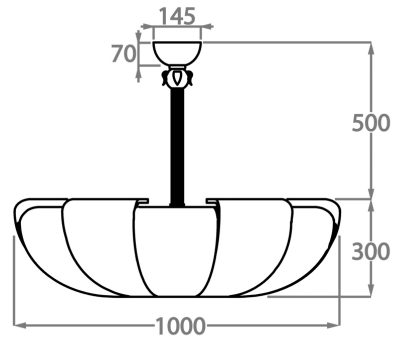

Metal Finishes

Chrome

Polished Gold

Murano Glass Colours

Riviera Clear

Available Sizes

Size One

CL447-70 ,
Height: 10 cm (3.94")
Diameter: 70 cm (27.56")
Bulbs: 7 x 40w E27
Net Weight: 25 kg / 55 lb

Size Two

CL447-100 ,
Height: 30 cm (11.81")
Diameter: 100 cm (39.37")
Bulbs: 10 x 40w E27
Net Weight: 47 kg / 104 lb

Size Three

CL447-130,
Height: 60 cm (23.62")
Diameter: 130 cm (51.18")
Bulbs: 12 x 40 E27
Net Weight: 40 kg / 88 lb

The dimensions of the central rod/chain and ceiling rose are not included in the height measurements
Standard rod/chain and ceiling rose is 50cm if not otherwise specified by customer