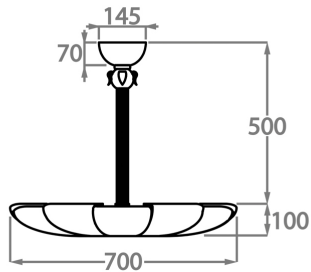

Metal Finishes

Chrome

Polished Gold

Murano Glass Colours

Riviera Clear

Available Sizes

Size One

CL447-70 ,
Height: 10 cm (3.94")
Diameter: 70 cm (27.56")
Bulbs: 7 x 40w E27
Net Weight: 25 kg / 55 lb

Size Two

CL447-100 ,
Height: 30 cm (11.81")
Diameter: 100 cm (39.37")
Bulbs: 10 x 40w E27
Net Weight: 47 kg / 104 lb

Size Three

CL447-130,
Height: 60 cm (23.62")
Diameter: 130 cm (51.18")
Bulbs: 12 x 40 E27
Net Weight: 40 kg / 88 lb

The dimensions of the central rod/chain and ceiling rose are not included in the height measurements
Standard rod/chain and ceiling rose is 50cm if not otherwise specified by customer