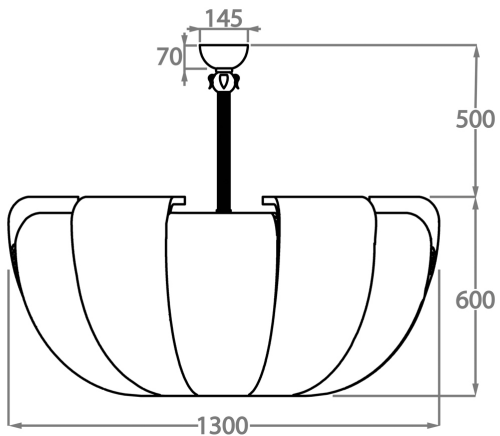

Metal Finishes

Chrome

Polished Gold

Murano Glass Colours

Riviera Clear

Available Sizes

Size One

CL447-70 ,
Height: 10 cm (3.94")
Diameter: 70 cm (27.56")
Bulbs: 7 x 40w E27
Net Weight: 25 kg / 55 lb

Size Two

CL447-100 ,
Height: 30 cm (11.81")
Diameter: 100 cm (39.37")
Bulbs: 10 x 40w E27
Net Weight: 47 kg / 104 lb

Size Three

CL447-130,
Height: 60 cm (23.62")
Diameter: 130 cm (51.18")
Bulbs: 12 x 40 E27
Net Weight: 40 kg / 88 lb

The dimensions of the central rod/chain and ceiling rose are not included in the height measurements
Standard rod/chain and ceiling rose is 50cm if not otherwise specified by customer