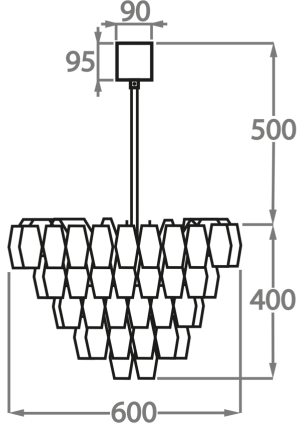

Poly Smoke

Available Sizes

Size One

CL446-60,
Height: 40 cm (15.75")
Diameter: 60 cm (23.62")
Bulbs: 5 x 40w E27
Net Weight: 22 kg / 48 lb

Size Two

CL446-90,
Height: 40 cm (15.75")
Diameter: 90 cm (35.43")
Bulbs: 6 x 40w E27
Net Weight: 34 kg / 75 lb

Size Three

CL446-120,
Height: 40 cm (15.75")
Diameter: 120 cm (47.24")
Bulbs: 12 x 40w E27
Net Weight: 48 kg / 106 lb

The dimensions of the central rod/chain and ceiling rose are not included in the height measurements
Standard rod/chain and ceiling rose is 50cm if not otherwise specified by customer