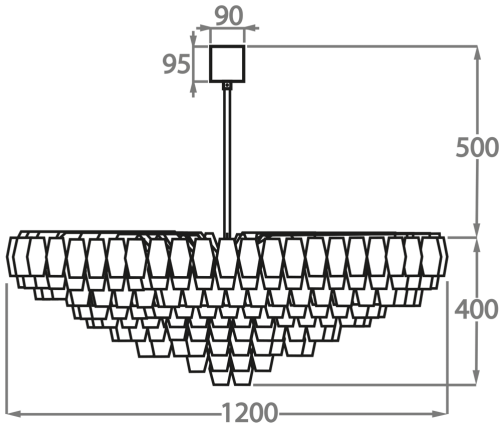

Poly Smoke

Available Sizes

Size One

CL446-60,
Height: 40 cm (15.75")
Diameter: 60 cm (23.62")
Bulbs: 5 x 40w E27
Net Weight: 22 kg / 48 lb

Size Two

CL446-90,
Height: 40 cm (15.75")
Diameter: 90 cm (35.43")
Bulbs: 6 x 40w E27
Net Weight: 34 kg / 75 lb

Size Three

CL446-120,
Height: 40 cm (15.75")
Diameter: 120 cm (47.24")
Bulbs: 12 x 40w E27
Net Weight: 48 kg / 106 lb

The dimensions of the central rod/chain and ceiling rose are not included in the height measurements
Standard rod/chain and ceiling rose is 50cm if not otherwise specified by customer