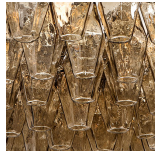

CL446-90 in Smoke 'Polyhedral' Murano Glass and Chrome

Available Finishes

Metal Finishes

Chrome

Brushed Dark
Bronze

Polished Gold

Murano Glass Colours

Poly Clear

Poly Smoke

Available Sizes

Size One

CL446-60,
Height: 40 cm (15.75")
Diameter: 60 cm (23.62")
Bulbs: 5 x 40w E27
Net Weight: 22 kg / 48 lb

Size Two

CL446-90,
Height: 40 cm (15.75")
Diameter: 90 cm (35.43")
Bulbs: 6 x 40w E27
Net Weight: 34 kg / 75 lb