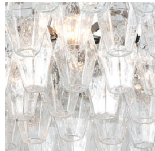

BELLA FIGURA

Poly Chandelier

CL446

Collection Name

RETRO MURANO COLLECTION

A spectacular and slender chandelier incorporating the famous "Polyhedral" Murano glass diamond shaped tubes. Retro and yet still beautifully elegant & contemporary.

CL446-90 in Smoke 'Polyhedral' Murano Glass and Chrome

Available Finishes

Metal Finishes

Chrome

Brushed Dark
Bronze

Polished Gold

Murano Glass Colours

Poly Clear

Poly Smoke

Available Sizes

Size One

CL446-60,
Height: 40 cm (15.75")
Diameter: 60 cm (23.62")
Bulbs: 5 x 40w E27
Net Weight: 22 kg / 48 lb

Size Two

CL446-90,
Height: 40 cm (15.75")
Diameter: 90 cm (35.43")
Bulbs: 6 x 40w E27
Net Weight: 34 kg / 75 lb