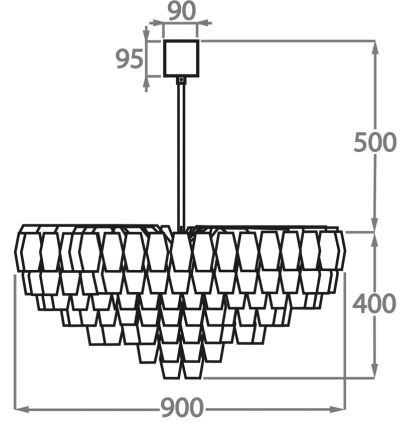

Poly Smoke

Available Sizes

Size One

CL446-60,
Height: 40 cm (15.75")
Diameter: 60 cm (23.62")
Bulbs: 5 x 40w E27
Net Weight: 22 kg / 48 lb

Size Two

CL446-90,
Height: 40 cm (15.75")
Diameter: 90 cm (35.43")
Bulbs: 6 x 40w E27
Net Weight: 34 kg / 75 lb

Size Three

CL446-120,
Height: 40 cm (15.75")
Diameter: 120 cm (47.24")
Bulbs: 12 x 40w E27
Net Weight: 48 kg / 106 lb

The dimensions of the central rod/chain and ceiling rose are not included in the height measurements
Standard rod/chain and ceiling rose is 50cm if not otherwise specified by customer