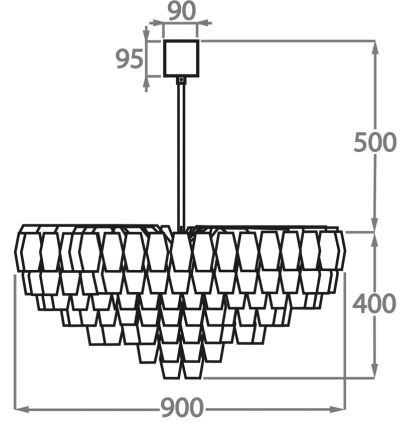

#### Murano Glass Colours

Poly Clear

Poly Smoke

**Available Sizes**

**Size One**

CL446-60,  
Height: 40 cm (15.75")  
Diameter: 60 cm (23.62")  
Bulbs: 5 x 40w E27  
Net Weight: 22 kg / 48 lb

**Size Two**

CL446-90,  
Height: 40 cm (15.75")  
Diameter: 90 cm (35.43")  
Bulbs: 6 x 40w E27  
Net Weight: 34 kg / 75 lb

**Size Three**

CL446-120,  
Height: 40 cm (15.75")  
Diameter: 120 cm (47.24")  
Bulbs: 12 x 40w E27  
Net Weight: 48 kg / 106 lb

The dimensions of the central rod/chain and ceiling rose are not included in the height measurements.  
Standard rod/chain and ceiling rose is 50cm if not otherwise specified by customer.