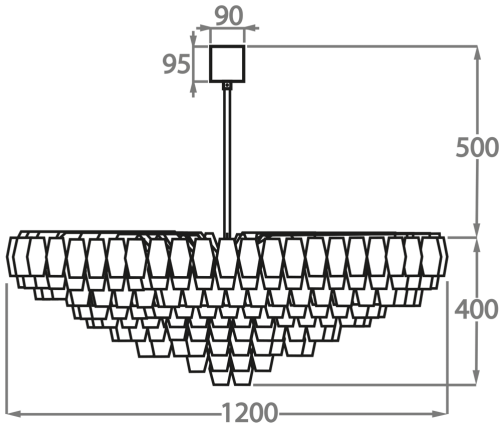

#### Murano Glass Colours

Poly Clear

Poly Smoke

**Available Sizes**

**Size One**

CL446-60,  
Height: 40 cm (15.75")  
Diameter: 60 cm (23.62")  
Bulbs: 5 x 40w E27  
Net Weight: 22 kg / 48 lb

**Size Two**

CL446-90,  
Height: 40 cm (15.75")  
Diameter: 90 cm (35.43")  
Bulbs: 6 x 40w E27  
Net Weight: 34 kg / 75 lb

**Size Three**

CL446-120,  
Height: 40 cm (15.75")  
Diameter: 120 cm (47.24")  
Bulbs: 12 x 40w E27  
Net Weight: 48 kg / 106 lb

The dimensions of the central rod/chain and ceiling rose are not included in the height measurements.  
Standard rod/chain and ceiling rose is 50cm if not otherwise specified by customer.