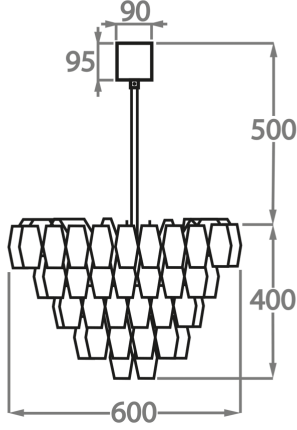

#### Murano Glass Colours

Poly Clear

Poly Smoke

**Available Sizes**

**Size One**

CL446-60,  
Height: 40 cm (15.75")  
Diameter: 60 cm (23.62")  
Bulbs: 5 x 40w E27  
Net Weight: 22 kg / 48 lb

**Size Two**

CL446-90,  
Height: 40 cm (15.75")  
Diameter: 90 cm (35.43")  
Bulbs: 6 x 40w E27  
Net Weight: 34 kg / 75 lb

**Size Three**

CL446-120,  
Height: 40 cm (15.75")  
Diameter: 120 cm (47.24")  
Bulbs: 12 x 40w E27  
Net Weight: 48 kg / 106 lb

The dimensions of the central rod/chain and ceiling rose are not included in the height measurements.  
Standard rod/chain and ceiling rose is 50cm if not otherwise specified by customer.