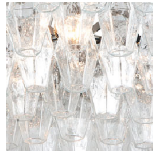

#### Metal Finishes

Chrome

Brushed Dark  
Bronze

Polished Gold

#### Murano Glass Colours

Poly Clear

Poly Smoke

**Available Sizes**

**Size One**

CL446-60,  
Height: 40 cm (15.75")  
Diameter: 60 cm (23.62")  
Bulbs: 5 x 40w E27  
Net Weight: 22 kg / 48 lb

**Size Two**

CL446-90,  
Height: 40 cm (15.75")  
Diameter: 90 cm (35.43")  
Bulbs: 6 x 40w E27  
Net Weight: 34 kg / 75 lb