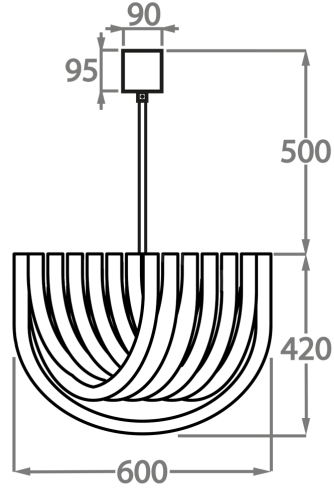

#### Murano Glass Colours

Clear Loop Murano Glass

**Available Sizes**

**Size One**

CL444-50,  
Height: 38.5 cm (15.16")  
Diameter: 50 cm (19.69")  
Bulbs: 3 x 40w E26  
Net Weight: 30 kg / 66 lb

**Size Two**

CL444-60,  
Height: 42 cm (16.54")  
Diameter: 60 cm (23.62")  
Bulbs: 6 x 40w E26  
Net Weight: 46 kg / 101 lb

**Size Three**

CL444-80,  
Height: 55 cm (21.65")  
Diameter: 80 cm (31.5")  
Bulbs: 8 x 40w E26  
Net Weight: 60 kg / 132 lb

The dimensions of the central rod and ceiling rose are not included in the height measurements. Please add a minimum of 15cm (6") to take this into account. The standard rod and ceiling rose is 50cm (20"), but this can be specified in the exact size required by the customer at the time of order.