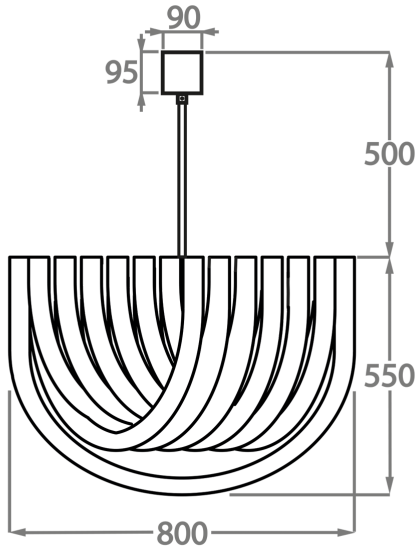

#### Murano Glass Colours

Clear Loop Murano Glass

**Available Sizes**

**Size One**

CL444-50,  
Height: 38.5 cm (15.16")  
Diameter: 50 cm (19.69")  
Bulbs: 3 x 40w E26  
Net Weight: 30 kg / 66 lb

**Size Two**

CL444-60,  
Height: 42 cm (16.54")  
Diameter: 60 cm (23.62")  
Bulbs: 6 x 40w E26  
Net Weight: 46 kg / 101 lb

**Size Three**

CL444-80,  
Height: 55 cm (21.65")  
Diameter: 80 cm (31.5")  
Bulbs: 8 x 40w E26  
Net Weight: 60 kg / 132 lb

The dimensions of the central rod and ceiling rose are not included in the height measurements. Please add a minimum of 15cm (6") to take this into account. The standard rod and ceiling rose is 50cm (20"), but this can be specified in the exact size required by the customer at the time of order.