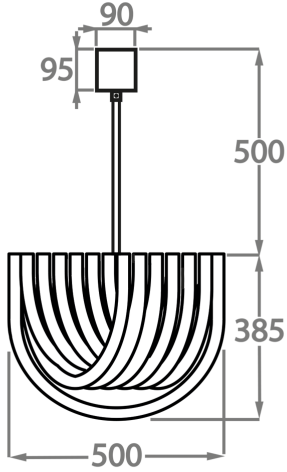

#### Murano Glass Colours

Clear Loop Murano Glass

**Available Sizes**

**Size One**

CL444-50,  
Height: 38.5 cm (15.16")  
Diameter: 50 cm (19.69")  
Bulbs: 3 x 40w E26  
Net Weight: 30 kg / 66 lb

**Size Two**

CL444-60,  
Height: 42 cm (16.54")  
Diameter: 60 cm (23.62")  
Bulbs: 6 x 40w E26  
Net Weight: 46 kg / 101 lb

**Size Three**

CL444-80,  
Height: 55 cm (21.65")  
Diameter: 80 cm (31.5")  
Bulbs: 8 x 40w E26  
Net Weight: 60 kg / 132 lb

The dimensions of the central rod and ceiling rose are not included in the height measurements. Please add a minimum of 15cm (6") to take this into account. The standard rod and ceiling rose is 50cm (20"), but this can be specified in the exact size required by the customer at the time of order.