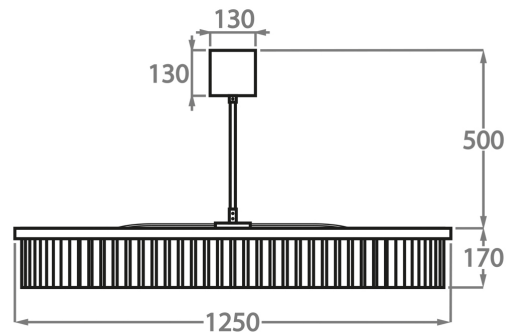

CL443-SM-60,
Height: 17 cm (6.69")
Diameter: 60 cm (23.62")
Bulbs: 9 x 25W or 4W G9 or G9 LED

Size Two

CL443-SM-75,
Height: 17 cm (6.69")
Diameter: 75 cm (29.53")
Bulbs: 9 x 25W or 4W G9 or G9 LED

Size Three

CL443-SM-100,
Height: 17 cm (6.69")
Diameter: 100 cm (39.37")
Bulbs: 12 x 25W or 4W G9 or G9 LED
Net Weight: 30 kg / 66 lb

Size Four

CL443-SM-125,
Height: 17 cm (6.69")
Diameter: 125 cm (49.21")
Bulbs: 18 x 25W or 4W G9 or G9 LED

The dimensions of the central rod and ceiling rose are not included in the height measurements. Please add a minimum of 15cm (6") to the height to take this into account. The standard rod and ceiling rose height is 50cm (20") if not otherwise specified by customer.