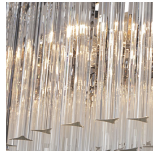

BELLA FIGURA

Small Double Drum Chandelier

CL443-SM

Collection Name
RETRO MURANO COLLECTION

An ultra-chic two ring drum chandelier with a metal top band. This new smaller version of one of our most popular ceiling lights is only 17cm (6.7") high in all sizes, making this chandelier ideal for rooms with slightly lower ceiling heights.

Compatible with

Bathroom

Yacht Club

CL443-SM-75 in Smoke Triangular Flat Cut Murano Glass and Polished Gold

Available Finishes

Metal Finishes

Chrome

Brushed Dark
Bronze

Polished Gold

Murano Glass Colours

Clear Murano

Smoke
Murano

Clear Cracked

Satin Murano

Available Sizes

Size One