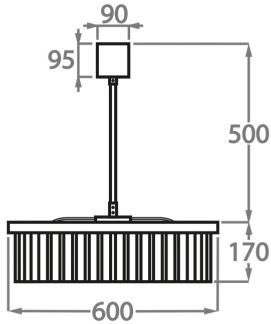

CL443-SM-60,
Height: 17 cm (6.69")
Diameter: 60 cm (23.62")
Bulbs: 9 x 25W or 4W G9 or G9 LED

Size Two

CL443-SM-75,
Height: 17 cm (6.69")
Diameter: 75 cm (29.53")
Bulbs: 9 x 25W or 4W G9 or G9 LED

Size Three

CL443-SM-100,
Height: 17 cm (6.69")
Diameter: 100 cm (39.37")
Bulbs: 12 x 25W or 4W G9 or G9 LED
Net Weight: 30 kg / 66 lb

Size Four

CL443-SM-125,
Height: 17 cm (6.69")
Diameter: 125 cm (49.21")
Bulbs: 18 x 25W or 4W G9 or G9 LED

The dimensions of the central rod and ceiling rose are not included in the height measurements. Please add a minimum of 15cm (6") to the height to take this into account. The standard rod and ceiling rose height is 50cm (20") if not otherwise specified by customer.