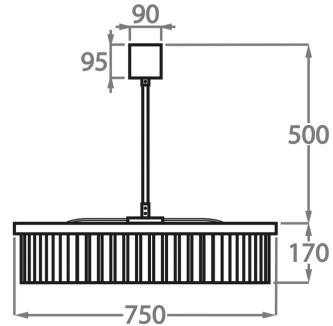

CL443-SM-60,
Height: 17 cm (6.69")
Diameter: 60 cm (23.62")
Bulbs: 9 x 25W or 4W G9 or G9 LED

Size Two

CL443-SM-75,
Height: 17 cm (6.69")
Diameter: 75 cm (29.53")
Bulbs: 9 x 25W or 4W G9 or G9 LED

Size Three

CL443-SM-100,
Height: 17 cm (6.69")
Diameter: 100 cm (39.37")
Bulbs: 12 x 25W or 4W G9 or G9 LED
Net Weight: 30 kg / 66 lb

Size Four

CL443-SM-125,
Height: 17 cm (6.69")
Diameter: 125 cm (49.21")
Bulbs: 18 x 25W or 4W G9 or G9 LED

The dimensions of the central rod and ceiling rose are not included in the height measurements. Please add a minimum of 15cm (6") to the height to take this into account. The standard rod and ceiling rose height is 50cm (20") if not otherwise specified by customer.