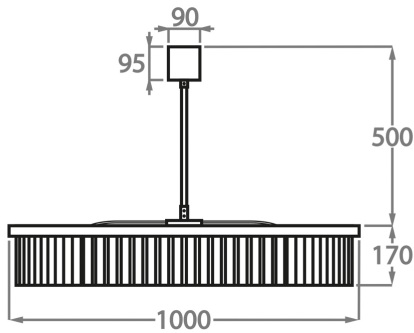

CL443-SM-60,
Height: 17 cm (6.69")
Diameter: 60 cm (23.62")
Bulbs: 9 x 25W or 4W G9 or G9 LED

Size Two

CL443-SM-75,
Height: 17 cm (6.69")
Diameter: 75 cm (29.53")
Bulbs: 9 x 25W or 4W G9 or G9 LED

Size Three

CL443-SM-100,
Height: 17 cm (6.69")
Diameter: 100 cm (39.37")
Bulbs: 12 x 25W or 4W G9 or G9 LED
Net Weight: 30 kg / 66 lb

Size Four

CL443-SM-125,
Height: 17 cm (6.69")
Diameter: 125 cm (49.21")
Bulbs: 18 x 25W or 4W G9 or G9 LED

The dimensions of the central rod and ceiling rose are not included in the height measurements. Please add a minimum of 15cm (6") to the height to take this into account. The standard rod and ceiling rose height is 50cm (20") if not otherwise specified by customer.