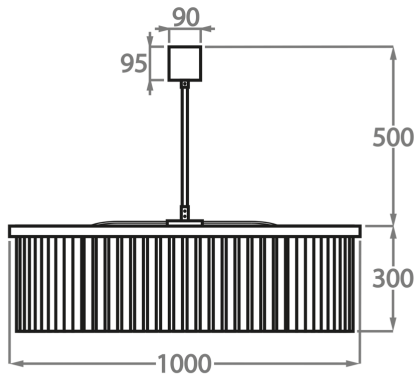

Height: 30 cm (11.81")

Diameter: 60 cm (23.62")

Bulbs: 9 x 25W or 4W G9 or G9 LED Net Weight: 24 kg / 53 lb

**Size Two**

CL443-LA-75,

Height: 30 cm (11.81")

Diameter: 75 cm (29.53")

Bulbs: 9 x 25W or 4W G9 or G9 LED Net Weight: 40 kg / 88 lb

**Size Three**

CL443-LA-100,

Height: 30 cm (11.81")

Diameter: 100 cm (39.37")

Bulbs: 12 x 25W or 4W G9 or G9 LED Net Weight: 47 kg / 104 lb

**Size Four**

CL443-LA-125,

Height: 30 cm (11.81")

Diameter: 125 cm (49.21")

Bulbs: 18 x 25W or 4W G9 or G9 LED Net Weight: 70 kg / 154 lb

The dimensions of the central rod and ceiling rose are not included in the height measurements. Please add a minimum of 15cm (6") to the height to take this into account. The standard rod and ceiling rose height is 50cm (20") if not otherwise specified by customer.