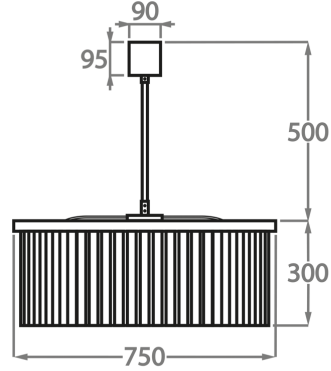

Height: 30 cm (11.81")

Diameter: 60 cm (23.62")

Bulbs: 9 x 25W or 4W G9 or G9 LED Net Weight: 24 kg / 53 lb

**Size Two**

CL443-LA-75,

Height: 30 cm (11.81")

Diameter: 75 cm (29.53")

Bulbs: 9 x 25W or 4W G9 or G9 LED Net Weight: 40 kg / 88 lb

**Size Three**

CL443-LA-100,

Height: 30 cm (11.81")

Diameter: 100 cm (39.37")

Bulbs: 12 x 25W or 4W G9 or G9 LED Net Weight: 47 kg / 104 lb

**Size Four**

CL443-LA-125,

Height: 30 cm (11.81")

Diameter: 125 cm (49.21")

Bulbs: 18 x 25W or 4W G9 or G9 LED Net Weight: 70 kg / 154 lb

The dimensions of the central rod and ceiling rose are not included in the height measurements. Please add a minimum of 15cm (6") to the height to take this into account. The standard rod and ceiling rose height is 50cm (20") if not otherwise specified by customer.