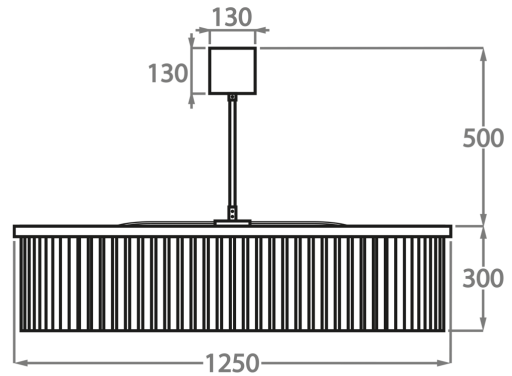

Height: 30 cm (11.81")

Diameter: 60 cm (23.62")

Bulbs: 9 x 25W or 4W G9 or G9 LED Net Weight: 24 kg / 53 lb

**Size Two**

CL443-LA-75,

Height: 30 cm (11.81")

Diameter: 75 cm (29.53")

Bulbs: 9 x 25W or 4W G9 or G9 LED Net Weight: 40 kg / 88 lb

**Size Three**

CL443-LA-100,

Height: 30 cm (11.81")

Diameter: 100 cm (39.37")

Bulbs: 12 x 25W or 4W G9 or G9 LED Net Weight: 47 kg / 104 lb

**Size Four**

CL443-LA-125,

Height: 30 cm (11.81")

Diameter: 125 cm (49.21")

Bulbs: 18 x 25W or 4W G9 or G9 LED Net Weight: 70 kg / 154 lb

The dimensions of the central rod and ceiling rose are not included in the height measurements. Please add a minimum of 15cm (6") to the height to take this into account. The standard rod and ceiling rose height is 50cm (20") if not otherwise specified by customer.