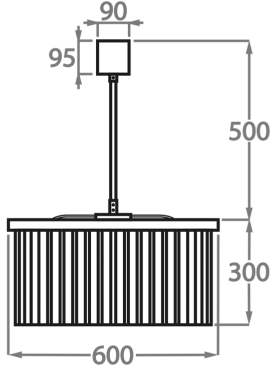

Height: 30 cm (11.81")

Diameter: 60 cm (23.62")

Bulbs: 9 x 25W or 4W G9 or G9 LED Net Weight: 24 kg / 53 lb

**Size Two**

CL443-LA-75,

Height: 30 cm (11.81")

Diameter: 75 cm (29.53")

Bulbs: 9 x 25W or 4W G9 or G9 LED Net Weight: 40 kg / 88 lb

**Size Three**

CL443-LA-100,

Height: 30 cm (11.81")

Diameter: 100 cm (39.37")

Bulbs: 12 x 25W or 4W G9 or G9 LED Net Weight: 47 kg / 104 lb

**Size Four**

CL443-LA-125,

Height: 30 cm (11.81")

Diameter: 125 cm (49.21")

Bulbs: 18 x 25W or 4W G9 or G9 LED Net Weight: 70 kg / 154 lb

The dimensions of the central rod and ceiling rose are not included in the height measurements. Please add a minimum of 15cm (6") to the height to take this into account. The standard rod and ceiling rose height is 50cm (20") if not otherwise specified by customer.