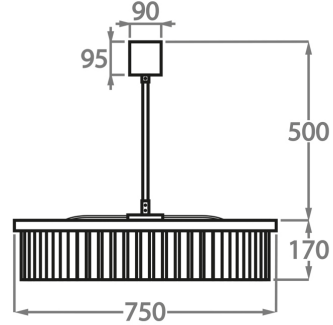

#### Murano Glass Colours

Clear Murano

Smoke  
Murano

Clear Cracked

Satin Murano

**Available Sizes**

**Size One**

CL443-SM-60,  
Height: 17 cm (6.69")  
Diameter: 60 cm (23.62")  
Bulbs: 9 x 25W or 4W G9 or G9 LED

**Size Two**

CL443-SM-75,  
Height: 17 cm (6.69")  
Diameter: 75 cm (29.53")  
Bulbs: 9 x 25W or 4W G9 or G9 LED

**Size Three**

CL443-SM-100,  
Height: 17 cm (6.69")  
Diameter: 100 cm (39.37")  
Bulbs: 12 x 25W or 4W G9 or G9 LED  
Net Weight: 30 kg / 66 lb

**Size Four**

CL443-SM-125,  
Height: 17 cm (6.69")  
Diameter: 125 cm (49.21")  
Bulbs: 18 x 25W or 4W G9 or G9 LED

The dimensions of the central rod and ceiling rose are not included in the height measurements. Please add a minimum of 15cm (6") to the height to take this into account. The standard rod and ceiling rose height is 50cm (20") if not otherwise specified by customer.