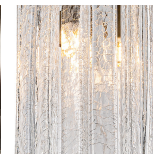

#### Metal Finishes

Chrome

Brushed Dark  
Bronze

Polished Gold

#### Murano Glass Colours

Clear Murano

Smoke  
Murano

Clear Cracked

Satin Murano

**Available Sizes**

**Size One**

CL443-SM-60,  
Height: 17 cm (6.69")  
Diameter: 60 cm (23.62")  
Bulbs: 9 x 25W or 4W G9 or G9 LED