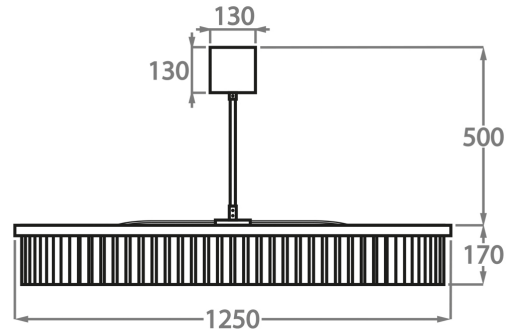

#### Murano Glass Colours

Clear Murano

Smoke  
Murano

Clear Cracked

Satin Murano

**Available Sizes**

**Size One**

CL443-SM-60,  
Height: 17 cm (6.69")  
Diameter: 60 cm (23.62")  
Bulbs: 9 x 25W or 4W G9 or G9 LED

**Size Two**

CL443-SM-75,  
Height: 17 cm (6.69")  
Diameter: 75 cm (29.53")  
Bulbs: 9 x 25W or 4W G9 or G9 LED

**Size Three**

CL443-SM-100,  
Height: 17 cm (6.69")  
Diameter: 100 cm (39.37")  
Bulbs: 12 x 25W or 4W G9 or G9 LED  
Net Weight: 30 kg / 66 lb

**Size Four**

CL443-SM-125,  
Height: 17 cm (6.69")  
Diameter: 125 cm (49.21")  
Bulbs: 18 x 25W or 4W G9 or G9 LED

The dimensions of the central rod and ceiling rose are not included in the height measurements. Please add a minimum of 15cm (6") to the height to take this into account. The standard rod and ceiling rose height is 50cm (20") if not otherwise specified by customer.