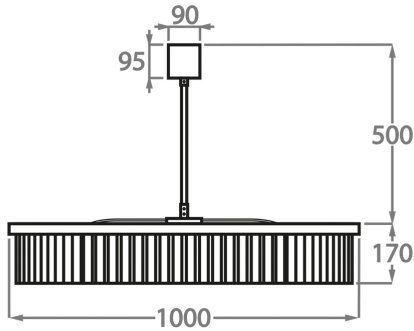

#### Murano Glass Colours

Clear Murano

Smoke  
Murano

Clear Cracked

Satin Murano

**Available Sizes**

**Size One**

CL443-SM-60,  
Height: 17 cm (6.69")  
Diameter: 60 cm (23.62")  
Bulbs: 9 x 25W or 4W G9 or G9 LED

**Size Two**

CL443-SM-75,  
Height: 17 cm (6.69")  
Diameter: 75 cm (29.53")  
Bulbs: 9 x 25W or 4W G9 or G9 LED

**Size Three**

CL443-SM-100,  
Height: 17 cm (6.69")  
Diameter: 100 cm (39.37")  
Bulbs: 12 x 25W or 4W G9 or G9 LED  
Net Weight: 30 kg / 66 lb

**Size Four**

CL443-SM-125,  
Height: 17 cm (6.69")  
Diameter: 125 cm (49.21")  
Bulbs: 18 x 25W or 4W G9 or G9 LED

The dimensions of the central rod and ceiling rose are not included in the height measurements. Please add a minimum of 15cm (6") to the height to take this into account. The standard rod and ceiling rose height is 50cm (20") if not otherwise specified by customer.