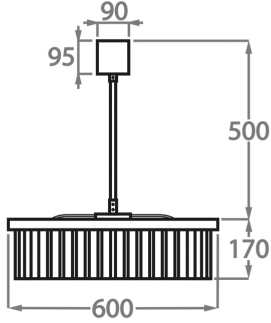

#### Murano Glass Colours

Clear Murano

Smoke  
Murano

Clear Cracked

Satin Murano

**Available Sizes**

**Size One**

CL443-SM-60,  
Height: 17 cm (6.69")  
Diameter: 60 cm (23.62")  
Bulbs: 9 x 25W or 4W G9 or G9 LED

**Size Two**

CL443-SM-75,  
Height: 17 cm (6.69")  
Diameter: 75 cm (29.53")  
Bulbs: 9 x 25W or 4W G9 or G9 LED

**Size Three**

CL443-SM-100,  
Height: 17 cm (6.69")  
Diameter: 100 cm (39.37")  
Bulbs: 12 x 25W or 4W G9 or G9 LED  
Net Weight: 30 kg / 66 lb

**Size Four**

CL443-SM-125,  
Height: 17 cm (6.69")  
Diameter: 125 cm (49.21")  
Bulbs: 18 x 25W or 4W G9 or G9 LED

The dimensions of the central rod and ceiling rose are not included in the height measurements. Please add a minimum of 15cm (6") to the height to take this into account. The standard rod and ceiling rose height is 50cm (20") if not otherwise specified by customer.