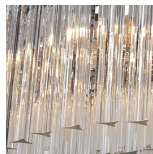

#### Metal Finishes

Chrome

Brushed Dark  
Bronze

Polished Gold

#### Murano Glass Colours

Clear Murano

Smoke  
Murano

Clear Cracked

Satin Murano

**Available Sizes**

**Size One**

CL443-SM-60,  
Height: 17 cm (6.69")  
Diameter: 60 cm (23.62")  
Bulbs: 9 x 25W or 4W G9 or G9 LED