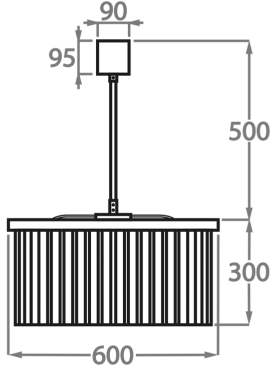

CL443-LA-60,

Height: 30 cm (11.81")

Diameter: 60 cm (23.62")

Bulbs: 8 x 25W or 4W G9 or G9 LED Net Weight: 24 kg / 53 lb

Size Two

CL443-LA-75,

Height: 30 cm (11.81")

Diameter: 75 cm (29.53")

Bulbs: 9 x 25W or 4W G9 or G9 LED Net Weight: 40 kg / 88 lb

Size Three

CL443-LA-100,

Height: 30 cm (11.81")

Diameter: 100 cm (39.37")

Bulbs: 12 x 25w or 4w G9 or G9 LED Net Weight: 47 kg / 104 lb

Size Four

CL443-LA-125,

Height: 30 cm (11.81")

Diameter: 125 cm (49.21")

Bulbs: 18 x 25W or 4W G9 or G9 LED Net Weight: 70 kg / 154 lb

The dimensions of the central rod and ceiling rose are not included in the height measurements. Please add a minimum of 15cm (6") to the height to take this into account. The standard rod and ceiling rose height is 50cm (20") if not otherwise specified by customer.