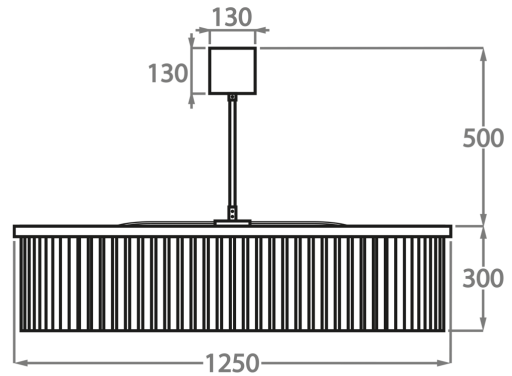

CL443-LA-60,

Height: 30 cm (11.81")

Diameter: 60 cm (23.62")

Bulbs: 8 x 25W or 4W G9 or G9 LED Net Weight: 24 kg / 53 lb

Size Two

CL443-LA-75,

Height: 30 cm (11.81")

Diameter: 75 cm (29.53")

Bulbs: 9 x 25W or 4W G9 or G9 LED Net Weight: 40 kg / 88 lb

Size Three

CL443-LA-100,

Height: 30 cm (11.81")

Diameter: 100 cm (39.37")

Bulbs: 12 x 25w or 4w G9 or G9 LED Net Weight: 47 kg / 104 lb

Size Four

CL443-LA-125,

Height: 30 cm (11.81")

Diameter: 125 cm (49.21")

Bulbs: 18 x 25W or 4W G9 or G9 LED Net Weight: 70 kg / 154 lb

The dimensions of the central rod and ceiling rose are not included in the height measurements. Please add a minimum of 15cm (6") to the height to take this into account. The standard rod and ceiling rose height is 50cm (20") if not otherwise specified by customer.