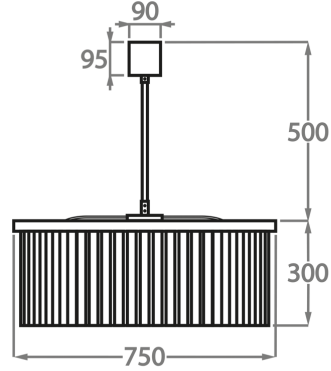

CL443-LA-60,

Height: 30 cm (11.81")

Diameter: 60 cm (23.62")

Bulbs: 8 x 25W or 4W G9 or G9 LED Net Weight: 24 kg / 53 lb

Size Two

CL443-LA-75,

Height: 30 cm (11.81")

Diameter: 75 cm (29.53")

Bulbs: 9 x 25W or 4W G9 or G9 LED Net Weight: 40 kg / 88 lb

Size Three

CL443-LA-100,

Height: 30 cm (11.81")

Diameter: 100 cm (39.37")

Bulbs: 12 x 25w or 4w G9 or G9 LED Net Weight: 47 kg / 104 lb

Size Four

CL443-LA-125,

Height: 30 cm (11.81")

Diameter: 125 cm (49.21")

Bulbs: 18 x 25W or 4W G9 or G9 LED Net Weight: 70 kg / 154 lb

The dimensions of the central rod and ceiling rose are not included in the height measurements. Please add a minimum of 15cm (6") to the height to take this into account. The standard rod and ceiling rose height is 50cm (20") if not otherwise specified by customer.