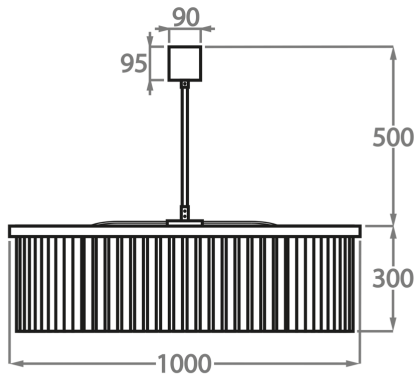

CL443-LA-60,

Height: 30 cm (11.81")

Diameter: 60 cm (23.62")

Bulbs: 8 x 25W or 4W G9 or G9 LED Net Weight: 24 kg / 53 lb

Size Two

CL443-LA-75,

Height: 30 cm (11.81")

Diameter: 75 cm (29.53")

Bulbs: 9 x 25W or 4W G9 or G9 LED Net Weight: 40 kg / 88 lb

Size Three

CL443-LA-100,

Height: 30 cm (11.81")

Diameter: 100 cm (39.37")

Bulbs: 12 x 25w or 4w G9 or G9 LED Net Weight: 47 kg / 104 lb

Size Four

CL443-LA-125,

Height: 30 cm (11.81")

Diameter: 125 cm (49.21")

Bulbs: 18 x 25W or 4W G9 or G9 LED Net Weight: 70 kg / 154 lb

The dimensions of the central rod and ceiling rose are not included in the height measurements. Please add a minimum of 15cm (6") to the height to take this into account. The standard rod and ceiling rose height is 50cm (20") if not otherwise specified by customer.