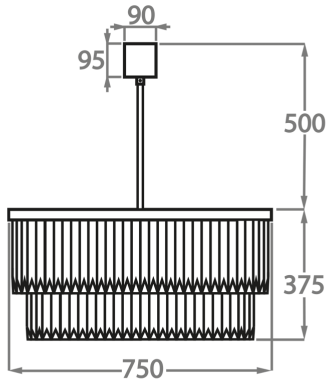

BELLA FIGURA

Two Tier Drum Chandelier

CL441

Collection Name

RETRO MURANO COLLECTION

An ultra-chic two tier drum chandelier with a concave centre and a metal top band. Only 37cm (14.5") high in all sizes, this chandelier is ideal for rooms with lower ceiling heights or over a table.

Murano Glass Colours

Clear Murano

Smoke
Murano

Satin Murano

Available Sizes

Size One

CL441-75,
Height: 37.5 cm (14.76")
Diameter: 75 cm (29.53")
Bulbs: 8 x 40w E27
Net Weight: 65 kg / 143 lb

Size Two

CL441-100,
Height: 37.5 cm (14.76")
Diameter: 100 cm (39.37")
Bulbs: 10 x 40w E27
Net Weight: 80 kg / 176 lb

Size Three

CL441-125,
Height: 37.5 cm (14.76")
Diameter: 125 cm (49.21")
Bulbs: 12 x 40w E27
Net Weight: 135 kg / 298 lb

The dimensions of the central rod and ceiling rose are not included in the height measurements.
The standard rod and ceiling rose is 50cm (20"), but this can be ordered in different sizes by the customer.