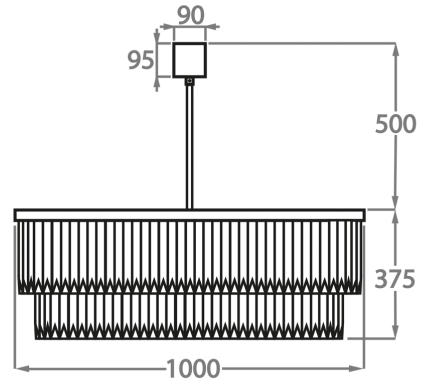

BELLA FIGURA

Two Tier Drum Chandelier

CL441

Collection Name

RETRO MURANO COLLECTION

An ultra-chic two tier drum chandelier with a concave centre and a metal top band. Only 37cm (14.5") high in all sizes, this chandelier is ideal for rooms with lower ceiling heights or over a table.

Murano Glass Colours

Clear Murano

Smoke
Murano

Satin Murano

Available Sizes

Size One

CL441-75,
Height: 37.5 cm (14.76")
Diameter: 75 cm (29.53")
Bulbs: 8 x 40w E27
Net Weight: 65 kg / 143 lb

Size Two

CL441-100,
Height: 37.5 cm (14.76")
Diameter: 100 cm (39.37")
Bulbs: 10 x 40w E27
Net Weight: 80 kg / 176 lb

Size Three

CL441-125,
Height: 37.5 cm (14.76")
Diameter: 125 cm (49.21")
Bulbs: 12 x 40w E27
Net Weight: 135 kg / 298 lb

The dimensions of the central rod and ceiling rose are not included in the height measurements.
The standard rod and ceiling rose is 50cm (20"), but this can be ordered in different sizes by the customer.