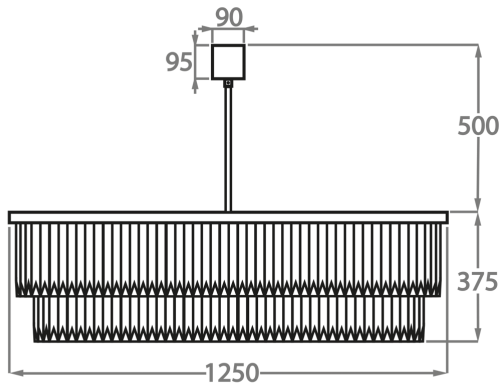

BELLA FIGURA

Two Tier Drum Chandelier

CL441

Collection Name

RETRO MURANO COLLECTION

An ultra-chic two tier drum chandelier with a concave centre and a metal top band. Only 37cm (14.5") high in all sizes, this chandelier is ideal for rooms with lower ceiling heights or over a table.

Murano Glass Colours

Clear Murano

Smoke
Murano

Satin Murano

Available Sizes

Size One

CL441-75,
Height: 37.5 cm (14.76")
Diameter: 75 cm (29.53")
Bulbs: 8 x 40w E27
Net Weight: 65 kg / 143 lb

Size Two

CL441-100,
Height: 37.5 cm (14.76")
Diameter: 100 cm (39.37")
Bulbs: 10 x 40w E27
Net Weight: 80 kg / 176 lb

Size Three

CL441-125,
Height: 37.5 cm (14.76")
Diameter: 125 cm (49.21")
Bulbs: 12 x 40w E27
Net Weight: 135 kg / 298 lb

The dimensions of the central rod and ceiling rose are not included in the height measurements.
The standard rod and ceiling rose is 50cm (20"), but this can be ordered in different sizes by the customer.