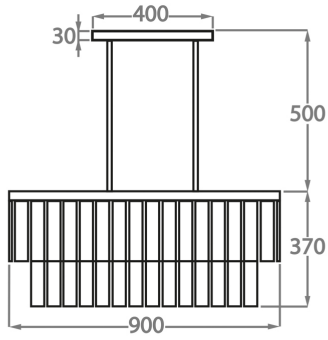

Smoke
Pentagonal
Glass

Available Sizes

Size One

CL440-90,

Height: 37 cm (14.57")

Width: 30 cm (11.81")

Length: 90 cm (35.43")

Bulbs: 4 × 40w E26

Net Weight: 45 kg / 99 lb

Size Two

CL440-150,

Height: 37 cm (14.57")

Width: 30 cm (11.81")

Length: 150 cm (59.06")

Bulbs: 6 × 40w E26

Net Weight: 62 kg / 136 lb

The dimensions of the central rods and ceiling rose are not included in the height measurements

The standard rods and ceiling rose are 50cm (20"), but these can be ordered in different sizes by the customer