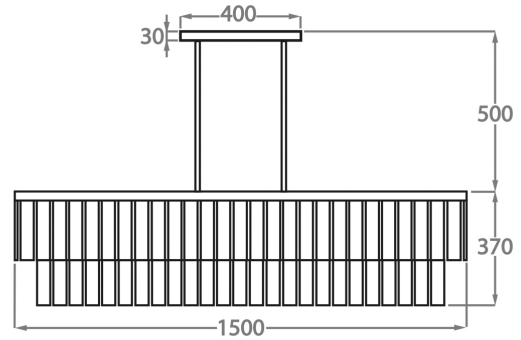

Smoke
Pentagonal
Glass

Available Sizes

Size One

CL440-90,

Height: 37 cm (14.57")

Width: 30 cm (11.81")

Length: 90 cm (35.43")

Bulbs: 4 × 40w E27

Net Weight: 45 kg / 99 lb

Size Two

CL440-150,

Height: 37 cm (14.57")

Width: 30 cm (11.81")

Length: 150 cm (59.06")

Bulbs: 6 × 40w E27

Net Weight: 62 kg / 136 lb

The dimensions of the central rods and ceiling rose are not included in the height measurements

The standard rods and ceiling rose are 50cm (20"), but these can be ordered in different sizes by the customer