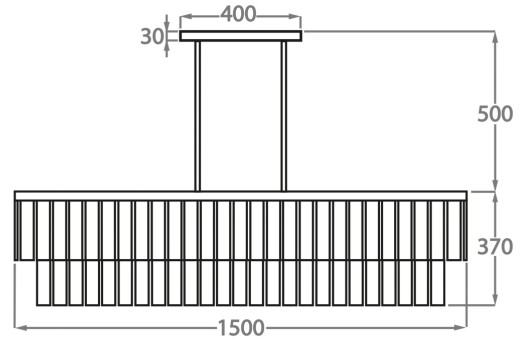

Smoke
Pentagonal
Glass

Available Sizes

Size One

CL440-90,

Height: 37 cm (14.57")

Width: 30 cm (11.81")

Length: 90 cm (35.43")

Bulbs: 4 × 40w E26

Net Weight: 45 kg / 99 lb

Size Two

CL440-150,

Height: 37 cm (14.57")

Width: 30 cm (11.81")

Length: 150 cm (59.06")

Bulbs: 6 × 40w E26

Net Weight: 62 kg / 136 lb

The dimensions of the central rods and ceiling rose are not included in the height measurements

The standard rods and ceiling rose are 50cm (20"), but these can be ordered in different sizes by the customer