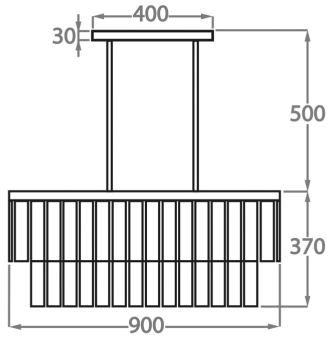

Smoke
Pentagonal
Glass

Available Sizes

Size One

CL440-90,

Height: 37 cm (14.57")

Width: 30 cm (11.81")

Length: 90 cm (35.43")

Bulbs: 4 × 40w E27

Net Weight: 45 kg / 99 lb

Size Two

CL440-150,

Height: 37 cm (14.57")

Width: 30 cm (11.81")

Length: 150 cm (59.06")

Bulbs: 6 × 40w E27

Net Weight: 62 kg / 136 lb

The dimensions of the central rods and ceiling rose are not included in the height measurements

The standard rods and ceiling rose are 50cm (20"), but these can be ordered in different sizes by the customer