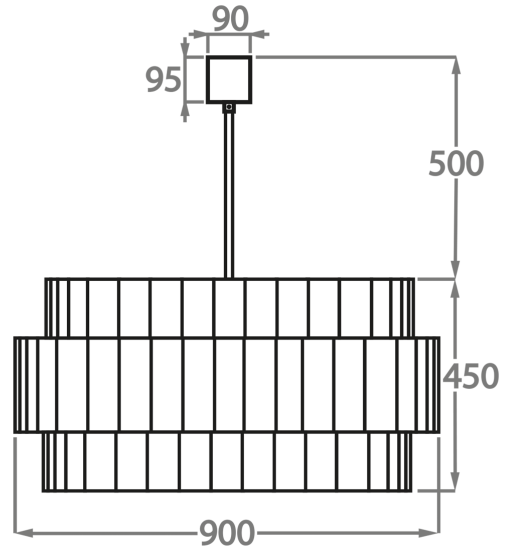

#### Murano Glass Colours

Clear  
Pentagonal  
Glass

Smoke  
Pentagonal  
Glass

**Available Sizes**

---

**Size One**

CL439-75,

Height: 45 cm (17.72")

Diameter: 75 cm (29.53")

Bulbs: 6 x 40w E27

Net Weight: 42 kg / 93 lb

**Size Two**

CL439-90,

Height: 45 cm (17.72")

Diameter: 90 cm (35.43")

Bulbs: 8 x 40w E27

Net Weight: 60 kg / 132 lb

The dimensions of the central rod and ceiling rose are not included in the height measurements.

The standard rod and ceiling rose is 50cm (20"), but this can be ordered in different sizes by the customer.