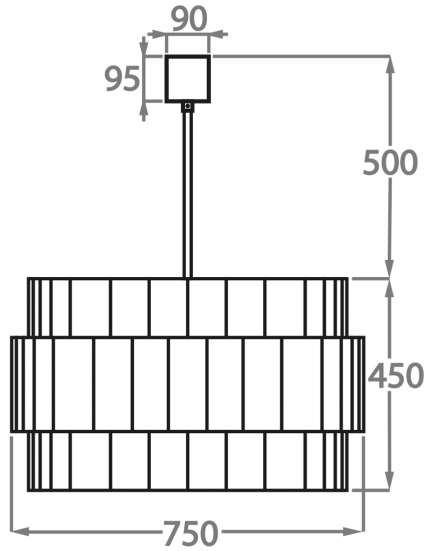

#### Murano Glass Colours

Clear  
Pentagonal  
Glass

Smoke  
Pentagonal  
Glass

**Available Sizes**

---

**Size One**

CL439-75,

Height: 45 cm (17.72")

Diameter: 75 cm (29.53")

Bulbs: 6 x 40w E27

Net Weight: 42 kg / 93 lb

**Size Two**

CL439-90,

Height: 45 cm (17.72")

Diameter: 90 cm (35.43")

Bulbs: 8 x 40w E27

Net Weight: 60 kg / 132 lb

The dimensions of the central rod and ceiling rose are not included in the height measurements.

The standard rod and ceiling rose is 50cm (20"), but this can be ordered in different sizes by the customer.