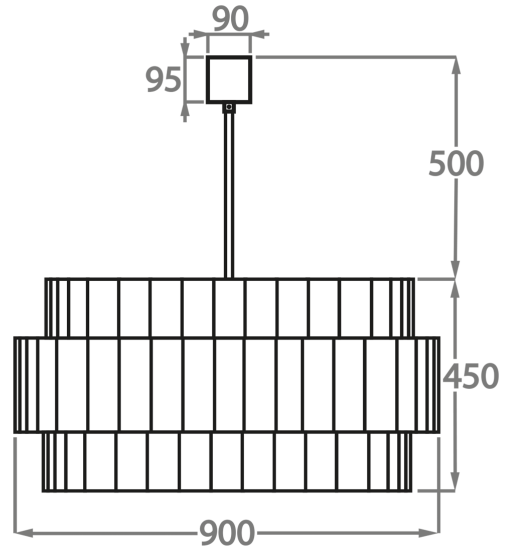

#### Murano Glass Colours

Clear  
Pentagonal  
Glass

Smoke  
Pentagonal  
Glass

**Available Sizes**

---

**Size One**

CL439-75,  
Height: 45 cm (17.72")  
Diameter: 75 cm (29.53")  
Bulbs: 6 x 40w E27  
Net Weight: 42 kg / 93 lb

**Size Two**

CL439-90,  
Height: 45 cm (17.72")  
Diameter: 90 cm (35.43")  
Bulbs: 8 x 40w E27  
Net Weight: 60 kg / 132 lb

The dimensions of the central rod and ceiling rose are not included in the height measurements  
The standard rod and ceiling rose is 50cm (20"), but this can be ordered in different sizes by the customer