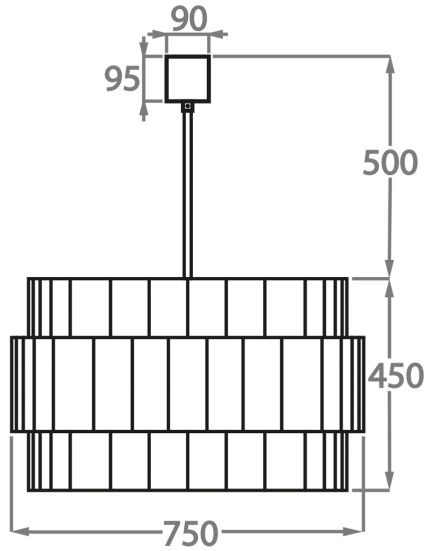

#### Murano Glass Colours

Clear  
Pentagonal  
Glass

Smoke  
Pentagonal  
Glass

**Available Sizes**

---

**Size One**

CL439-75,  
Height: 45 cm (17.72")  
Diameter: 75 cm (29.53")  
Bulbs: 6 x 40w E27  
Net Weight: 42 kg / 93 lb

**Size Two**

CL439-90,  
Height: 45 cm (17.72")  
Diameter: 90 cm (35.43")  
Bulbs: 8 x 40w E27  
Net Weight: 60 kg / 132 lb

The dimensions of the central rod and ceiling rose are not included in the height measurements  
The standard rod and ceiling rose is 50cm (20"), but this can be ordered in different sizes by the customer