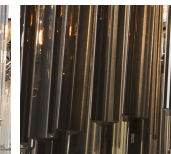

#### Metal Finishes

Chrome

Brushed Dark Bronze

Polished Gold

#### Murano Glass Colours

Clear Murano

Smoke Murano