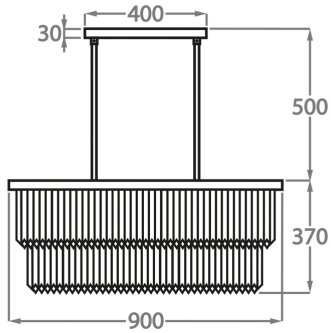

## Available Sizes

---

### Size One

CL438-90,

Height: 37 cm (14.57")

Width: 20 cm (7.87")

Length: 90 cm (35.43")

Bulbs: 4 x 40W E27

Net Weight: 50 kg / 110 lb

### Size Two

CL438-150,

Height: 37 cm (14.57")

Width: 20 cm (7.87")

Length: 150 cm (59.06")

Bulbs: 8 x 40w E27

Net Weight: 58 kg / 128 lb

The dimensions of the central rods and ceiling rose are not included in the height measurements.

The standard rods and ceiling rose are 50cm (20"), but these can be ordered in different sizes by the customer.