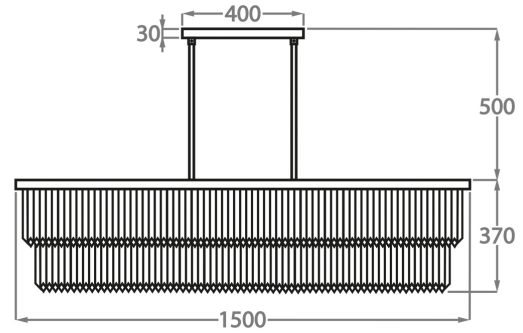

### Size One

CL438-90,

Height: 37 cm (14.57")

Width: 20 cm (7.87")

Length: 90 cm (35.43")

Bulbs: 4 x 40W E27

Net Weight: 50 kg / 110 lb

### Size Two

CL438-150,

Height: 37 cm (14.57")

Width: 20 cm (7.87")

Length: 150 cm (59.06")

Bulbs: 8 x 40w E27

Net Weight: 58 kg / 128 lb

The dimensions of the central rods and ceiling rose are not included in the height measurements.

The standard rods and ceiling rose are 50cm (20"), but these can be ordered in different sizes by the customer.