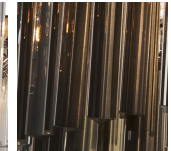

#### Metal Finishes

Chrome

Brushed Dark Bronze

Polished Gold

#### Murano Glass Colours

Clear Murano

Smoke Murano