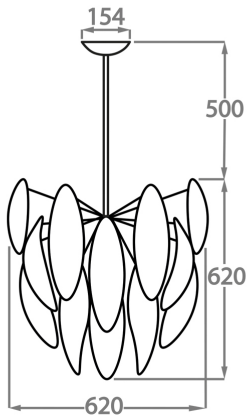

Gold Murano Glass

Milk White Murano Glass

Silver Murano Glass

Chandelier Size One

CL430-24,
Height: 62 cm (24.41")
Diameter: 24 cm (9.45")
Bulbs: 1 x 5W G9 LED
Net Weight: 8 kg / 18 lb

Chandelier Size Two

CL430-44,
Height: 62 cm (24.41")
Diameter: 44 cm (17.32")
Bulbs: 1 x 5W G9 LED
Net Weight: 14 kg / 30 lb

Chandelier Size Three

CL430-62,
Height: 62 cm (24.41")
Diameter: 62 cm (24.41")
Bulbs: 10 x 5W G9 LED
Net Weight: 26 kg / 57 lb

Chandelier Size Four

CL430-100,
Height: 85 cm (33.46")
Diameter: 100 cm (39.37")
Bulbs: 18 x 5W G9 LED
Net Weight: 50 kg / 110 lb

Chandelier Size Five

CL430-120,

Height: 95 cm (37.4")

Diameter: 120 cm (47.24")

Bulbs: 18 x 5W G9 LED

Net Weight: 80 kg / 176 lb

The dimensions of the central rod and ceiling rose are not included in the height measurements. Please add a minimum of 15cm (6") to take this into account. The standard rod and ceiling rose is 50cm (20"), but this can be specified in the exact size required by the customer at the time of order.