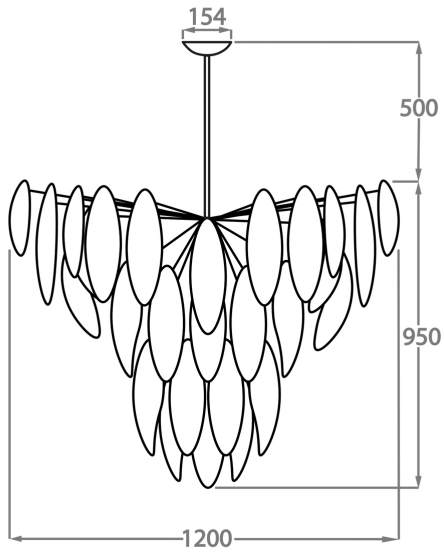

Gold Murano Glass

Milk White Murano Glass

Silver Murano Glass

Chandelier Size One

CL430-24,
Height: 62 cm (24.41")
Diameter: 24 cm (9.45")
Bulbs: 1 x 5W G9 LED
Net Weight: 8 kg / 18 lb

Chandelier Size Two

CL430-44,
Height: 62 cm (24.41")
Diameter: 44 cm (17.32")
Bulbs: 1 x 5W G9 LED
Net Weight: 14 kg / 30 lb

Chandelier Size Three

CL430-62,
Height: 62 cm (24.41")
Diameter: 62 cm (24.41")
Bulbs: 10 x 5W G9 LED
Net Weight: 26 kg / 57 lb

Chandelier Size Four

CL430-100,
Height: 85 cm (33.46")
Diameter: 100 cm (39.37")
Bulbs: 18 x 5W G9 LED
Net Weight: 50 kg / 110 lb

Chandelier Size Five

CL430-120,

Height: 95 cm (37.4")

Diameter: 120 cm (47.24")

Bulbs: 18 x 5W G9 LED

Net Weight: 80 kg / 176 lb

The dimensions of the central rod and ceiling rose are not included in the height measurements. Please add a minimum of 15cm (6") to take this into account. The standard rod and ceiling rose is 50cm (20"), but this can be specified in the exact size required by the customer at the time of order.