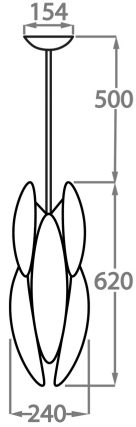

Gold Murano Glass

Milk White Murano Glass

Silver Murano Glass

Chandelier Size One

CL430-24,
Height: 62 cm (24.41")
Diameter: 24 cm (9.45")
Bulbs: 1 x 5W G9 LED
Net Weight: 8 kg / 18 lb

Chandelier Size Two

CL430-44,
Height: 62 cm (24.41")
Diameter: 44 cm (17.32")
Bulbs: 1 x 5W G9 LED
Net Weight: 14 kg / 30 lb

Chandelier Size Three

CL430-62,
Height: 62 cm (24.41")
Diameter: 62 cm (24.41")
Bulbs: 10 x 5W G9 LED
Net Weight: 26 kg / 57 lb

Chandelier Size Four

CL430-100,
Height: 85 cm (33.46")
Diameter: 100 cm (39.37")
Bulbs: 18 x 5W G9 LED
Net Weight: 50 kg / 110 lb

Chandelier Size Five

CL430-120,

Height: 95 cm (37.4")

Diameter: 120 cm (47.24")

Bulbs: 18 x 5W G9 LED

Net Weight: 80 kg / 176 lb

The dimensions of the central rod and ceiling rose are not included in the height measurements. Please add a minimum of 15cm (6") to take this into account. The standard rod and ceiling rose is 50cm (20"), but this can be specified in the exact size required by the customer at the time of order.