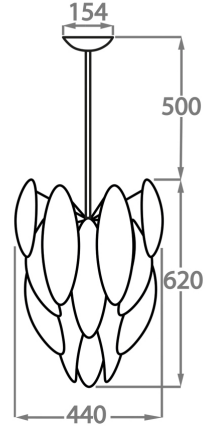

Gold Murano Glass

Milk White Murano Glass

Silver Murano Glass

Chandelier Size One

CL430-24,
Height: 62 cm (24.41")
Diameter: 24 cm (9.45")
Bulbs: 1 x 5W G9 LED
Net Weight: 8 kg / 18 lb

Chandelier Size Two

CL430-44,
Height: 62 cm (24.41")
Diameter: 44 cm (17.32")
Bulbs: 1 x 5W G9 LED
Net Weight: 14 kg / 30 lb

Chandelier Size Three

CL430-62,
Height: 62 cm (24.41")
Diameter: 62 cm (24.41")
Bulbs: 10 x 5W G9 LED
Net Weight: 26 kg / 57 lb

Chandelier Size Four

CL430-100,
Height: 85 cm (33.46")
Diameter: 100 cm (39.37")
Bulbs: 18 x 5W G9 LED
Net Weight: 50 kg / 110 lb

Chandelier Size Five

CL430-120,

Height: 95 cm (37.4")

Diameter: 120 cm (47.24")

Bulbs: 18 x 5W G9 LED

Net Weight: 80 kg / 176 lb

The dimensions of the central rod and ceiling rose are not included in the height measurements. Please add a minimum of 15cm (6") to take this into account. The standard rod and ceiling rose is 50cm (20"), but this can be specified in the exact size required by the customer at the time of order.