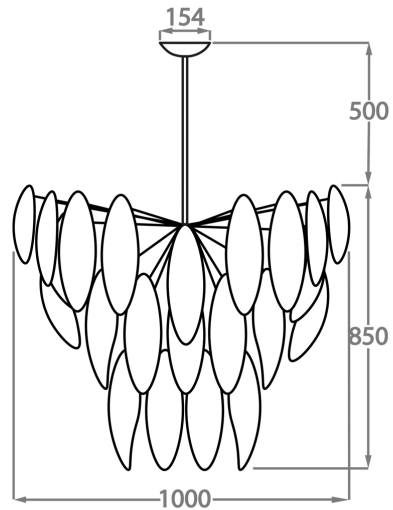

Gold Murano Glass

Milk White Murano Glass

Silver Murano Glass

Chandelier Size One

CL430-24,
Height: 62 cm (24.41")
Diameter: 24 cm (9.45")
Bulbs: 1 x 5W G9 LED
Net Weight: 8 kg / 18 lb

Chandelier Size Two

CL430-44,
Height: 62 cm (24.41")
Diameter: 44 cm (17.32")
Bulbs: 1 x 5W G9 LED
Net Weight: 14 kg / 30 lb

Chandelier Size Three

CL430-62,
Height: 62 cm (24.41")
Diameter: 62 cm (24.41")
Bulbs: 10 x 5W G9 LED
Net Weight: 26 kg / 57 lb

Chandelier Size Four

CL430-100,
Height: 85 cm (33.46")
Diameter: 100 cm (39.37")
Bulbs: 18 x 5W G9 LED
Net Weight: 50 kg / 110 lb

Chandelier Size Five

CL430-120,

Height: 95 cm (37.4")

Diameter: 120 cm (47.24")

Bulbs: 18 x 5W G9 LED

Net Weight: 80 kg / 176 lb

The dimensions of the central rod and ceiling rose are not included in the height measurements. Please add a minimum of 15cm (6") to take this into account. The standard rod and ceiling rose is 50cm (20"), but this can be specified in the exact size required by the customer at the time of order.