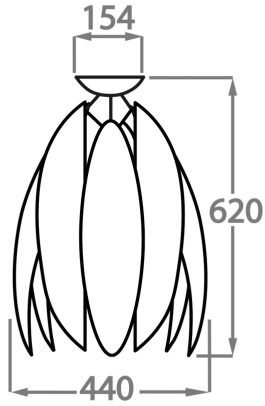

Size One

CL430-FM-44,
Height: 62 cm (24.41")
Diameter: 44 cm (17.32")
Bulbs: 1 x 40w E27
Net Weight: 8 kg / 18 lb

Size Two

CL430-FM-65,
Height: 20 cm (7.87")
Diameter: 65 cm (25.59")
Bulbs: 6 x 25w or 4w G9 or G9 LED
Net Weight: 15 kg / 34 lb

Size Three

CL430-FM-90,
Height: 20 cm (7.87")
Diameter: 90 cm (35.43")
Bulbs: 12 x 25w or 4w G9 or G9 LED
Net Weight: 18 kg / 40 lb