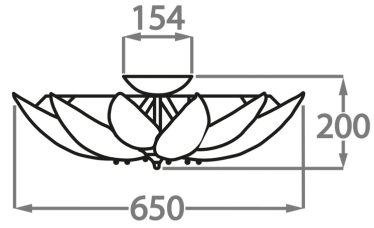

Size One

CL430-FM-44,
Height: 62 cm (24.41")
Diameter: 44 cm (17.32")
Bulbs: 1 x 40w E27
Net Weight: 8 kg / 18 lb

Size Two

CL430-FM-65,
Height: 20 cm (7.87")
Diameter: 65 cm (25.59")
Bulbs: 6 x 25w or 4w G9 or G9 LED
Net Weight: 15 kg / 34 lb

Size Three

CL430-FM-90,
Height: 20 cm (7.87")
Diameter: 90 cm (35.43")
Bulbs: 12 x 25w or 4w G9 or G9 LED
Net Weight: 18 kg / 40 lb