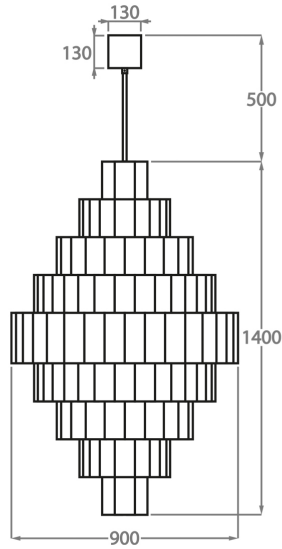

Size One

CL429-COL-90,

Height: 140 cm (55.12")

Diameter: 90 cm (35.43")

Bulbs: 18 x 40W E27

Net Weight: 106 kg / 234 lb

The dimensions of the central chain and ceiling rose are not included in the height measurements. Please add a minimum of 15cm (6") to the height to take this into account. The standard chain and ceiling rose height is 50cm (20") if not otherwise specified by customer.