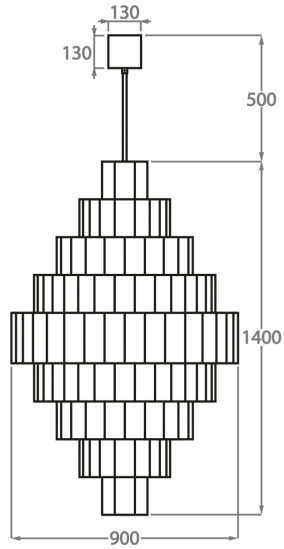

Size One

CL429-COL-90,

Height: 140 cm (55.12")

Diameter: 90 cm (35.43")

Bulbs: 18 x 40W E27

Net Weight: 106 kg / 234 lb

The dimensions of the central chain and ceiling rose are not included in the height measurements. Please add a minimum of 15cm (6") to the height to take this into account. The standard chain and ceiling rose height is 50cm (20") if not otherwise specified by customer.