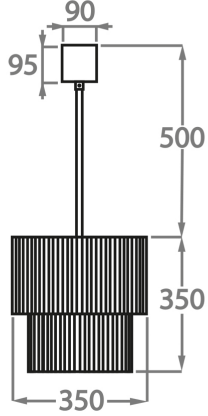

Smoke
Pentagonal
Glass

Available Sizes

Size One

CL429-35,
Height: 35 cm (13.78")
Diameter: 35 cm (13.78")
Bulbs: 4 x 40w E27
Net Weight: 10 kg / 22 lb

Size Two

CL429-45,
Height: 35 cm (13.78")
Diameter: 45 cm (17.72")
Bulbs: 4 x 40W E27
Net Weight: 13 kg / 29 lb

Size Three

CL429-50,
Height: 45 cm (17.72")
Diameter: 50 cm (19.69")
Bulbs: 5 x 40W E27
Net Weight: 19 kg / 42 lb

Size Four

CL429-60,
Height: 50 cm (19.69")
Diameter: 60 cm (23.62")
Bulbs: 7 x 40W E27
Net Weight: 21 kg / 46 lb

Size Five

CL429-75,

Height: 60 cm (23.62")

Diameter: 75 cm (29.53")

Bulbs: 10 x 40W E27

Net Weight: 34 kg / 75 lb

Size Six

CL429-90,

Height: 70 cm (27.56")

Diameter: 90 cm (35.43")

Bulbs: 13 x 40W E27

Net Weight: 54 kg / 120 lb

The dimensions of the central chain and ceiling rose are not included in the height measurements. Please add a minimum of 15cm (6") to the height to take this into account. The standard chain and ceiling rose height is 50cm (20") if not otherwise specified by customer.