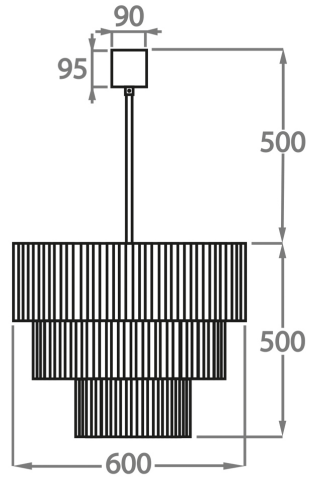

Smoke
Pentagonal
Glass

Available Sizes

Size One

CL429-35,
Height: 35 cm (13.78")
Diameter: 35 cm (13.78")
Bulbs: 4 x 40w E27
Net Weight: 10 kg / 22 lb

Size Two

CL429-45,
Height: 35 cm (13.78")
Diameter: 45 cm (17.72")
Bulbs: 4 x 40W E27
Net Weight: 13 kg / 29 lb

Size Three

CL429-50,
Height: 45 cm (17.72")
Diameter: 50 cm (19.69")
Bulbs: 5 x 40W E27
Net Weight: 19 kg / 42 lb

Size Four

CL429-60,
Height: 50 cm (19.69")
Diameter: 60 cm (23.62")
Bulbs: 7 x 40W E27
Net Weight: 21 kg / 46 lb

Size Five

CL429-75,

Height: 60 cm (23.62")

Diameter: 75 cm (29.53")

Bulbs: 10 x 40W E27

Net Weight: 34 kg / 75 lb

Size Six

CL429-90,

Height: 70 cm (27.56")

Diameter: 90 cm (35.43")

Bulbs: 13 x 40W E27

Net Weight: 54 kg / 120 lb

The dimensions of the central chain and ceiling rose are not included in the height measurements. Please add a minimum of 15cm (6") to the height to take this into account. The standard chain and ceiling rose height is 50cm (20") if not otherwise specified by customer.