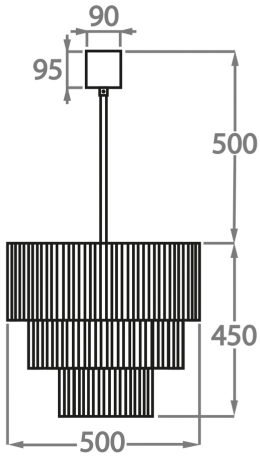

Smoke
Pentagonal
Glass

Available Sizes

Size One

CL429-35,
Height: 35 cm (13.78")
Diameter: 35 cm (13.78")
Bulbs: 4 x 40w E27
Net Weight: 10 kg / 22 lb

Size Two

CL429-45,
Height: 35 cm (13.78")
Diameter: 45 cm (17.72")
Bulbs: 4 x 40W E27
Net Weight: 13 kg / 29 lb

Size Three

CL429-50,
Height: 45 cm (17.72")
Diameter: 50 cm (19.69")
Bulbs: 5 x 40W E27
Net Weight: 19 kg / 42 lb

Size Four

CL429-60,
Height: 50 cm (19.69")
Diameter: 60 cm (23.62")
Bulbs: 7 x 40W E27
Net Weight: 21 kg / 46 lb

Size Five

CL429-75,

Height: 60 cm (23.62")

Diameter: 75 cm (29.53")

Bulbs: 10 x 40W E27

Net Weight: 34 kg / 75 lb

Size Six

CL429-90,

Height: 70 cm (27.56")

Diameter: 90 cm (35.43")

Bulbs: 13 x 40W E27

Net Weight: 54 kg / 120 lb

The dimensions of the central chain and ceiling rose are not included in the height measurements. Please add a minimum of 15cm (6") to the height to take this into account. The standard chain and ceiling rose height is 50cm (20") if not otherwise specified by customer.