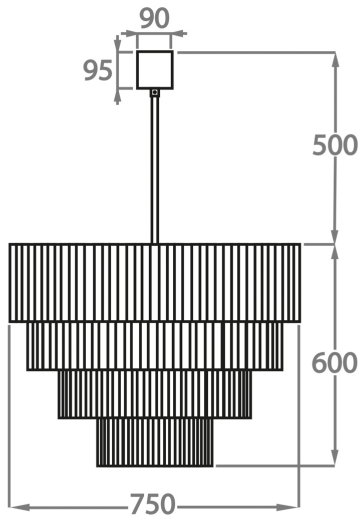

Smoke
Pentagonal
Glass

Available Sizes

Size One

CL429-35,
Height: 35 cm (13.78")
Diameter: 35 cm (13.78")
Bulbs: 4 x 40w E27
Net Weight: 10 kg / 22 lb

Size Two

CL429-45,
Height: 35 cm (13.78")
Diameter: 45 cm (17.72")
Bulbs: 4 x 40W E27
Net Weight: 13 kg / 29 lb

Size Three

CL429-50,
Height: 45 cm (17.72")
Diameter: 50 cm (19.69")
Bulbs: 5 x 40W E27
Net Weight: 19 kg / 42 lb

Size Four

CL429-60,
Height: 50 cm (19.69")
Diameter: 60 cm (23.62")
Bulbs: 7 x 40W E27
Net Weight: 21 kg / 46 lb

Size Five

CL429-75,

Height: 60 cm (23.62")

Diameter: 75 cm (29.53")

Bulbs: 10 x 40W E27

Net Weight: 34 kg / 75 lb

Size Six

CL429-90,

Height: 70 cm (27.56")

Diameter: 90 cm (35.43")

Bulbs: 13 x 40W E27

Net Weight: 54 kg / 120 lb

The dimensions of the central chain and ceiling rose are not included in the height measurements. Please add a minimum of 15cm (6") to the height to take this into account. The standard chain and ceiling rose height is 50cm (20") if not otherwise specified by customer.