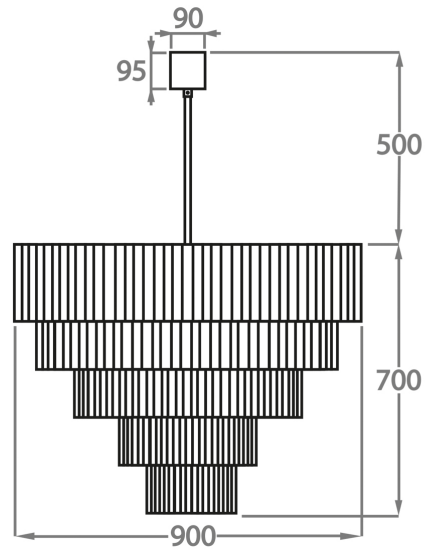

Smoke
Pentagonal
Glass

Available Sizes

Size One

CL429-35,
Height: 35 cm (13.78")
Diameter: 35 cm (13.78")
Bulbs: 4 x 40w E27
Net Weight: 10 kg / 22 lb

Size Two

CL429-45,
Height: 35 cm (13.78")
Diameter: 45 cm (17.72")
Bulbs: 4 x 40W E27
Net Weight: 13 kg / 29 lb

Size Three

CL429-50,
Height: 45 cm (17.72")
Diameter: 50 cm (19.69")
Bulbs: 5 x 40W E27
Net Weight: 19 kg / 42 lb

Size Four

CL429-60,
Height: 50 cm (19.69")
Diameter: 60 cm (23.62")
Bulbs: 7 x 40W E27
Net Weight: 21 kg / 46 lb

Size Five

CL429-75,

Height: 60 cm (23.62")

Diameter: 75 cm (29.53")

Bulbs: 10 x 40W E27

Net Weight: 34 kg / 75 lb

Size Six

CL429-90,

Height: 70 cm (27.56")

Diameter: 90 cm (35.43")

Bulbs: 13 x 40W E27

Net Weight: 54 kg / 120 lb

The dimensions of the central chain and ceiling rose are not included in the height measurements. Please add a minimum of 15cm (6") to the height to take this into account. The standard chain and ceiling rose height is 50cm (20") if not otherwise specified by customer.