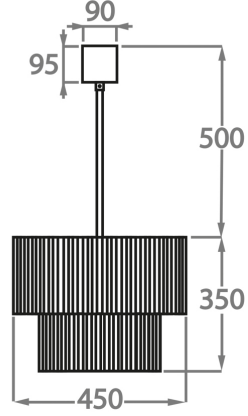

Smoke
Pentagonal
Glass

Available Sizes

Size One

CL429-35,
Height: 35 cm (13.78")
Diameter: 35 cm (13.78")
Bulbs: 4 x 40w E27
Net Weight: 10 kg / 22 lb

Size Two

CL429-45,
Height: 35 cm (13.78")
Diameter: 45 cm (17.72")
Bulbs: 4 x 40W E27
Net Weight: 13 kg / 29 lb

Size Three

CL429-50,
Height: 45 cm (17.72")
Diameter: 50 cm (19.69")
Bulbs: 5 x 40W E27
Net Weight: 19 kg / 42 lb

Size Four

CL429-60,
Height: 50 cm (19.69")
Diameter: 60 cm (23.62")
Bulbs: 7 x 40W E27
Net Weight: 21 kg / 46 lb

Size Five

CL429-75,

Height: 60 cm (23.62")

Diameter: 75 cm (29.53")

Bulbs: 10 x 40W E27

Net Weight: 34 kg / 75 lb

Size Six

CL429-90,

Height: 70 cm (27.56")

Diameter: 90 cm (35.43")

Bulbs: 13 x 40W E27

Net Weight: 54 kg / 120 lb

The dimensions of the central chain and ceiling rose are not included in the height measurements. Please add a minimum of 15cm (6") to the height to take this into account. The standard chain and ceiling rose height is 50cm (20") if not otherwise specified by customer.