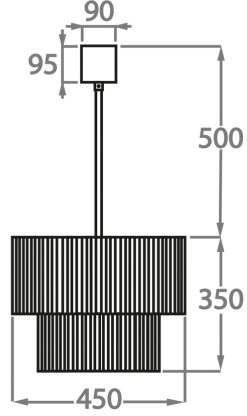

Smoke
Pentagonal
Glass

Available Sizes

Size One

CL429-35,
Height: 35 cm (13.78")
Diameter: 35 cm (13.78")
Bulbs: 4 x 40w E27
Net Weight: 10 kg / 22 lb

Size Two

CL429-45,
Height: 35 cm (13.78")
Diameter: 45 cm (17.72")
Bulbs: 4 x 40w E27
Net Weight: 13 kg / 29 lb

Size Three

CL429-50,
Height: 45 cm (17.72")
Diameter: 50 cm (19.69")
Bulbs: 5 x 40w E27
Net Weight: 18 kg / 40 lb

Size Four

CL429-60,
Height: 50 cm (19.69")
Diameter: 60 cm (23.62")
Bulbs: 7 x 40w E27
Net Weight: 21 kg / 46 lb

Size Five

CL429-75,

Height: 60 cm (23.62")

Diameter: 75 cm (29.53")

Bulbs: 10 x 40w E27

Net Weight: 40 kg / 88 lb

Size Six

CL429-90,

Height: 70 cm (27.56")

Diameter: 90 cm (35.43")

Bulbs: 13 x 40w E27

Net Weight: 54 kg / 119 lb

The dimensions of the central chain and ceiling rose are not included in the height measurements. Please add a minimum of 15cm (6") to the height to take this into account. The standard chain and ceiling rose height is 50cm (20") if not otherwise specified by customer.