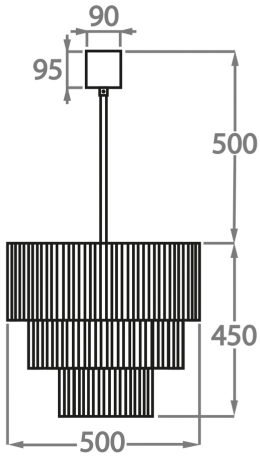

Smoke
Pentagonal
Glass

Available Sizes

Size One

CL429-35,
Height: 35 cm (13.78")
Diameter: 35 cm (13.78")
Bulbs: 4 x 40w E27
Net Weight: 10 kg / 22 lb

Size Two

CL429-45,
Height: 35 cm (13.78")
Diameter: 45 cm (17.72")
Bulbs: 4 x 40w E27
Net Weight: 13 kg / 29 lb

Size Three

CL429-50,
Height: 45 cm (17.72")
Diameter: 50 cm (19.69")
Bulbs: 5 x 40w E27
Net Weight: 18 kg / 40 lb

Size Four

CL429-60,
Height: 50 cm (19.69")
Diameter: 60 cm (23.62")
Bulbs: 7 x 40w E27
Net Weight: 21 kg / 46 lb

Size Five

CL429-75,

Height: 60 cm (23.62")

Diameter: 75 cm (29.53")

Bulbs: 10 x 40w E27

Net Weight: 40 kg / 88 lb

Size Six

CL429-90,

Height: 70 cm (27.56")

Diameter: 90 cm (35.43")

Bulbs: 13 x 40w E27

Net Weight: 54 kg / 119 lb

The dimensions of the central chain and ceiling rose are not included in the height measurements. Please add a minimum of 15cm (6") to the height to take this into account. The standard chain and ceiling rose height is 50cm (20") if not otherwise specified by customer.