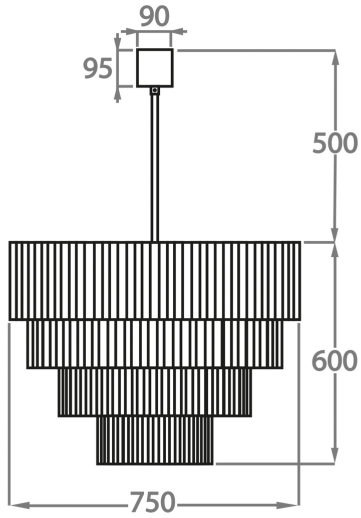

Smoke
Pentagonal
Glass

Available Sizes

Size One

CL429-35,
Height: 35 cm (13.78")
Diameter: 35 cm (13.78")
Bulbs: 4 x 40w E27
Net Weight: 10 kg / 22 lb

Size Two

CL429-45,
Height: 35 cm (13.78")
Diameter: 45 cm (17.72")
Bulbs: 4 x 40w E27
Net Weight: 13 kg / 29 lb

Size Three

CL429-50,
Height: 45 cm (17.72")
Diameter: 50 cm (19.69")
Bulbs: 5 x 40w E27
Net Weight: 18 kg / 40 lb

Size Four

CL429-60,
Height: 50 cm (19.69")
Diameter: 60 cm (23.62")
Bulbs: 7 x 40w E27
Net Weight: 21 kg / 46 lb

Size Five

CL429-75,

Height: 60 cm (23.62")

Diameter: 75 cm (29.53")

Bulbs: 10 x 40w E27

Net Weight: 40 kg / 88 lb

Size Six

CL429-90,

Height: 70 cm (27.56")

Diameter: 90 cm (35.43")

Bulbs: 13 x 40w E27

Net Weight: 54 kg / 119 lb

The dimensions of the central chain and ceiling rose are not included in the height measurements. Please add a minimum of 15cm (6") to the height to take this into account. The standard chain and ceiling rose height is 50cm (20") if not otherwise specified by customer.