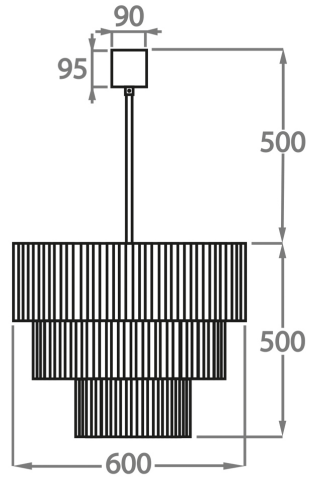

Smoke
Pentagonal
Glass

Available Sizes

Size One

CL429-35,
Height: 35 cm (13.78")
Diameter: 35 cm (13.78")
Bulbs: 4 x 40w E27
Net Weight: 10 kg / 22 lb

Size Two

CL429-45,
Height: 35 cm (13.78")
Diameter: 45 cm (17.72")
Bulbs: 4 x 40w E27
Net Weight: 13 kg / 29 lb

Size Three

CL429-50,
Height: 45 cm (17.72")
Diameter: 50 cm (19.69")
Bulbs: 5 x 40w E27
Net Weight: 18 kg / 40 lb

Size Four

CL429-60,
Height: 50 cm (19.69")
Diameter: 60 cm (23.62")
Bulbs: 7 x 40w E27
Net Weight: 21 kg / 46 lb

Size Five

CL429-75,

Height: 60 cm (23.62")

Diameter: 75 cm (29.53")

Bulbs: 10 x 40w E27

Net Weight: 40 kg / 88 lb

Size Six

CL429-90,

Height: 70 cm (27.56")

Diameter: 90 cm (35.43")

Bulbs: 13 x 40w E27

Net Weight: 54 kg / 119 lb

The dimensions of the central chain and ceiling rose are not included in the height measurements. Please add a minimum of 15cm (6") to the height to take this into account. The standard chain and ceiling rose height is 50cm (20") if not otherwise specified by customer.