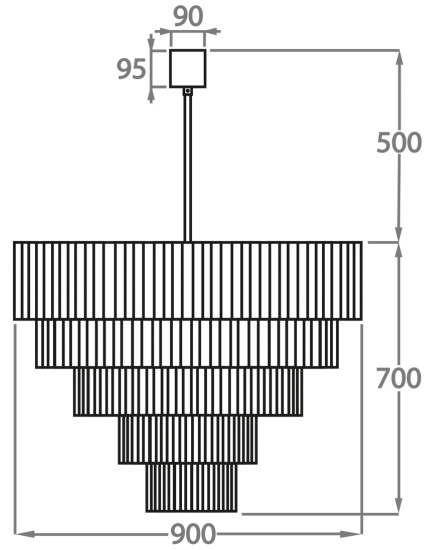

Smoke
Pentagonal
Glass

Available Sizes

Size One

CL429-35,
Height: 35 cm (13.78")
Diameter: 35 cm (13.78")
Bulbs: 4 x 40w E27
Net Weight: 10 kg / 22 lb

Size Two

CL429-45,
Height: 35 cm (13.78")
Diameter: 45 cm (17.72")
Bulbs: 4 x 40w E27
Net Weight: 13 kg / 29 lb

Size Three

CL429-50,
Height: 45 cm (17.72")
Diameter: 50 cm (19.69")
Bulbs: 5 x 40w E27
Net Weight: 18 kg / 40 lb

Size Four

CL429-60,
Height: 50 cm (19.69")
Diameter: 60 cm (23.62")
Bulbs: 7 x 40w E27
Net Weight: 21 kg / 46 lb

Size Five

CL429-75,

Height: 60 cm (23.62")

Diameter: 75 cm (29.53")

Bulbs: 10 x 40w E27

Net Weight: 40 kg / 88 lb

Size Six

CL429-90,

Height: 70 cm (27.56")

Diameter: 90 cm (35.43")

Bulbs: 13 x 40w E27

Net Weight: 54 kg / 119 lb

The dimensions of the central chain and ceiling rose are not included in the height measurements. Please add a minimum of 15cm (6") to the height to take this into account. The standard chain and ceiling rose height is 50cm (20") if not otherwise specified by customer.