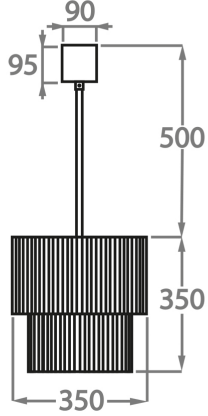

Smoke
Pentagonal
Glass

Available Sizes

Size One

CL429-35,
Height: 35 cm (13.78")
Diameter: 35 cm (13.78")
Bulbs: 4 x 40w E27
Net Weight: 10 kg / 22 lb

Size Two

CL429-45,
Height: 35 cm (13.78")
Diameter: 45 cm (17.72")
Bulbs: 4 x 40w E27
Net Weight: 13 kg / 29 lb

Size Three

CL429-50,
Height: 45 cm (17.72")
Diameter: 50 cm (19.69")
Bulbs: 5 x 40w E27
Net Weight: 18 kg / 40 lb

Size Four

CL429-60,
Height: 50 cm (19.69")
Diameter: 60 cm (23.62")
Bulbs: 7 x 40w E27
Net Weight: 21 kg / 46 lb

Size Five

CL429-75,

Height: 60 cm (23.62")

Diameter: 75 cm (29.53")

Bulbs: 10 x 40w E27

Net Weight: 40 kg / 88 lb

Size Six

CL429-90,

Height: 70 cm (27.56")

Diameter: 90 cm (35.43")

Bulbs: 13 x 40w E27

Net Weight: 54 kg / 119 lb

The dimensions of the central chain and ceiling rose are not included in the height measurements. Please add a minimum of 15cm (6") to the height to take this into account. The standard chain and ceiling rose height is 50cm (20") if not otherwise specified by customer.