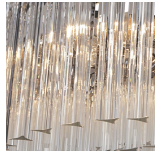

BELLA FIGURA

Column Chandelier

CL421

Collection Name

RETRO MURANO COLLECTION

A very elegant chandelier of classic and symmetrical proportions.
Ideal for use in atriums and stairwells.

Test Certification

IEC (International Electrotechnical Commission) test certificates available - will incur a surcharge
UL (Underwriters Laboratories) test certificates available for the USA - will incur a surcharge

CL421-40 in Clear Quadrangular Angle Cut Murano Glass and Chrome

Available Finishes

Metal Finishes

Chrome

Polished Gold

Brushed Dark
Bronze

Murano Glass Colours

Clear Murano

Smoke Murano

Available Sizes

One Size Only

CL421-40,

Height: 150 cm (59.06")

Diameter: 40 cm (15.75")

Bulbs: 19 x 40w E27

Net Weight: 50 kg / 110 lb