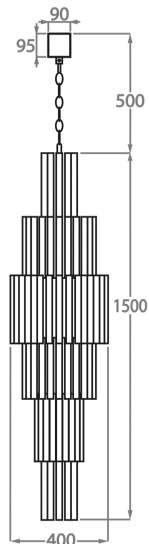

BELLA FIGURA

Column Chandelier

CL421

Collection Name

RETRO MURANO COLLECTION

A very elegant chandelier of classic and symmetrical proportions.
Ideal for use in atriums and stairwells.

Test Certification

IEC (International Electrotechnical Commission) test certificates available - will incur a surcharge
UL (Underwriters Laboratories) test certificates available for the USA - will incur a surcharge

CL421-40 in Clear Quadrangular Angle Cut Murano Glass and Chrome

Available Finishes

Metal Finishes

Chrome

Polished Gold

Brushed Dark
Bronze

Murano Glass Colours

Clear Murano

Smoke Murano

Available Sizes

One Size Only

CL421-40,

Height: 150 cm (59.06")

Diameter: 40 cm (15.75")

Bulbs: 19 x 40w E26

Net Weight: 50 kg / 110 lb

The dimensions of the central rod/chain and ceiling rose are not included in the height measurements.
The standard rod/chain and ceiling rose is 50cm if not otherwise specified by customer.