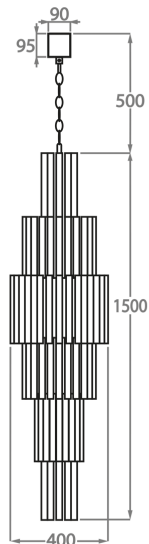

BELLA FIGURA

Column Chandelier

CL421

Collection Name

RETRO MURANO COLLECTION

A very elegant chandelier of classic and symmetrical proportions.
Ideal for use in atriums and stairwells.

Test Certification

IEC (International Electrotechnical Commission) test certificates available - will incur a surcharge
UL (Underwriters Laboratories) test certificates available for the USA - will incur a surcharge

CL421-40 in Clear Quadrangular Angle Cut Murano Glass and Chrome

Available Finishes

Metal Finishes

Chrome

Polished Gold

Brushed Dark
Bronze

Murano Glass Colours

Clear Murano

Smoke Murano

Available Sizes

One Size Only

CL421-40,

Height: 150 cm (59.06")

Diameter: 40 cm (15.75")

Bulbs: 19 x 40w E27

Net Weight: 50 kg / 110 lb

The dimensions of the central rod/chain and ceiling rose are not included in the height measurements.
The standard rod/chain and ceiling rose is 50cm if not otherwise specified by customer.