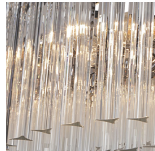

BELLA FIGURA

Column Chandelier

CL421

Collection Name

RETRO MURANO COLLECTION

A very elegant chandelier of classic and symmetrical proportions.
Ideal for use in atriums and stairwells.

Test Certification

IEC (International Electrotechnical Commission) test certificates available - will incur a surcharge
UL (Underwriters Laboratories) test certificates available for the USA - will incur a surcharge

CL421-40 in Clear Quadrangular Angle Cut Murano Glass and Chrome

Available Finishes

Metal Finishes

Chrome

Polished Gold

Brushed Dark
Bronze

Murano Glass Colours

Clear Murano

Smoke Murano

Available Sizes

One Size Only

CL421-40,

Height: 150 cm (59.06")

Diameter: 40 cm (15.75")

Bulbs: 19 x 40w E26

Net Weight: 50 kg / 110 lb