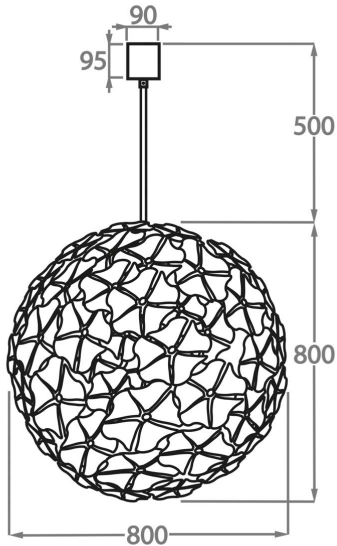

White

Available Sizes

Chandelier One

CL420-40,
Height: 40 cm (15.75")
Diameter: 40 cm (15.75")
Bulbs: 3 x 40w E27
Net Weight: 16 kg / 35 lb

Chandelier Two

CL420-60,
Height: 60 cm (23.62")
Diameter: 60 cm (23.62")
Bulbs: 7 x 40w E27
Net Weight: 28 kg / 62 lb

Chandelier Three

CL420-80,
Height: 80 cm (31.5")
Diameter: 80 cm (31.5")
Bulbs: 12 x 40w E27
Net Weight: 40 kg / 88 lb

The dimensions of the central rod/chain and ceiling rose are not included in the height measurements
Standard rod/chain and ceiling rose is 50cm if not otherwise specified by customer