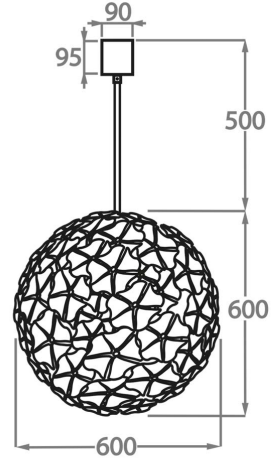

White

Available Sizes

Chandelier One

CL420-40,
Height: 40 cm (15.75")
Diameter: 40 cm (15.75")
Bulbs: 3 x 40w E27
Net Weight: 16 kg / 35 lb

Chandelier Two

CL420-60,
Height: 60 cm (23.62")
Diameter: 60 cm (23.62")
Bulbs: 7 x 40w E27
Net Weight: 28 kg / 62 lb

Chandelier Three

CL420-80,
Height: 80 cm (31.5")
Diameter: 80 cm (31.5")
Bulbs: 12 x 40w E27
Net Weight: 40 kg / 88 lb

The dimensions of the central rod/chain and ceiling rose are not included in the height measurements
Standard rod/chain and ceiling rose is 50cm if not otherwise specified by customer