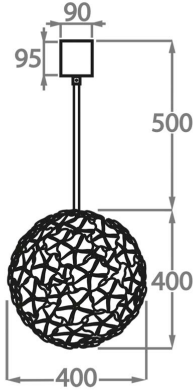

White

Available Sizes

Chandelier One

CL420-40,
Height: 40 cm (15.75")
Diameter: 40 cm (15.75")
Bulbs: 3 x 40w E27
Net Weight: 16 kg / 35 lb

Chandelier Two

CL420-60,
Height: 60 cm (23.62")
Diameter: 60 cm (23.62")
Bulbs: 7 x 40w E27
Net Weight: 28 kg / 62 lb

Chandelier Three

CL420-80,
Height: 80 cm (31.5")
Diameter: 80 cm (31.5")
Bulbs: 12 x 40w E27
Net Weight: 40 kg / 88 lb

The dimensions of the central rod/chain and ceiling rose are not included in the height measurements
Standard rod/chain and ceiling rose is 50cm if not otherwise specified by customer