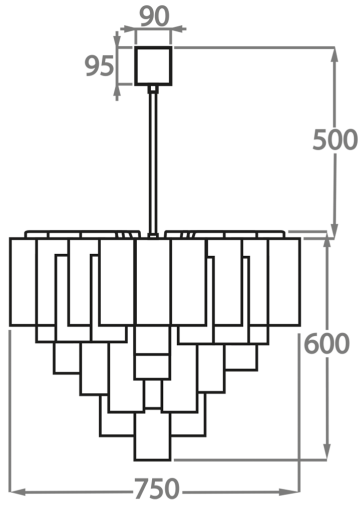

Murano Glass Colours

Clear
Pentagonal
Glass

Smoke
Pentagonal
Glass

Available Sizes

Size One

CL418-35,
Height: 40 cm (15.75")
Diameter: 35 cm (13.78")
Bulbs: 4 x 40w E27
Net Weight: 8 kg / 18 lb

Size Two

CL418-45,
Height: 40 cm (15.75")
Diameter: 45 cm (17.72")
Bulbs: 4 x 40W E27
Net Weight: 13 kg / 29 lb

Size Three

CL418-50,
Height: 45 cm (17.72")
Diameter: 50 cm (19.69")
Bulbs: 5 x 40w E27
Net Weight: 18 kg / 40 lb

Size Four

CL418-60,
Height: 45 cm (17.72")
Diameter: 60 cm (23.62")
Bulbs: 7 x 40w E27
Net Weight: 31 kg / 68 lb

Size Five

CL418-75,

Height: 60 cm (23.62")

Diameter: 75 cm (29.53")

Bulbs: 10 x 40w E27

Net Weight: 40 kg / 88 lb

Size Six

CL418-90,

Height: 70 cm (27.56")

Diameter: 90 cm (35.43")

Bulbs: 13 x 40w E27

Net Weight: 60 kg / 132 lb

The dimensions of the central rod/chain and ceiling rose are not included in the height measurements.
Standard rod/chain and ceiling rose is 50cm if not otherwise specified by customer.