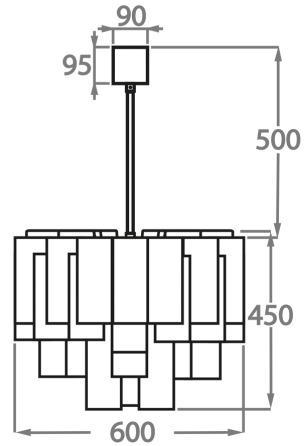

Murano Glass Colours

Clear
Pentagonal
Glass

Smoke
Pentagonal
Glass

Available Sizes

Size One

CL418-35,
Height: 40 cm (15.75")
Diameter: 35 cm (13.78")
Bulbs: 4 x 40w E27
Net Weight: 8 kg / 18 lb

Size Two

CL418-45,
Height: 40 cm (15.75")
Diameter: 45 cm (17.72")
Bulbs: 4 x 40W E27
Net Weight: 13 kg / 29 lb

Size Three

CL418-50,
Height: 45 cm (17.72")
Diameter: 50 cm (19.69")
Bulbs: 5 x 40w E27
Net Weight: 18 kg / 40 lb

Size Four

CL418-60,
Height: 45 cm (17.72")
Diameter: 60 cm (23.62")
Bulbs: 7 x 40w E27
Net Weight: 31 kg / 68 lb

Size Five

CL418-75,

Height: 60 cm (23.62")

Diameter: 75 cm (29.53")

Bulbs: 10 x 40w E27

Net Weight: 40 kg / 88 lb

Size Six

CL418-90,

Height: 70 cm (27.56")

Diameter: 90 cm (35.43")

Bulbs: 13 x 40w E27

Net Weight: 60 kg / 132 lb

The dimensions of the central rod/chain and ceiling rose are not included in the height measurements.
Standard rod/chain and ceiling rose is 50cm if not otherwise specified by customer.