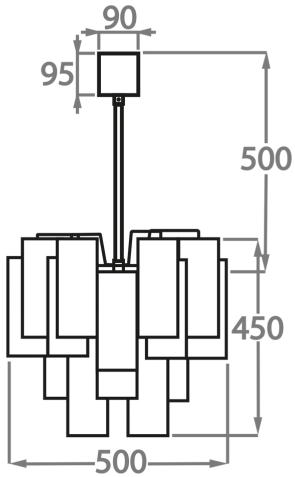

Murano Glass Colours

Clear
Pentagonal
Glass

Smoke
Pentagonal
Glass

Available Sizes

Size One

CL418-35,
Height: 40 cm (15.75")
Diameter: 35 cm (13.78")
Bulbs: 4 x 40w E27
Net Weight: 8 kg / 18 lb

Size Two

CL418-45,
Height: 40 cm (15.75")
Diameter: 45 cm (17.72")
Bulbs: 4 x 40W E27
Net Weight: 13 kg / 29 lb

Size Three

CL418-50,
Height: 45 cm (17.72")
Diameter: 50 cm (19.69")
Bulbs: 5 x 40w E27
Net Weight: 18 kg / 40 lb

Size Four

CL418-60,
Height: 45 cm (17.72")
Diameter: 60 cm (23.62")
Bulbs: 7 x 40w E27
Net Weight: 31 kg / 68 lb

Size Five

CL418-75,

Height: 60 cm (23.62")

Diameter: 75 cm (29.53")

Bulbs: 10 x 40w E27

Net Weight: 40 kg / 88 lb

Size Six

CL418-90,

Height: 70 cm (27.56")

Diameter: 90 cm (35.43")

Bulbs: 13 x 40w E27

Net Weight: 60 kg / 132 lb

The dimensions of the central rod/chain and ceiling rose are not included in the height measurements.
Standard rod/chain and ceiling rose is 50cm if not otherwise specified by customer.