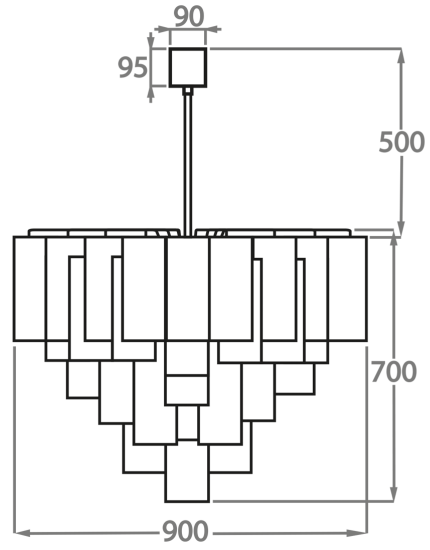

Murano Glass Colours

Clear
Pentagonal
Glass

Smoke
Pentagonal
Glass

Available Sizes

Size One

CL418-35,
Height: 40 cm (15.75")
Diameter: 35 cm (13.78")
Bulbs: 4 x 40w E27
Net Weight: 8 kg / 18 lb

Size Two

CL418-45,
Height: 40 cm (15.75")
Diameter: 45 cm (17.72")
Bulbs: 4 x 40W E27
Net Weight: 13 kg / 29 lb

Size Three

CL418-50,
Height: 45 cm (17.72")
Diameter: 50 cm (19.69")
Bulbs: 5 x 40w E27
Net Weight: 18 kg / 40 lb

Size Four

CL418-60,
Height: 45 cm (17.72")
Diameter: 60 cm (23.62")
Bulbs: 7 x 40w E27
Net Weight: 31 kg / 68 lb

Size Five

CL418-75,

Height: 60 cm (23.62")

Diameter: 75 cm (29.53")

Bulbs: 10 x 40w E27

Net Weight: 40 kg / 88 lb

Size Six

CL418-90,

Height: 70 cm (27.56")

Diameter: 90 cm (35.43")

Bulbs: 13 x 40w E27

Net Weight: 60 kg / 132 lb

The dimensions of the central rod/chain and ceiling rose are not included in the height measurements.
Standard rod/chain and ceiling rose is 50cm if not otherwise specified by customer.