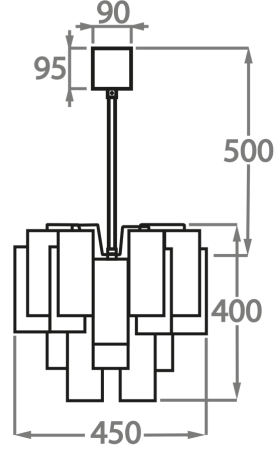

Murano Glass Colours

Clear
Pentagonal
Glass

Smoke
Pentagonal
Glass

Available Sizes

Size One

CL418-35,
Height: 40 cm (15.75")
Diameter: 35 cm (13.78")
Bulbs: 4 x 40w E27
Net Weight: 8 kg / 18 lb

Size Two

CL418-45,
Height: 40 cm (15.75")
Diameter: 45 cm (17.72")
Bulbs: 4 x 40W E27
Net Weight: 13 kg / 29 lb

Size Three

CL418-50,
Height: 45 cm (17.72")
Diameter: 50 cm (19.69")
Bulbs: 5 x 40w E27
Net Weight: 18 kg / 40 lb

Size Four

CL418-60,
Height: 45 cm (17.72")
Diameter: 60 cm (23.62")
Bulbs: 7 x 40w E27
Net Weight: 31 kg / 68 lb

Size Five

CL418-75,

Height: 60 cm (23.62")

Diameter: 75 cm (29.53")

Bulbs: 10 x 40w E27

Net Weight: 40 kg / 88 lb

Size Six

CL418-90,

Height: 70 cm (27.56")

Diameter: 90 cm (35.43")

Bulbs: 13 x 40w E27

Net Weight: 60 kg / 132 lb

The dimensions of the central rod/chain and ceiling rose are not included in the height measurements.
Standard rod/chain and ceiling rose is 50cm if not otherwise specified by customer.