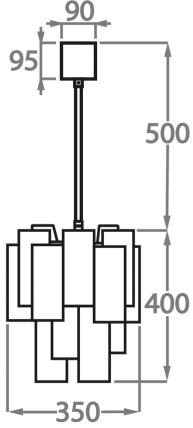

Murano Glass Colours

Clear
Pentagonal
Glass

Smoke
Pentagonal
Glass

Available Sizes

Size One

CL418-35,
Height: 40 cm (15.75")
Diameter: 35 cm (13.78")
Bulbs: 4 x 40w E27
Net Weight: 8 kg / 18 lb

Size Two

CL418-45,
Height: 40 cm (15.75")
Diameter: 45 cm (17.72")
Bulbs: 4 x 40W E27
Net Weight: 13 kg / 29 lb

Size Three

CL418-50,
Height: 45 cm (17.72")
Diameter: 50 cm (19.69")
Bulbs: 5 x 40w E27
Net Weight: 18 kg / 40 lb

Size Four

CL418-60,
Height: 45 cm (17.72")
Diameter: 60 cm (23.62")
Bulbs: 7 x 40w E27
Net Weight: 31 kg / 68 lb

Size Five

CL418-75,

Height: 60 cm (23.62")

Diameter: 75 cm (29.53")

Bulbs: 10 x 40w E27

Net Weight: 40 kg / 88 lb

Size Six

CL418-90,

Height: 70 cm (27.56")

Diameter: 90 cm (35.43")

Bulbs: 13 x 40w E27

Net Weight: 60 kg / 132 lb

The dimensions of the central rod/chain and ceiling rose are not included in the height measurements.
Standard rod/chain and ceiling rose is 50cm if not otherwise specified by customer.