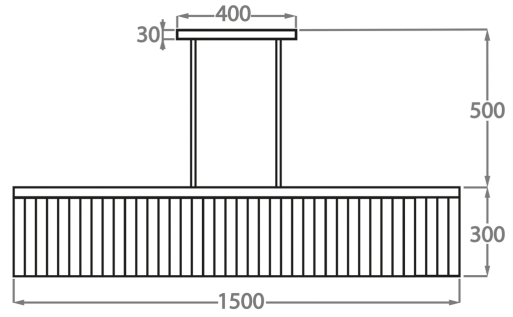

#### Murano Glass Colours

Clear Murano

Smoke  
Murano

Satin Murano

**Available Sizes**

---

**Size One**

CL414-90,  
Height: 30 cm (11.81")  
Width: 20 cm (7.87")  
Length: 90 cm (35.43")  
Bulbs: 4 x 40W E27  
Net Weight: 40 kg / 88 lb

**Size Two**

CL414-150,  
Height: 30 cm (11.81")  
Width: 20 cm (7.87")  
Length: 150 cm (59.06")  
Bulbs: 8 x 40W E27  
Net Weight: 45 kg / 99 lb

The dimensions of the central rod and ceiling rose are not included in the height measurements. Please add a minimum of 15cm (6") to take this into account. The standard rod and ceiling rose is 50cm (20"), but this can be specified in the exact size required by the customer at the time of order.