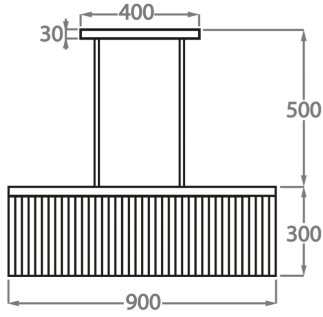

#### Murano Glass Colours

Clear Murano

Smoke  
Murano

Satin Murano

**Available Sizes**

---

**Size One**

CL414-90,  
Height: 30 cm (11.81")  
Width: 20 cm (7.87")  
Length: 90 cm (35.43")  
Bulbs: 4 x 40W E27  
Net Weight: 40 kg / 88 lb

**Size Two**

CL414-150,  
Height: 30 cm (11.81")  
Width: 20 cm (7.87")  
Length: 150 cm (59.06")  
Bulbs: 8 x 40W E27  
Net Weight: 45 kg / 99 lb

The dimensions of the central rod and ceiling rose are not included in the height measurements. Please add a minimum of 15cm (6") to take this into account. The standard rod and ceiling rose is 50cm (20"), but this can be specified in the exact size required by the customer at the time of order.