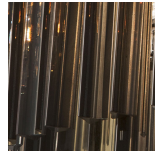

#### Metal Finishes

Chrome

Polished Gold

Brushed Dark  
Bronze

#### Murano Glass Colours

Clear Murano

Smoke  
Murano

Satin Murano

**Available Sizes**

---

**Size One**

CL414-90,  
Height: 30 cm (11.81")  
Width: 20 cm (7.87")  
Length: 90 cm (35.43")  
Bulbs: 4 x 40W E27  
Net Weight: 40 kg / 88 lb