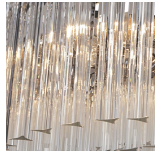

#### Metal Finishes

Chrome

Polished Gold

Brushed Dark  
Bronze

#### Murano Glass Colours

Clear Murano

Smoke  
Murano

Satin Murano

**Available Sizes**

---

**Size One**

CL414-90,  
Height: 30 cm (11.81")  
Width: 20 cm (7.87")  
Length: 90 cm (35.43")  
Bulbs: 4 x 40W E27  
Net Weight: 40 kg / 88 lb