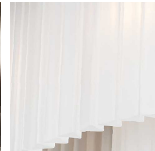

#### Murano Glass Colours

Clear Murano

Smoke  
Murano

Satin Murano

**Available Sizes**

---

**Size One**

CL414-90,  
Height: 30 cm (11.81")  
Width: 20 cm (7.87")  
Length: 90 cm (35.43")  
Bulbs: 4 x 40W E27  
Net Weight: 40 kg / 88 lb