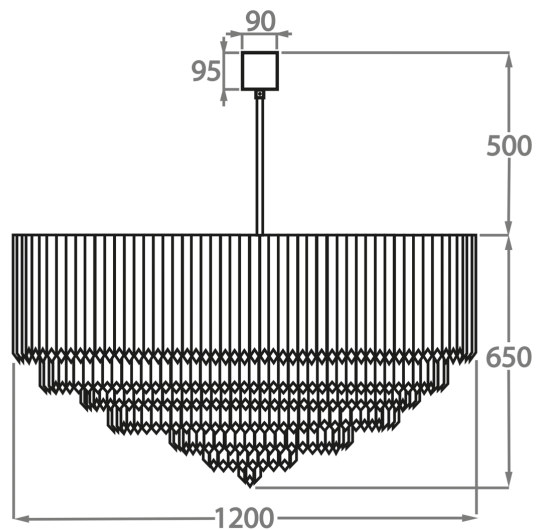

Size Three

CL413-LA-45,
Height: 48 cm (18.9")
Diameter: 45 cm (17.72")
Bulbs: 4 x 40w E27
Net Weight: 30 kg / 66 lb

Size Four

CL413-LA-60,
Height: 50 cm (19.69")
Diameter: 60 cm (23.62")
Bulbs: 6 x 40w E27
Net Weight: 38 kg / 84 lb

Size Five

CL413-LA-75,
Height: 53 cm (20.87")
Diameter: 75 cm (29.53")
Bulbs: 9 x 40w E27
Net Weight: 55 kg / 121 lb

Size Six

CL413-LA-90,
Height: 55 cm (21.65")
Diameter: 90 cm (35.43")
Bulbs: 12 x 40w E27
Net Weight: 80 kg / 176 lb

Size Seven

CL413-LA-100,
Height: 60 cm (23.62")
Diameter: 100 cm (39.37")
Bulbs: 12 x 40w E27
Net Weight: 90 kg / 198 lb

Size Eight

CL413-LA-120,
Height: 65 cm (25.59")
Diameter: 120 cm (47.24")
Bulbs: 23 x 40w E27
Net Weight: 120 kg / 264 lb

The dimensions of the central rod and ceiling rose are not included in the height measurements. Please add a minimum of 15cm (6") to take this into account. The standard rod and ceiling rose is 50cm (20"), but this can be specified in the exact size required by the customer at the time of order.