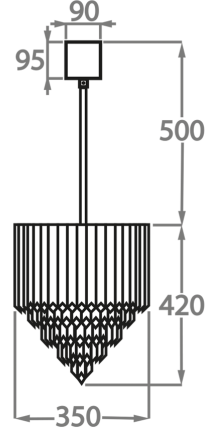

Murano Glass Colours

Clear Murano

Smoke Murano

Available Sizes

Size One

CL413-LA-25,
Height: 38 cm (14.96")
Diameter: 25 cm (9.84")
Bulbs: 3 x 40w E27
Net Weight: 13 kg / 29 lb

Size Two

CL413-LA-35,
Height: 42 cm (16.54")
Diameter: 35 cm (13.78")
Bulbs: 3 x 40w E27
Net Weight: 18 kg / 40 lb

Size Three

CL413-LA-45,
Height: 48 cm (18.9")
Diameter: 45 cm (17.72")
Bulbs: 4 x 40w E27
Net Weight: 30 kg / 66 lb

Size Four

CL413-LA-60,
Height: 50 cm (19.69")
Diameter: 60 cm (23.62")
Bulbs: 6 x 40w E27
Net Weight: 38 kg / 84 lb

Size Five

CL413-LA-75,
Height: 53 cm (20.87")
Diameter: 75 cm (29.53")
Bulbs: 9 x 40w E27
Net Weight: 55 kg / 121 lb

Size Six

CL413-LA-90,
Height: 55 cm (21.65")
Diameter: 90 cm (35.43")
Bulbs: 12 x 40w E27
Net Weight: 80 kg / 176 lb

Size Seven

CL413-LA-100,
Height: 60 cm (23.62")
Diameter: 100 cm (39.37")
Bulbs: 12 x 40w E27
Net Weight: 90 kg / 198 lb

Size Eight

CL413-LA-120,
Height: 65 cm (25.59")
Diameter: 120 cm (47.24")
Bulbs: 23 x 40w E27
Net Weight: 120 kg / 264 lb