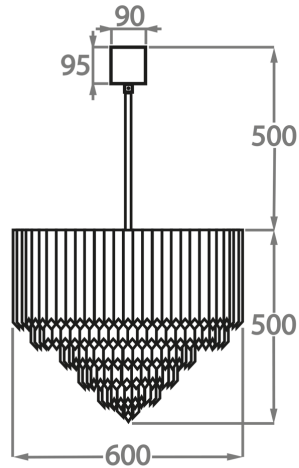

Murano Glass Colours

Clear Murano

Smoke Murano

Available Sizes

Size One

CL413-LA-25,
Height: 38 cm (14.96")
Diameter: 25 cm (9.84")
Bulbs: 3 x 40w E27
Net Weight: 13 kg / 29 lb

Size Two

CL413-LA-35,
Height: 42 cm (16.54")
Diameter: 35 cm (13.78")
Bulbs: 3 x 40w E27
Net Weight: 18 kg / 40 lb

Size Three

CL413-LA-45,
Height: 48 cm (18.9")
Diameter: 45 cm (17.72")
Bulbs: 4 x 40w E27
Net Weight: 30 kg / 66 lb

Size Four

CL413-LA-60,
Height: 50 cm (19.69")
Diameter: 60 cm (23.62")
Bulbs: 6 x 40w E27
Net Weight: 38 kg / 84 lb

Size Five

CL413-LA-75,
Height: 53 cm (20.87")
Diameter: 75 cm (29.53")
Bulbs: 9 x 40w E27
Net Weight: 55 kg / 121 lb

Size Six

CL413-LA-90,
Height: 55 cm (21.65")
Diameter: 90 cm (35.43")
Bulbs: 12 x 40w E27
Net Weight: 80 kg / 176 lb

Size Seven

CL413-LA-100,
Height: 60 cm (23.62")
Diameter: 100 cm (39.37")
Bulbs: 12 x 40w E27
Net Weight: 90 kg / 198 lb

Size Eight

CL413-LA-120,
Height: 65 cm (25.59")
Diameter: 120 cm (47.24")
Bulbs: 23 x 40w E27
Net Weight: 120 kg / 264 lb