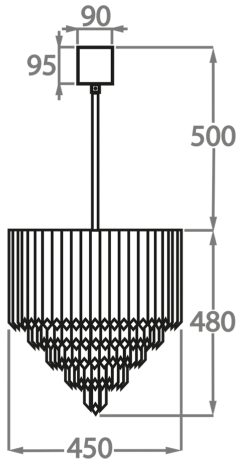

Murano Glass Colours

Clear Murano

Smoke Murano

Available Sizes

Size One

CL413-LA-25,
Height: 38 cm (14.96")
Diameter: 25 cm (9.84")
Bulbs: 3 x 40w E27
Net Weight: 13 kg / 29 lb

Size Two

CL413-LA-35,
Height: 42 cm (16.54")
Diameter: 35 cm (13.78")
Bulbs: 3 x 40w E27
Net Weight: 18 kg / 40 lb

Size Three

CL413-LA-45,
Height: 48 cm (18.9")
Diameter: 45 cm (17.72")
Bulbs: 4 x 40w E27
Net Weight: 30 kg / 66 lb

Size Four

CL413-LA-60,
Height: 50 cm (19.69")
Diameter: 60 cm (23.62")
Bulbs: 6 x 40w E27
Net Weight: 38 kg / 84 lb

Size Five

CL413-LA-75,
Height: 53 cm (20.87")
Diameter: 75 cm (29.53")
Bulbs: 9 x 40w E27
Net Weight: 55 kg / 121 lb

Size Six

CL413-LA-90,
Height: 55 cm (21.65")
Diameter: 90 cm (35.43")
Bulbs: 12 x 40w E27
Net Weight: 80 kg / 176 lb

Size Seven

CL413-LA-100,
Height: 60 cm (23.62")
Diameter: 100 cm (39.37")
Bulbs: 12 x 40w E27
Net Weight: 90 kg / 198 lb

Size Eight

CL413-LA-120,
Height: 65 cm (25.59")
Diameter: 120 cm (47.24")
Bulbs: 23 x 40w E27
Net Weight: 120 kg / 264 lb