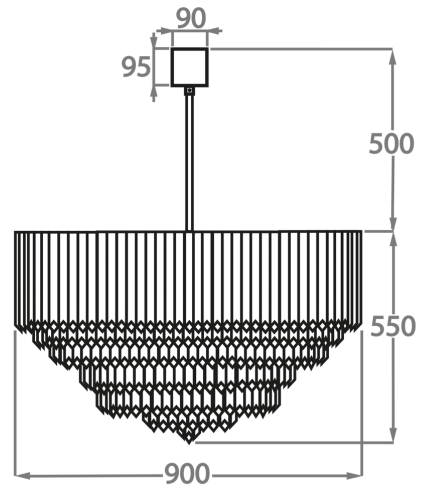

Murano Glass Colours

Clear Murano

Smoke Murano

Available Sizes

Size One

CL413-LA-25,
Height: 38 cm (14.96")
Diameter: 25 cm (9.84")
Bulbs: 3 x 40w E27
Net Weight: 13 kg / 29 lb

Size Two

CL413-LA-35,
Height: 42 cm (16.54")
Diameter: 35 cm (13.78")
Bulbs: 3 x 40w E27
Net Weight: 18 kg / 40 lb

Size Three

CL413-LA-45,
Height: 48 cm (18.9")
Diameter: 45 cm (17.72")
Bulbs: 4 x 40w E27
Net Weight: 30 kg / 66 lb

Size Four

CL413-LA-60,
Height: 50 cm (19.69")
Diameter: 60 cm (23.62")
Bulbs: 6 x 40w E27
Net Weight: 38 kg / 84 lb

Size Five

CL413-LA-75,
Height: 53 cm (20.87")
Diameter: 75 cm (29.53")
Bulbs: 9 x 40w E27
Net Weight: 55 kg / 121 lb

Size Six

CL413-LA-90,
Height: 55 cm (21.65")
Diameter: 90 cm (35.43")
Bulbs: 12 x 40w E27
Net Weight: 80 kg / 176 lb

Size Seven

CL413-LA-100,
Height: 60 cm (23.62")
Diameter: 100 cm (39.37")
Bulbs: 12 x 40w E27
Net Weight: 90 kg / 198 lb

Size Eight

CL413-LA-120,
Height: 65 cm (25.59")
Diameter: 120 cm (47.24")
Bulbs: 23 x 40w E27
Net Weight: 120 kg / 264 lb