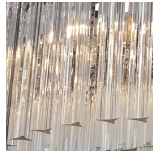

Murano Glass Colours

Clear Murano

Smoke Murano

Available Sizes

Size One

CL413-LA-25,
Height: 38 cm (14.96")
Diameter: 25 cm (9.84")
Bulbs: 3 x 40w E27
Net Weight: 13 kg / 29 lb

Size Two

CL413-LA-35,
Height: 42 cm (16.54")
Diameter: 35 cm (13.78")
Bulbs: 3 x 40w E27
Net Weight: 18 kg / 40 lb