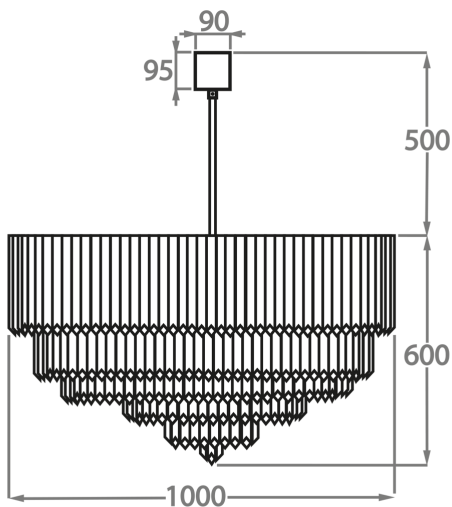

Size Three

CL413-LA-45,
Height: 48 cm (18.9")
Diameter: 45 cm (17.72")
Bulbs: 4 x 40w E27
Net Weight: 30 kg / 66 lb

Size Four

CL413-LA-60,
Height: 50 cm (19.69")
Diameter: 60 cm (23.62")
Bulbs: 6 x 40w E27
Net Weight: 38 kg / 84 lb

Size Five

CL413-LA-75,
Height: 53 cm (20.87")
Diameter: 75 cm (29.53")
Bulbs: 9 x 40w E27
Net Weight: 55 kg / 121 lb

Size Six

CL413-LA-90,
Height: 55 cm (21.65")
Diameter: 90 cm (35.43")
Bulbs: 12 x 40w E27
Net Weight: 80 kg / 176 lb

Size Seven

CL413-LA-100,
Height: 60 cm (23.62")
Diameter: 100 cm (39.37")
Bulbs: 12 x 40w E27
Net Weight: 90 kg / 198 lb

Size Eight

CL413-LA-120,
Height: 65 cm (25.59")
Diameter: 120 cm (47.24")
Bulbs: 23 x 40w E27
Net Weight: 120 kg / 264 lb

The dimensions of the central rod and ceiling rose are not included in the height measurements. Please add a minimum of 15cm (6") to take this into account. The standard rod and ceiling rose is 50cm (20"), but this can be specified in the exact size required by the customer at the time of order.