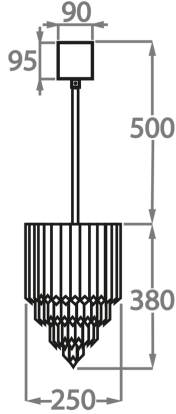

Murano Glass Colours

Clear Murano

Smoke Murano

Available Sizes

Size One

CL413-LA-25,
Height: 38 cm (14.96")
Diameter: 25 cm (9.84")
Bulbs: 3 x 40w E27
Net Weight: 13 kg / 29 lb

Size Two

CL413-LA-35,
Height: 42 cm (16.54")
Diameter: 35 cm (13.78")
Bulbs: 3 x 40w E27
Net Weight: 18 kg / 40 lb

Size Three

CL413-LA-45,
Height: 48 cm (18.9")
Diameter: 45 cm (17.72")
Bulbs: 4 x 40w E27
Net Weight: 30 kg / 66 lb

Size Four

CL413-LA-60,
Height: 50 cm (19.69")
Diameter: 60 cm (23.62")
Bulbs: 6 x 40w E27
Net Weight: 38 kg / 84 lb

Size Five

CL413-LA-75,
Height: 53 cm (20.87")
Diameter: 75 cm (29.53")
Bulbs: 9 x 40w E27
Net Weight: 55 kg / 121 lb

Size Six

CL413-LA-90,
Height: 55 cm (21.65")
Diameter: 90 cm (35.43")
Bulbs: 12 x 40w E27
Net Weight: 80 kg / 176 lb

Size Seven

CL413-LA-100,
Height: 60 cm (23.62")
Diameter: 100 cm (39.37")
Bulbs: 12 x 40w E27
Net Weight: 90 kg / 198 lb

Size Eight

CL413-LA-120,
Height: 65 cm (25.59")
Diameter: 120 cm (47.24")
Bulbs: 23 x 40w E27
Net Weight: 120 kg / 264 lb