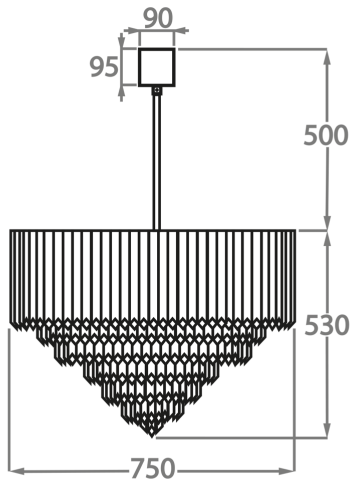

Murano Glass Colours

Clear Murano

Smoke Murano

Available Sizes

Size One

CL413-LA-25,
Height: 38 cm (14.96")
Diameter: 25 cm (9.84")
Bulbs: 3 x 40w E27
Net Weight: 13 kg / 29 lb

Size Two

CL413-LA-35,
Height: 42 cm (16.54")
Diameter: 35 cm (13.78")
Bulbs: 3 x 40w E27
Net Weight: 18 kg / 40 lb

Size Three

CL413-LA-45,
Height: 48 cm (18.9")
Diameter: 45 cm (17.72")
Bulbs: 4 x 40w E27
Net Weight: 30 kg / 66 lb

Size Four

CL413-LA-60,
Height: 50 cm (19.69")
Diameter: 60 cm (23.62")
Bulbs: 6 x 40w E27
Net Weight: 38 kg / 84 lb

Size Five

CL413-LA-75,
Height: 53 cm (20.87")
Diameter: 75 cm (29.53")
Bulbs: 9 x 40w E27
Net Weight: 55 kg / 121 lb

Size Six

CL413-LA-90,
Height: 55 cm (21.65")
Diameter: 90 cm (35.43")
Bulbs: 12 x 40w E27
Net Weight: 80 kg / 176 lb

Size Seven

CL413-LA-100,
Height: 60 cm (23.62")
Diameter: 100 cm (39.37")
Bulbs: 12 x 40w E27
Net Weight: 90 kg / 198 lb

Size Eight

CL413-LA-120,
Height: 65 cm (25.59")
Diameter: 120 cm (47.24")
Bulbs: 23 x 40w E27
Net Weight: 120 kg / 264 lb