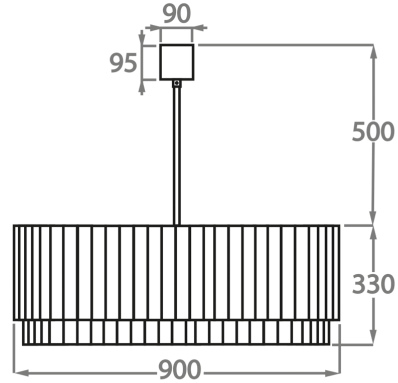

##### Murano Glass Colours

Clear Murano

Smoke  
Murano

Satin Murano

**Available Sizes**

**Size One**

CL412-O-75,  
Height: 33 cm (12.99")  
Width: 50 cm (19.69")  
Length: 75 cm (29.53")  
Bulbs: 8 x 40w E27  
Net Weight: 60 kg / 108 lb

**Size Two**

CL412-O-90,  
Height: 33 cm (12.99")  
Width: 60 cm (23.62")  
Length: 90 cm (35.43")  
Bulbs: 9 x 40w E27  
Net Weight: 85 kg / 187 lb

**Size Three**

CL412-O-100,  
Height: 33 cm (12.99")  
Width: 60 cm (23.62")  
Length: 100 cm (39.37")  
Bulbs: 10 x 40w E27  
Net Weight: 100 kg / 220 lb

**Size Four**

CL412-O-120,  
Height: 33 cm (12.99")  
Width: 70 cm (27.56")  
Length: 120 cm (47.24")  
Bulbs: 12 x 40w E27  
Net Weight: 117 kg / 258 lb

The dimensions of the central rod and ceiling rose are not included in the height measurements  
The standard rod and ceiling rose is 50cm (20"), but this can be ordered in different sizes by the customer