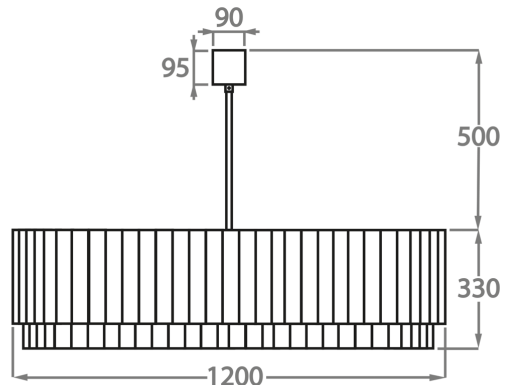

##### Murano Glass Colours

Clear Murano

Smoke  
Murano

Satin Murano

**Available Sizes**

**Size One**

CL412-O-75,  
Height: 33 cm (12.99")  
Width: 50 cm (19.69")  
Length: 75 cm (29.53")  
Bulbs: 8 x 40w E27  
Net Weight: 60 kg / 108 lb

**Size Two**

CL412-O-90,  
Height: 33 cm (12.99")  
Width: 60 cm (23.62")  
Length: 90 cm (35.43")  
Bulbs: 9 x 40w E27  
Net Weight: 85 kg / 187 lb

**Size Three**

CL412-O-100,  
Height: 33 cm (12.99")  
Width: 60 cm (23.62")  
Length: 100 cm (39.37")  
Bulbs: 10 x 40w E27  
Net Weight: 100 kg / 220 lb

**Size Four**

CL412-O-120,  
Height: 33 cm (12.99")  
Width: 70 cm (27.56")  
Length: 120 cm (47.24")  
Bulbs: 12 x 40w E27  
Net Weight: 117 kg / 258 lb

The dimensions of the central rod and ceiling rose are not included in the height measurements  
The standard rod and ceiling rose is 50cm (20"), but this can be ordered in different sizes by the customer