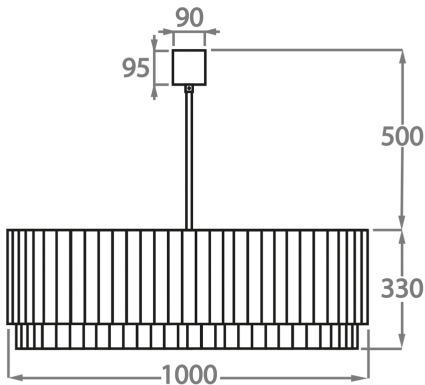

##### Murano Glass Colours

Clear Murano

Smoke  
Murano

Satin Murano

**Available Sizes**

**Size One**

CL412-O-75,  
Height: 33 cm (12.99")  
Width: 50 cm (19.69")  
Length: 75 cm (29.53")  
Bulbs: 8 x 40w E27  
Net Weight: 60 kg / 108 lb

**Size Two**

CL412-O-90,  
Height: 33 cm (12.99")  
Width: 60 cm (23.62")  
Length: 90 cm (35.43")  
Bulbs: 9 x 40w E27  
Net Weight: 85 kg / 187 lb

**Size Three**

CL412-O-100,  
Height: 33 cm (12.99")  
Width: 60 cm (23.62")  
Length: 100 cm (39.37")  
Bulbs: 10 x 40w E27  
Net Weight: 100 kg / 220 lb

**Size Four**

CL412-O-120,  
Height: 33 cm (12.99")  
Width: 70 cm (27.56")  
Length: 120 cm (47.24")  
Bulbs: 12 x 40w E27  
Net Weight: 117 kg / 258 lb

The dimensions of the central rod and ceiling rose are not included in the height measurements  
The standard rod and ceiling rose is 50cm (20"), but this can be ordered in different sizes by the customer