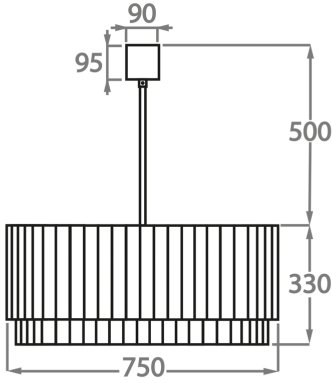

##### Murano Glass Colours

Clear Murano

Smoke  
Murano

Satin Murano

**Available Sizes**

**Size One**

CL412-O-75,  
Height: 33 cm (12.99")  
Width: 50 cm (19.69")  
Length: 75 cm (29.53")  
Bulbs: 8 x 40w E27  
Net Weight: 60 kg / 108 lb

**Size Two**

CL412-O-90,  
Height: 33 cm (12.99")  
Width: 60 cm (23.62")  
Length: 90 cm (35.43")  
Bulbs: 9 x 40w E27  
Net Weight: 85 kg / 187 lb

**Size Three**

CL412-O-100,  
Height: 33 cm (12.99")  
Width: 60 cm (23.62")  
Length: 100 cm (39.37")  
Bulbs: 10 x 40w E27  
Net Weight: 100 kg / 220 lb

**Size Four**

CL412-O-120,  
Height: 33 cm (12.99")  
Width: 70 cm (27.56")  
Length: 120 cm (47.24")  
Bulbs: 12 x 40w E27  
Net Weight: 117 kg / 258 lb

The dimensions of the central rod and ceiling rose are not included in the height measurements  
The standard rod and ceiling rose is 50cm (20"), but this can be ordered in different sizes by the customer