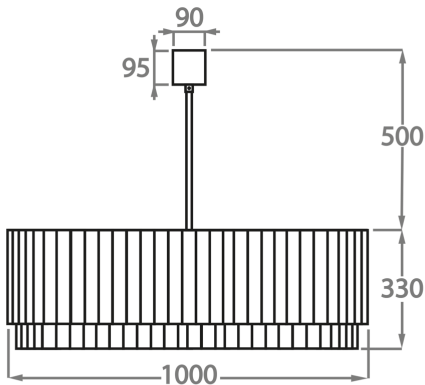

BELLA FIGURA

Oval Drum Chandelier

CL412-OVAL

Collection Name

RETRO MURANO COLLECTION

Drawing stylistic inspiration from our classic drum chandelier, this 33cm high chandelier fits comfortably into rooms with lower ceilings. Despite only being 13" high, this piece does not lose its grandeur and its crafted Murano glass rods capture light from every angle. The Oval Drum chandelier's unique design becomes a captivating focal point within whatever room that it is incorporated into.

Murano Glass Colours

Clear Murano

Smoke
Murano

Satin Murano

Available Sizes

Size One

CL412-O-75,
Height: 33 cm (12.99")
Width: 50 cm (19.69")
Length: 75 cm (29.53")
Bulbs: 8 x 40W E27
Net Weight: 60 kg / 108 lb

Size Two

CL412-O-90,
Height: 33 cm (12.99")
Width: 60 cm (23.62")
Length: 90 cm (35.43")
Bulbs: 9 x 40W E27
Net Weight: 85 kg / 187 lb

Size Three

CL412-O-100,
Height: 33 cm (12.99")
Width: 60 cm (23.62")
Length: 100 cm (39.37")
Bulbs: 10 x 40W E27
Net Weight: 100 kg / 220 lb

Size Four

CL412-O-120,
Height: 33 cm (12.99")
Width: 70 cm (27.56")
Length: 120 cm (47.24")
Bulbs: 12 x 40W E27
Net Weight: 117 kg / 258 lb

The dimensions of the central rod and ceiling rose are not included in the height measurements.
The standard rod and ceiling rose is 50cm (20"), but this can be ordered in different sizes by the customer.