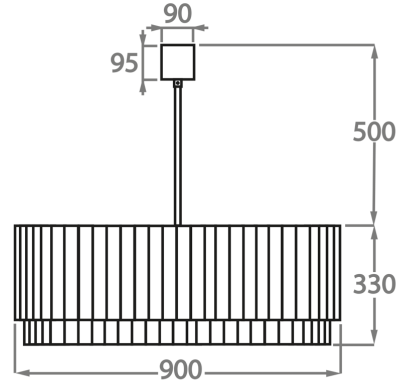

BELLA FIGURA

Oval Drum Chandelier

CL412-OVAL

Collection Name

RETRO MURANO COLLECTION

Drawing stylistic inspiration from our classic drum chandelier, this 33cm high chandelier fits comfortably into rooms with lower ceilings. Despite only being 13" high, this piece does not lose its grandeur and its crafted Murano glass rods capture light from every angle. The Oval Drum chandelier's unique design becomes a captivating focal point within whatever room that it is incorporated into.

Murano Glass Colours

Clear Murano

Smoke
Murano

Satin Murano

Available Sizes

Size One

CL412-O-75,
Height: 33 cm (12.99")
Width: 50 cm (19.69")
Length: 75 cm (29.53")
Bulbs: 8 x 40W A19
Net Weight: 60 kg / 108 lb

Size Two

CL412-O-90,
Height: 33 cm (12.99")
Width: 60 cm (23.62")
Length: 90 cm (35.43")
Bulbs: 9 x 40W A19
Net Weight: 85 kg / 187 lb

Size Three

CL412-O-100,
Height: 33 cm (12.99")
Width: 60 cm (23.62")
Length: 100 cm (39.37")
Bulbs: 10 x 40W A19
Net Weight: 100 kg / 220 lb

Size Four

CL412-O-120,
Height: 33 cm (12.99")
Width: 70 cm (27.56")
Length: 120 cm (47.24")
Bulbs: 12 x 40W A19
Net Weight: 117 kg / 258 lb

The dimensions of the central rod and ceiling rose are not included in the height measurements.
The standard rod and ceiling rose is 50cm (20"), but this can be ordered in different sizes by the customer.