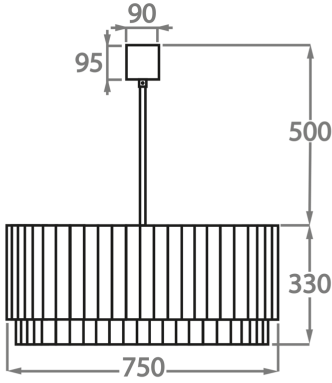

BELLA FIGURA

Oval Drum Chandelier

CL412-OVAL

Collection Name

RETRO MURANO COLLECTION

Drawing stylistic inspiration from our classic drum chandelier, this 33cm high chandelier fits comfortably into rooms with lower ceilings. Despite only being 13" high, this piece does not lose its grandeur and its crafted Murano glass rods capture light from every angle. The Oval Drum chandelier's unique design becomes a captivating focal point within whatever room that it is incorporated into.

Murano Glass Colours

Clear Murano

Smoke
Murano

Satin Murano

Available Sizes

Size One

CL412-O-75,
Height: 33 cm (12.99")
Width: 50 cm (19.69")
Length: 75 cm (29.53")
Bulbs: 8 x 40W E27
Net Weight: 60 kg / 108 lb

Size Two

CL412-O-90,
Height: 33 cm (12.99")
Width: 60 cm (23.62")
Length: 90 cm (35.43")
Bulbs: 9 x 40W E27
Net Weight: 85 kg / 187 lb

Size Three

CL412-O-100,
Height: 33 cm (12.99")
Width: 60 cm (23.62")
Length: 100 cm (39.37")
Bulbs: 10 x 40W E27
Net Weight: 100 kg / 220 lb

Size Four

CL412-O-120,
Height: 33 cm (12.99")
Width: 70 cm (27.56")
Length: 120 cm (47.24")
Bulbs: 12 x 40W E27
Net Weight: 117 kg / 258 lb

The dimensions of the central rod and ceiling rose are not included in the height measurements.
The standard rod and ceiling rose is 50cm (20"), but this can be ordered in different sizes by the customer.