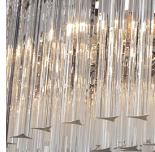

BELLA FIGURA

Oval Drum Chandelier

CL412-OVAL

Collection Name

RETRO MURANO COLLECTION

Drawing stylistic inspiration from our classic drum chandelier, this 33cm high chandelier fits comfortably into rooms with lower ceilings. Despite only being 13" high, this piece does not lose its grandeur and its crafted Murano glass rods capture light from every angle. The Oval Drum chandelier's unique design becomes a captivating focal point within whatever room that it is incorporated into.

Compatible with

Bathroom

CL412-O-90 in Clear Triangular Flat Cut Murano Glass and Chrome

Available Finishes

Metal Finishes

Chrome

Brushed Dark
Bronze

Polished Gold

Murano Glass Colours

Clear Murano

Smoke
Murano

Satin Murano

Available Sizes

Size One

CL412-O-75,
Height: 33 cm (12.99")
Width: 50 cm (19.69")
Length: 75 cm (29.53")
Bulbs: 8 x 40W A19
Net Weight: 60 kg / 108 lb