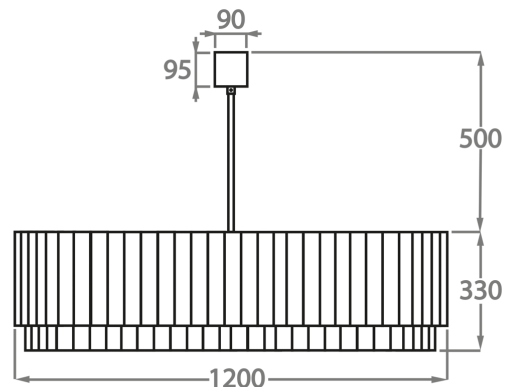

Murano Glass Colours

Clear Murano

Smoke
Murano

Satin Murano

Available Sizes

Size One

CL412-O-75,
Height: 33 cm (12.99")
Width: 50 cm (19.69")
Length: 75 cm (29.53")
Bulbs: 8 x 40W A19
Net Weight: 60 kg / 108 lb

Size Two

CL412-O-90,
Height: 33 cm (12.99")
Width: 60 cm (23.62")
Length: 90 cm (35.43")
Bulbs: 9 x 40W A19
Net Weight: 85 kg / 187 lb

Size Three

CL412-O-100,
Height: 33 cm (12.99")
Width: 60 cm (23.62")
Length: 100 cm (39.37")
Bulbs: 10 x 40W A19
Net Weight: 100 kg / 220 lb

Size Four

CL412-O-120,
Height: 33 cm (12.99")
Width: 70 cm (27.56")
Length: 120 cm (47.24")
Bulbs: 12 x 40W A19
Net Weight: 117 kg / 258 lb

The dimensions of the central rod and ceiling rose are not included in the height measurements.
The standard rod and ceiling rose is 50cm (20"), but this can be ordered in different sizes by the customer.