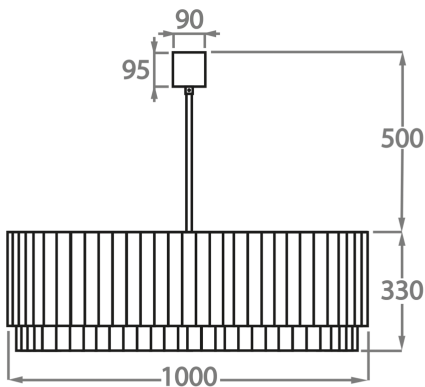

BELLA FIGURA

Oval Drum Chandelier

CL412-OVAL

Collection Name

RETRO MURANO COLLECTION

Drawing stylistic inspiration from our classic drum chandelier, this 33cm high chandelier fits comfortably into rooms with lower ceilings. Despite only being 13" high, this piece does not lose its grandeur and its crafted Murano glass rods capture light from every angle. The Oval Drum chandelier's unique design becomes a captivating focal point within whatever room that it is incorporated into.

Murano Glass Colours

Clear Murano

Smoke
Murano

Satin Murano

Available Sizes

Size One

CL412-O-75,
Height: 33 cm (12.99")
Width: 50 cm (19.69")
Length: 75 cm (29.53")
Bulbs: 8 x 40W A19
Net Weight: 60 kg / 108 lb

Size Two

CL412-O-90,
Height: 33 cm (12.99")
Width: 60 cm (23.62")
Length: 90 cm (35.43")
Bulbs: 9 x 40W A19
Net Weight: 85 kg / 187 lb

Size Three

CL412-O-100,
Height: 33 cm (12.99")
Width: 60 cm (23.62")
Length: 100 cm (39.37")
Bulbs: 10 x 40W A19
Net Weight: 100 kg / 220 lb

Size Four

CL412-O-120,
Height: 33 cm (12.99")
Width: 70 cm (27.56")
Length: 120 cm (47.24")
Bulbs: 12 x 40W A19
Net Weight: 117 kg / 258 lb

The dimensions of the central rod and ceiling rose are not included in the height measurements.
The standard rod and ceiling rose is 50cm (20"), but this can be ordered in different sizes by the customer.