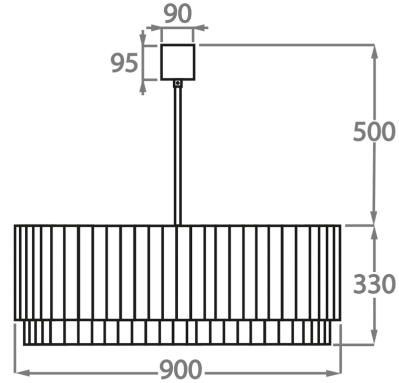

BELLA FIGURA

Oval Drum Chandelier

CL412-OVAL

Collection Name

RETRO MURANO COLLECTION

Drawing stylistic inspiration from our classic drum chandelier, this 33cm high chandelier fits comfortably into rooms with lower ceilings. Despite only being 13" high, this piece does not lose its grandeur and its crafted Murano glass rods capture light from every angle. The Oval Drum chandelier's unique design becomes a captivating focal point within whatever room that it is incorporated into.

Murano Glass Colours

Clear Murano

Smoke
Murano

Satin Murano

Available Sizes

Size One

CL412-O-75,
Height: 33 cm (12.99")
Width: 50 cm (19.69")
Length: 75 cm (29.53")
Bulbs: 8 x 40W E27
Net Weight: 60 kg / 108 lb

Size Two

CL412-O-90,
Height: 33 cm (12.99")
Width: 60 cm (23.62")
Length: 90 cm (35.43")
Bulbs: 9 x 40W E27
Net Weight: 85 kg / 187 lb

Size Three

CL412-O-100,
Height: 33 cm (12.99")
Width: 60 cm (23.62")
Length: 100 cm (39.37")
Bulbs: 10 x 40W E27
Net Weight: 100 kg / 220 lb

Size Four

CL412-O-120,
Height: 33 cm (12.99")
Width: 70 cm (27.56")
Length: 120 cm (47.24")
Bulbs: 12 x 40W E27
Net Weight: 117 kg / 258 lb

The dimensions of the central rod and ceiling rose are not included in the height measurements.
The standard rod and ceiling rose is 50cm (20"), but this can be ordered in different sizes by the customer.