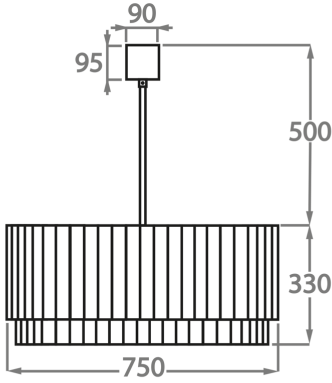

BELLA FIGURA

Oval Drum Chandelier

CL412-OVAL

Collection Name

RETRO MURANO COLLECTION

Drawing stylistic inspiration from our classic drum chandelier, this 33cm high chandelier fits comfortably into rooms with lower ceilings. Despite only being 13" high, this piece does not lose its grandeur and its crafted Murano glass rods capture light from every angle. The Oval Drum chandelier's unique design becomes a captivating focal point within whatever room that it is incorporated into.

Murano Glass Colours

Clear Murano

Smoke
Murano

Satin Murano

Available Sizes

Size One

CL412-O-75,
Height: 33 cm (12.99")
Width: 50 cm (19.69")
Length: 75 cm (29.53")
Bulbs: 8 x 40W A19
Net Weight: 60 kg / 108 lb

Size Two

CL412-O-90,
Height: 33 cm (12.99")
Width: 60 cm (23.62")
Length: 90 cm (35.43")
Bulbs: 9 x 40W A19
Net Weight: 85 kg / 187 lb

Size Three

CL412-O-100,
Height: 33 cm (12.99")
Width: 60 cm (23.62")
Length: 100 cm (39.37")
Bulbs: 10 x 40W A19
Net Weight: 100 kg / 220 lb

Size Four

CL412-O-120,
Height: 33 cm (12.99")
Width: 70 cm (27.56")
Length: 120 cm (47.24")
Bulbs: 12 x 40W A19
Net Weight: 117 kg / 258 lb

The dimensions of the central rod and ceiling rose are not included in the height measurements.
The standard rod and ceiling rose is 50cm (20"), but this can be ordered in different sizes by the customer.