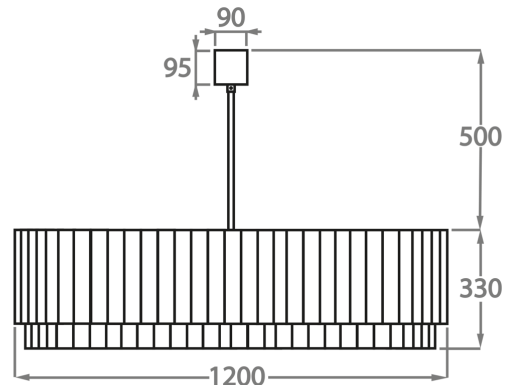

Murano Glass Colours

Clear Murano

Smoke
Murano

Satin Murano

Available Sizes

Size One

CL412-O-75,
Height: 33 cm (12.99")
Width: 50 cm (19.69")
Length: 75 cm (29.53")
Bulbs: 8 x 40W E27
Net Weight: 60 kg / 108 lb

Size Two

CL412-O-90,
Height: 33 cm (12.99")
Width: 60 cm (23.62")
Length: 90 cm (35.43")
Bulbs: 9 x 40W E27
Net Weight: 85 kg / 187 lb

Size Three

CL412-O-100,
Height: 33 cm (12.99")
Width: 60 cm (23.62")
Length: 100 cm (39.37")
Bulbs: 10 x 40W E27
Net Weight: 100 kg / 220 lb

Size Four

CL412-O-120,
Height: 33 cm (12.99")
Width: 70 cm (27.56")
Length: 120 cm (47.24")
Bulbs: 12 x 40W E27
Net Weight: 117 kg / 258 lb

The dimensions of the central rod and ceiling rose are not included in the height measurements.
The standard rod and ceiling rose is 50cm (20"), but this can be ordered in different sizes by the customer.