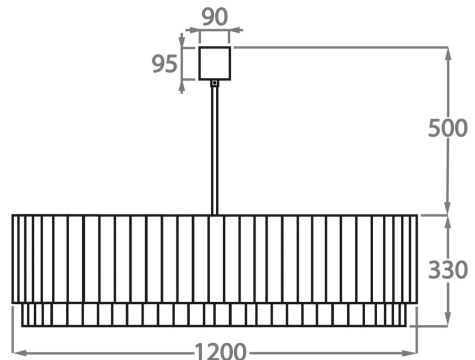

#### Murano Glass Colours

Clear Murano

Smoke  
Murano

Satin Murano

Available Sizes

**Size One**

CL412-PEN,  
Height: 28 cm (11.02")  
Diameter: 25 cm (9.84")  
Bulbs: 3 x 40W E14  
Net Weight: 10 kg / 22 lb

**Size Four**

CL412-60,  
Height: 33 cm (12.99")  
Diameter: 60 cm (23.62")  
Bulbs: 6 x 40W E27  
Net Weight: 39 kg / 86 lb

**Size Five**

CL412-75,  
Height: 33 cm (12.99")  
Diameter: 75 cm (29.53")  
Bulbs: 8 x 40W E27  
Net Weight: 49 kg / 108 lb

**Size Six**

CL412-90,  
Height: 33 cm (12.99")  
Diameter: 90 cm (35.43")  
Bulbs: 9 x 40W E27  
Net Weight: 64 kg / 141 lb

**Size Seven**

CL412-100,  
Height: 33 cm (12.99")  
Diameter: 100 cm (39.37")  
Bulbs: 12 x 40W E27  
Net Weight: 96 kg / 212 lb

**Size Eight**

CL412-120,  
Height: 33 cm (12.99")  
Diameter: 120 cm (47.24")  
Bulbs: 12 x 40W E27  
Net Weight: 97 kg / 214 lb

**Size Nine**

CL412-130,

Height: 33 cm (12.99")

Diameter: 130 cm (51.18")

Bulbs: 18 x 40W E27