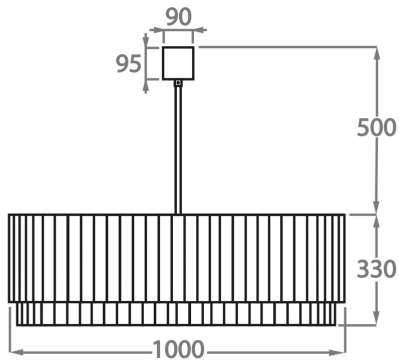

#### Murano Glass Colours

Clear Murano

Smoke  
Murano

Satin Murano

Available Sizes

**Size One**

CL412-PEN,  
Height: 28 cm (11.02")  
Diameter: 25 cm (9.84")  
Bulbs: 3 x 40W E14  
Net Weight: 10 kg / 22 lb

**Size Two**

CL412-35,  
Height: 33 cm (12.99")  
Diameter: 35 cm (13.78")  
Bulbs: 3 x 40W E27  
Net Weight: 19 kg / 42 lb

**Size Three**

CL412-45,  
Height: 33 cm (12.99")  
Diameter: 45 cm (17.72")  
Bulbs: 4 x 40W E27  
Net Weight: 30 kg / 66 lb

**Size Four**

CL412-60,  
Height: 33 cm (12.99")  
Diameter: 60 cm (23.62")  
Bulbs: 6 x 40W E27  
Net Weight: 39 kg / 86 lb

**Size Five**

CL412-75,  
Height: 33 cm (12.99")  
Diameter: 75 cm (29.53")  
Bulbs: 8 x 40W E27  
Net Weight: 49 kg / 108 lb

**Size Six**

CL412-90,  
Height: 33 cm (12.99")  
Diameter: 90 cm (35.43")  
Bulbs: 9 x 40W E27  
Net Weight: 64 kg / 141 lb

**Size Seven**

CL412-100,  
Height: 33 cm (12.99")  
Diameter: 100 cm (39.37")  
Bulbs: 12 x 40W E27  
Net Weight: 96 kg / 212 lb