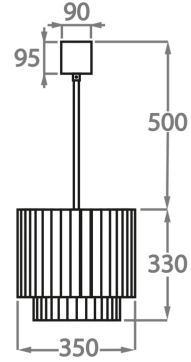

#### Murano Glass Colours

Clear Murano

Smoke  
Murano

Satin Murano

Available Sizes

**Size One**

CL412-PEN,  
Height: 28 cm (11.02")  
Diameter: 25 cm (9.84")  
Bulbs: 3 x 40W E14  
Net Weight: 10 kg / 22 lb

**Size Two**

CL412-35,  
Height: 33 cm (12.99")  
Diameter: 35 cm (13.78")  
Bulbs: 3 x 40W E27  
Net Weight: 19 kg / 42 lb

**Size Three**

CL412-45,  
Height: 33 cm (12.99")  
Diameter: 45 cm (17.72")  
Bulbs: 4 x 40W E27  
Net Weight: 30 kg / 66 lb

**Size Four**

CL412-60,  
Height: 33 cm (12.99")  
Diameter: 60 cm (23.62")  
Bulbs: 6 x 40W E27  
Net Weight: 39 kg / 86 lb

**Size Five**

CL412-75,  
Height: 33 cm (12.99")  
Diameter: 75 cm (29.53")  
Bulbs: 8 x 40W E27  
Net Weight: 49 kg / 108 lb

**Size Six**

CL412-90,  
Height: 33 cm (12.99")  
Diameter: 90 cm (35.43")  
Bulbs: 9 x 40W E27  
Net Weight: 64 kg / 141 lb

**Size Seven**

CL412-100,  
Height: 33 cm (12.99")  
Diameter: 100 cm (39.37")  
Bulbs: 12 x 40W E27  
Net Weight: 96 kg / 212 lb