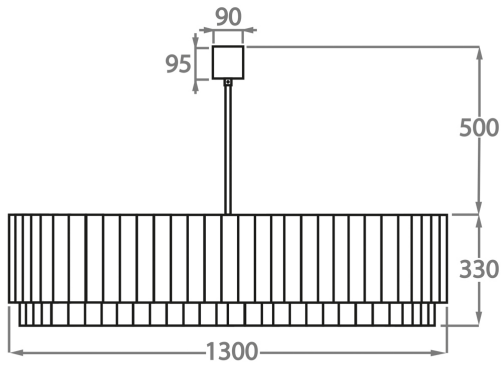

#### Murano Glass Colours

Clear Murano

Smoke  
Murano

Satin Murano

Available Sizes

**Size One**

CL412-PEN,  
Height: 28 cm (11.02")  
Diameter: 25 cm (9.84")  
Bulbs: 3 x 40W E14  
Net Weight: 10 kg / 22 lb

**Size Six**

CL412-90,  
Height: 33 cm (12.99")  
Diameter: 90 cm (35.43")  
Bulbs: 9 x 40W E27  
Net Weight: 64 kg / 141 lb

**Size Seven**

CL412-100,  
Height: 33 cm (12.99")  
Diameter: 100 cm (39.37")  
Bulbs: 12 x 40W E27  
Net Weight: 96 kg / 212 lb

**Size Eight**

CL412-120,  
Height: 33 cm (12.99")  
Diameter: 120 cm (47.24")  
Bulbs: 12 x 40W E27  
Net Weight: 97 kg / 214 lb

**Size Nine**

CL412-130,

Height: 33 cm (12.99")

Diameter: 130 cm (51.18")

Bulbs: 18 x 40W E27

Net Weight: 138 kg / 304 lb

The dimensions of the central rod/chain and ceiling rose are not included in the height measurements.  
The standard rod and ceiling rose is 50cm (20"), but this can be ordered in different sizes by the customer.