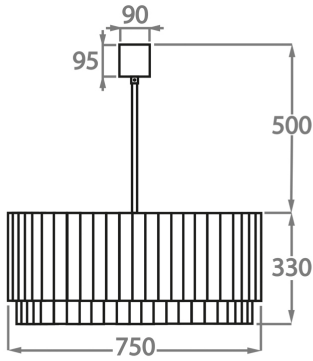

#### Murano Glass Colours

Clear Murano

Smoke  
Murano

Satin Murano

Available Sizes

**Size One**

CL412-PEN,  
Height: 28 cm (11.02")  
Diameter: 25 cm (9.84")  
Bulbs: 3 x 40W E14  
Net Weight: 10 kg / 22 lb

**Size Two**

CL412-35,  
Height: 33 cm (12.99")  
Diameter: 35 cm (13.78")  
Bulbs: 3 x 40W E27  
Net Weight: 19 kg / 42 lb

**Size Three**

CL412-45,  
Height: 33 cm (12.99")  
Diameter: 45 cm (17.72")  
Bulbs: 4 x 40W E27  
Net Weight: 30 kg / 66 lb

**Size Four**

CL412-60,  
Height: 33 cm (12.99")  
Diameter: 60 cm (23.62")  
Bulbs: 6 x 40W E27  
Net Weight: 39 kg / 86 lb

**Size Five**

CL412-75,  
Height: 33 cm (12.99")  
Diameter: 75 cm (29.53")  
Bulbs: 8 x 40W E27  
Net Weight: 49 kg / 108 lb

**Size Six**

CL412-90,  
Height: 33 cm (12.99")  
Diameter: 90 cm (35.43")  
Bulbs: 9 x 40W E27  
Net Weight: 64 kg / 141 lb

**Size Seven**

CL412-100,  
Height: 33 cm (12.99")  
Diameter: 100 cm (39.37")  
Bulbs: 12 x 40W E27  
Net Weight: 96 kg / 212 lb