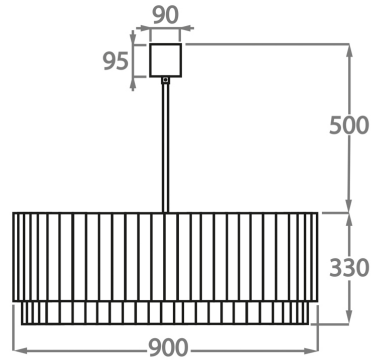

#### Murano Glass Colours

Clear Murano

Smoke  
Murano

Satin Murano

Available Sizes

**Size One**

CL412-PEN,  
Height: 28 cm (11.02")  
Diameter: 25 cm (9.84")  
Bulbs: 3 x 40W E14  
Net Weight: 10 kg / 22 lb

**Size Two**

CL412-35,  
Height: 33 cm (12.99")  
Diameter: 35 cm (13.78")  
Bulbs: 3 x 40W E27  
Net Weight: 19 kg / 42 lb

**Size Three**

CL412-45,  
Height: 33 cm (12.99")  
Diameter: 45 cm (17.72")  
Bulbs: 4 x 40W E27  
Net Weight: 30 kg / 66 lb

**Size Four**

CL412-60,  
Height: 33 cm (12.99")  
Diameter: 60 cm (23.62")  
Bulbs: 6 x 40W E27  
Net Weight: 39 kg / 86 lb

**Size Five**

CL412-75,  
Height: 33 cm (12.99")  
Diameter: 75 cm (29.53")  
Bulbs: 8 x 40W E27  
Net Weight: 49 kg / 108 lb

**Size Six**

CL412-90,  
Height: 33 cm (12.99")  
Diameter: 90 cm (35.43")  
Bulbs: 9 x 40W E27  
Net Weight: 64 kg / 141 lb

**Size Seven**

CL412-100,  
Height: 33 cm (12.99")  
Diameter: 100 cm (39.37")  
Bulbs: 12 x 40W E27  
Net Weight: 96 kg / 212 lb