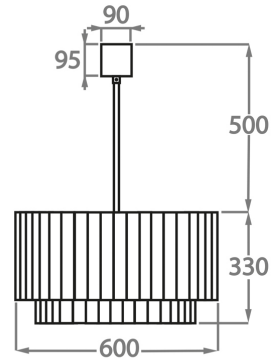

#### Murano Glass Colours

Clear Murano

Smoke  
Murano

Satin Murano

Available Sizes

**Size One**

CL412-PEN,  
Height: 28 cm (11.02")  
Diameter: 25 cm (9.84")  
Bulbs: 3 x 40W E14  
Net Weight: 10 kg / 22 lb

**Size Two**

CL412-35,  
Height: 33 cm (12.99")  
Diameter: 35 cm (13.78")  
Bulbs: 3 x 40W E27  
Net Weight: 19 kg / 42 lb

**Size Three**

CL412-45,  
Height: 33 cm (12.99")  
Diameter: 45 cm (17.72")  
Bulbs: 4 x 40W E27  
Net Weight: 30 kg / 66 lb

**Size Four**

CL412-60,  
Height: 33 cm (12.99")  
Diameter: 60 cm (23.62")  
Bulbs: 6 x 40W E27  
Net Weight: 39 kg / 86 lb

**Size Five**

CL412-75,  
Height: 33 cm (12.99")  
Diameter: 75 cm (29.53")  
Bulbs: 8 x 40W E27  
Net Weight: 49 kg / 108 lb

**Size Six**

CL412-90,  
Height: 33 cm (12.99")  
Diameter: 90 cm (35.43")  
Bulbs: 9 x 40W E27  
Net Weight: 64 kg / 141 lb

**Size Seven**

CL412-100,  
Height: 33 cm (12.99")  
Diameter: 100 cm (39.37")  
Bulbs: 12 x 40W E27  
Net Weight: 96 kg / 212 lb