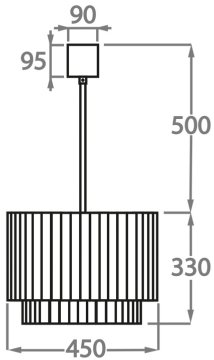

#### Murano Glass Colours

Clear Murano

Smoke  
Murano

Satin Murano

Available Sizes

**Size One**

CL412-PEN,  
Height: 28 cm (11.02")  
Diameter: 25 cm (9.84")  
Bulbs: 3 x 40W E14  
Net Weight: 10 kg / 22 lb

**Size Two**

CL412-35,  
Height: 33 cm (12.99")  
Diameter: 35 cm (13.78")  
Bulbs: 3 x 40W E27  
Net Weight: 19 kg / 42 lb

**Size Three**

CL412-45,  
Height: 33 cm (12.99")  
Diameter: 45 cm (17.72")  
Bulbs: 4 x 40W E27  
Net Weight: 30 kg / 66 lb

**Size Four**

CL412-60,  
Height: 33 cm (12.99")  
Diameter: 60 cm (23.62")  
Bulbs: 6 x 40W E27  
Net Weight: 39 kg / 86 lb

**Size Five**

CL412-75,  
Height: 33 cm (12.99")  
Diameter: 75 cm (29.53")  
Bulbs: 8 x 40W E27  
Net Weight: 49 kg / 108 lb

**Size Six**

CL412-90,  
Height: 33 cm (12.99")  
Diameter: 90 cm (35.43")  
Bulbs: 9 x 40W E27  
Net Weight: 64 kg / 141 lb

**Size Seven**

CL412-100,  
Height: 33 cm (12.99")  
Diameter: 100 cm (39.37")  
Bulbs: 12 x 40W E27  
Net Weight: 96 kg / 212 lb