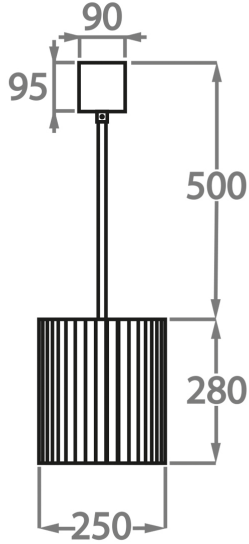

#### Murano Glass Colours

Clear Murano

Smoke  
Murano

Satin Murano

Available Sizes

**Size One**

CL412-PEN,  
Height: 28 cm (11.02")  
Diameter: 25 cm (9.84")  
Bulbs: 3 x 40W E14  
Net Weight: 10 kg / 22 lb

**Size Two**

CL412-35,  
Height: 33 cm (12.99")  
Diameter: 35 cm (13.78")  
Bulbs: 3 x 40W E27  
Net Weight: 19 kg / 42 lb

**Size Three**

CL412-45,  
Height: 33 cm (12.99")  
Diameter: 45 cm (17.72")  
Bulbs: 4 x 40W E27  
Net Weight: 30 kg / 66 lb

**Size Four**

CL412-60,  
Height: 33 cm (12.99")  
Diameter: 60 cm (23.62")  
Bulbs: 6 x 40W E27  
Net Weight: 39 kg / 86 lb

**Size Five**

CL412-75,  
Height: 33 cm (12.99")  
Diameter: 75 cm (29.53")  
Bulbs: 8 x 40W E27  
Net Weight: 49 kg / 108 lb

**Size Six**

CL412-90,  
Height: 33 cm (12.99")  
Diameter: 90 cm (35.43")  
Bulbs: 9 x 40W E27  
Net Weight: 64 kg / 141 lb

**Size Seven**

CL412-100,  
Height: 33 cm (12.99")  
Diameter: 100 cm (39.37")  
Bulbs: 12 x 40W E27  
Net Weight: 96 kg / 212 lb