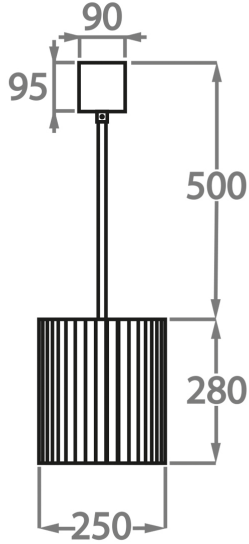

Polished Gold

Murano Glass Colours

Clear Murano

Smoke
Murano

Satin Murano

Available Sizes

Size One

CL412-PEN,
Height: 28 cm (11.02")
Diameter: 25 cm (9.84")
Bulbs: 3 x 40W E14
Net Weight: 10 kg / 22 lb

Size Two

CL412-35,
Height: 33 cm (12.99")
Diameter: 35 cm (13.78")
Bulbs: 3 x 40w E27
Net Weight: 19 kg / 42 lb

Size Three

CL412-45,
Height: 33 cm (12.99")
Diameter: 45 cm (17.72")
Bulbs: 4 x 40w E27
Net Weight: 22 kg / 49 lb

Size Four

CL412-60,
Height: 33 cm (12.99")
Diameter: 60 cm (23.62")
Bulbs: 6 x 40w E27
Net Weight: 36 kg / 79 lb

Size Five

CL412-75,
Height: 33 cm (12.99")
Diameter: 75 cm (29.53")
Bulbs: 8 x 40w E27
Net Weight: 49 kg / 108 lb

Size Six

CL412-90,
Height: 33 cm (12.99")
Diameter: 90 cm (35.43")
Bulbs: 9 x 40w E27
Net Weight: 64 kg / 142 lb

Size Seven

CL412-100,
Height: 33 cm (12.99")
Diameter: 100 cm (39.37")
Bulbs: 12 x 40w E27
Net Weight: 96 kg / 212 lb