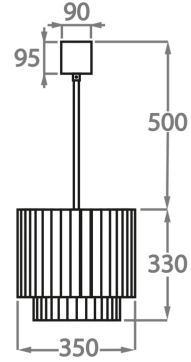

Polished Gold

Murano Glass Colours

Clear Murano

Smoke
Murano

Satin Murano

Available Sizes

Size One

CL412-PEN,
Height: 28 cm (11.02")
Diameter: 25 cm (9.84")
Bulbs: 3 x 40W E14
Net Weight: 10 kg / 22 lb

Size Two

CL412-35,
Height: 33 cm (12.99")
Diameter: 35 cm (13.78")
Bulbs: 3 x 40w E27
Net Weight: 19 kg / 42 lb

Size Three

CL412-45,
Height: 33 cm (12.99")
Diameter: 45 cm (17.72")
Bulbs: 4 x 40w E27
Net Weight: 22 kg / 49 lb

Size Four

CL412-60,
Height: 33 cm (12.99")
Diameter: 60 cm (23.62")
Bulbs: 6 x 40w E27
Net Weight: 36 kg / 79 lb

Size Five

CL412-75,
Height: 33 cm (12.99")
Diameter: 75 cm (29.53")
Bulbs: 8 x 40w E27
Net Weight: 49 kg / 108 lb

Size Six

CL412-90,
Height: 33 cm (12.99")
Diameter: 90 cm (35.43")
Bulbs: 9 x 40w E27
Net Weight: 64 kg / 142 lb

Size Seven

CL412-100,
Height: 33 cm (12.99")
Diameter: 100 cm (39.37")
Bulbs: 12 x 40w E27
Net Weight: 96 kg / 212 lb