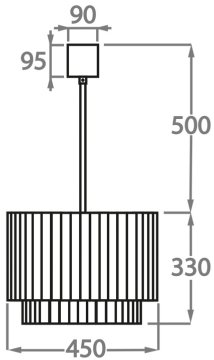

Polished Gold

Murano Glass Colours

Clear Murano

Smoke
Murano

Satin Murano

Available Sizes

Size One

CL412-PEN,
Height: 28 cm (11.02")
Diameter: 25 cm (9.84")
Bulbs: 3 x 40W E14
Net Weight: 10 kg / 22 lb

Size Two

CL412-35,
Height: 33 cm (12.99")
Diameter: 35 cm (13.78")
Bulbs: 3 x 40w E27
Net Weight: 19 kg / 42 lb

Size Three

CL412-45,
Height: 33 cm (12.99")
Diameter: 45 cm (17.72")
Bulbs: 4 x 40w E27
Net Weight: 22 kg / 49 lb

Size Four

CL412-60,
Height: 33 cm (12.99")
Diameter: 60 cm (23.62")
Bulbs: 6 x 40w E27
Net Weight: 36 kg / 79 lb

Size Five

CL412-75,
Height: 33 cm (12.99")
Diameter: 75 cm (29.53")
Bulbs: 8 x 40w E27
Net Weight: 49 kg / 108 lb

Size Six

CL412-90,
Height: 33 cm (12.99")
Diameter: 90 cm (35.43")
Bulbs: 9 x 40w E27
Net Weight: 64 kg / 142 lb

Size Seven

CL412-100,
Height: 33 cm (12.99")
Diameter: 100 cm (39.37")
Bulbs: 12 x 40w E27
Net Weight: 96 kg / 212 lb