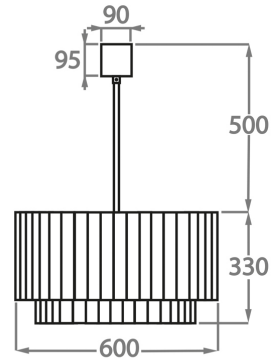

Polished Gold

Murano Glass Colours

Clear Murano

Smoke
Murano

Satin Murano

Available Sizes

Size One

CL412-PEN,
Height: 28 cm (11.02")
Diameter: 25 cm (9.84")
Bulbs: 3 x 40W E14
Net Weight: 10 kg / 22 lb

Size Two

CL412-35,
Height: 33 cm (12.99")
Diameter: 35 cm (13.78")
Bulbs: 3 x 40w E27
Net Weight: 19 kg / 42 lb

Size Three

CL412-45,
Height: 33 cm (12.99")
Diameter: 45 cm (17.72")
Bulbs: 4 x 40w E27
Net Weight: 22 kg / 49 lb

Size Four

CL412-60,
Height: 33 cm (12.99")
Diameter: 60 cm (23.62")
Bulbs: 6 x 40w E27
Net Weight: 36 kg / 79 lb

Size Five

CL412-75,
Height: 33 cm (12.99")
Diameter: 75 cm (29.53")
Bulbs: 8 x 40w E27
Net Weight: 49 kg / 108 lb

Size Six

CL412-90,
Height: 33 cm (12.99")
Diameter: 90 cm (35.43")
Bulbs: 9 x 40w E27
Net Weight: 64 kg / 142 lb

Size Seven

CL412-100,
Height: 33 cm (12.99")
Diameter: 100 cm (39.37")
Bulbs: 12 x 40w E27
Net Weight: 96 kg / 212 lb