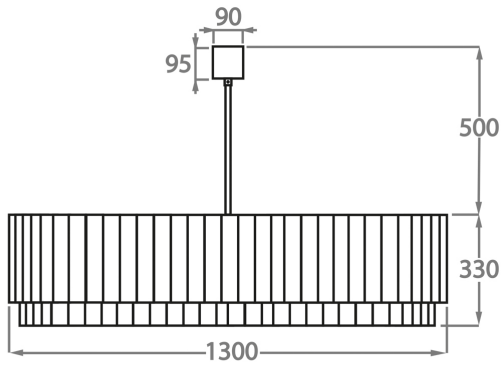

Size Four

CL412-60,
Height: 33 cm (12.99")
Diameter: 60 cm (23.62")
Bulbs: 6 x 40w E27
Net Weight: 36 kg / 79 lb

Size Five

CL412-75,
Height: 33 cm (12.99")
Diameter: 75 cm (29.53")
Bulbs: 8 x 40w E27
Net Weight: 49 kg / 108 lb

Size Six

CL412-90,
Height: 33 cm (12.99")
Diameter: 90 cm (35.43")
Bulbs: 9 x 40w E27
Net Weight: 64 kg / 142 lb

Size Seven

CL412-100,
Height: 33 cm (12.99")
Diameter: 100 cm (39.37")
Bulbs: 12 x 40w E27
Net Weight: 96 kg / 212 lb

Size Eight

CL412-120,
Height: 33 cm (12.99")
Diameter: 120 cm (47.24")
Bulbs: 12 x 40w E27
Net Weight: 97 kg / 214 lb

Size Nine

CL412-130,

Height: 33 cm (12.99")

Diameter: 130 cm (51.18")

Bulbs: 18 x 40w E27

Net Weight: 138 kg / 304 lb

The dimensions of the central rod/chain and ceiling rose are not included in the height measurements

The standard rod and ceiling rose is 50cm (20"), but this can be ordered in different sizes by the customer