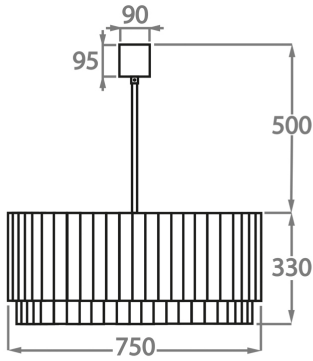

Polished Gold

Murano Glass Colours

Clear Murano

Smoke
Murano

Satin Murano

Available Sizes

Size One

CL412-PEN,
Height: 28 cm (11.02")
Diameter: 25 cm (9.84")
Bulbs: 3 x 40W E14
Net Weight: 10 kg / 22 lb

Size Two

CL412-35,
Height: 33 cm (12.99")
Diameter: 35 cm (13.78")
Bulbs: 3 x 40w E27
Net Weight: 19 kg / 42 lb

Size Three

CL412-45,
Height: 33 cm (12.99")
Diameter: 45 cm (17.72")
Bulbs: 4 x 40w E27
Net Weight: 22 kg / 49 lb

Size Four

CL412-60,
Height: 33 cm (12.99")
Diameter: 60 cm (23.62")
Bulbs: 6 x 40w E27
Net Weight: 36 kg / 79 lb

Size Five

CL412-75,
Height: 33 cm (12.99")
Diameter: 75 cm (29.53")
Bulbs: 8 x 40w E27
Net Weight: 49 kg / 108 lb

Size Six

CL412-90,
Height: 33 cm (12.99")
Diameter: 90 cm (35.43")
Bulbs: 9 x 40w E27
Net Weight: 64 kg / 142 lb

Size Seven

CL412-100,
Height: 33 cm (12.99")
Diameter: 100 cm (39.37")
Bulbs: 12 x 40w E27
Net Weight: 96 kg / 212 lb