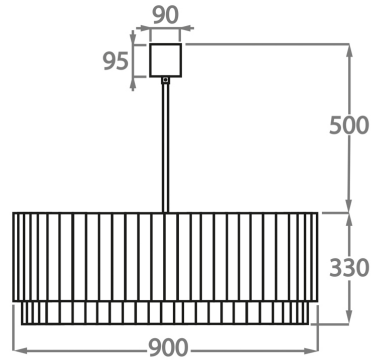

Size Two

CL412-35,
Height: 33 cm (12.99")
Diameter: 35 cm (13.78")
Bulbs: 3 x 40w E27
Net Weight: 19 kg / 42 lb

Size Three

CL412-45,
Height: 33 cm (12.99")
Diameter: 45 cm (17.72")
Bulbs: 4 x 40w E27
Net Weight: 22 kg / 49 lb

Size Four

CL412-60,
Height: 33 cm (12.99")
Diameter: 60 cm (23.62")
Bulbs: 6 x 40w E27
Net Weight: 36 kg / 79 lb

Size Five

CL412-75,
Height: 33 cm (12.99")
Diameter: 75 cm (29.53")
Bulbs: 8 x 40w E27
Net Weight: 49 kg / 108 lb

Size Six

CL412-90,
Height: 33 cm (12.99")
Diameter: 90 cm (35.43")
Bulbs: 9 x 40w E27
Net Weight: 64 kg / 142 lb

Size Seven

CL412-100,
Height: 33 cm (12.99")
Diameter: 100 cm (39.37")
Bulbs: 12 x 40w E27
Net Weight: 96 kg / 212 lb

Size Eight

CL412-120,
Height: 33 cm (12.99")
Diameter: 120 cm (47.24")
Bulbs: 12 x 40w E27
Net Weight: 97 kg / 214 lb

Size Nine

CL412-130,

Height: 33 cm (12.99")

Diameter: 130 cm (51.18")

Bulbs: 18 x 40w E27