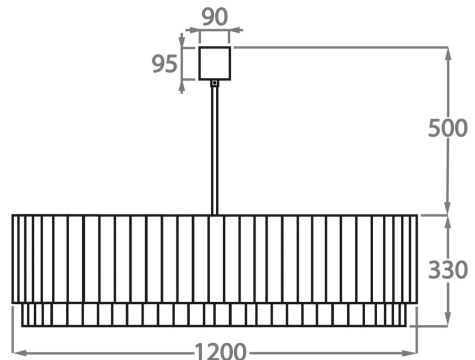

Size Four

CL412-60,
Height: 33 cm (12.99")
Diameter: 60 cm (23.62")
Bulbs: 6 x 40w E27
Net Weight: 36 kg / 79 lb

Size Five

CL412-75,
Height: 33 cm (12.99")
Diameter: 75 cm (29.53")
Bulbs: 8 x 40w E27
Net Weight: 49 kg / 108 lb

Size Six

CL412-90,
Height: 33 cm (12.99")
Diameter: 90 cm (35.43")
Bulbs: 9 x 40w E27
Net Weight: 64 kg / 142 lb

Size Seven

CL412-100,
Height: 33 cm (12.99")
Diameter: 100 cm (39.37")
Bulbs: 12 x 40w E27
Net Weight: 96 kg / 212 lb

Size Eight

CL412-120,
Height: 33 cm (12.99")
Diameter: 120 cm (47.24")
Bulbs: 12 x 40w E27
Net Weight: 97 kg / 214 lb

Size Nine

CL412-130,

Height: 33 cm (12.99")

Diameter: 130 cm (51.18")

Bulbs: 18 x 40w E27

Net Weight: 138 kg / 304 lb

The dimensions of the central rod/chain and ceiling rose are not included in the height measurements

The standard rod and ceiling rose is 50cm (20"), but this can be ordered in different sizes by the customer