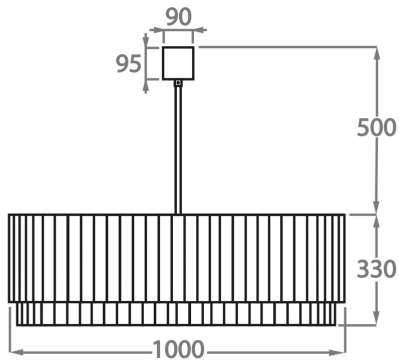

Size Two

CL412-35,
Height: 33 cm (12.99")
Diameter: 35 cm (13.78")
Bulbs: 3 x 40w E27
Net Weight: 19 kg / 42 lb

Size Three

CL412-45,
Height: 33 cm (12.99")
Diameter: 45 cm (17.72")
Bulbs: 4 x 40w E27
Net Weight: 22 kg / 49 lb

Size Four

CL412-60,
Height: 33 cm (12.99")
Diameter: 60 cm (23.62")
Bulbs: 6 x 40w E27
Net Weight: 36 kg / 79 lb

Size Five

CL412-75,
Height: 33 cm (12.99")
Diameter: 75 cm (29.53")
Bulbs: 8 x 40w E27
Net Weight: 49 kg / 108 lb

Size Six

CL412-90,
Height: 33 cm (12.99")
Diameter: 90 cm (35.43")
Bulbs: 9 x 40w E27
Net Weight: 64 kg / 142 lb

Size Seven

CL412-100,
Height: 33 cm (12.99")
Diameter: 100 cm (39.37")
Bulbs: 12 x 40w E27
Net Weight: 96 kg / 212 lb

Size Eight

CL412-120,
Height: 33 cm (12.99")
Diameter: 120 cm (47.24")
Bulbs: 12 x 40w E27
Net Weight: 97 kg / 214 lb

Size Nine

CL412-130,

Height: 33 cm (12.99")

Diameter: 130 cm (51.18")

Bulbs: 18 x 40w E27