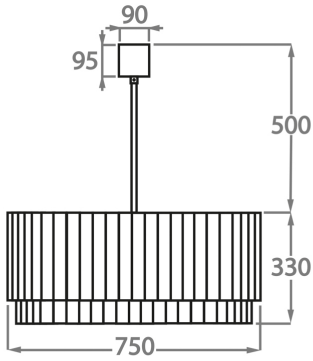

Polished Gold

Murano Glass Colours

Clear Murano

Smoke
Murano

Satin Murano

Available Sizes

Size One

CL451-25,
Height: 33 cm (12.99")
Diameter: 25 cm (9.84")
Bulbs: 3 x 40W E14
Net Weight: 12 kg / 26 lb

Size Two

CL451-35,
Height: 33 cm (12.99")
Diameter: 35 cm (13.78")
Bulbs: 3 x 40W E27
Net Weight: 19 kg / 41 lb

Size Three

CL451-45,
Height: 33 cm (12.99")
Diameter: 45 cm (17.72")
Bulbs: 4 x 40W E27
Net Weight: 30 kg / 66 lb

Size Four

CL451-60,
Height: 33 cm (12.99")
Diameter: 60 cm (23.62")
Bulbs: 6 x 40W E27

Size Five

CL451-75,
Height: 33 cm (12.99")
Diameter: 75 cm (29.53")
Bulbs: 8 x 40W E27
Net Weight: 40 kg / 88 lb

Size Six

CL451-90,
Height: 33 cm (12.99")
Diameter: 90 cm (35.43")
Bulbs: 9 x 40W E27
Net Weight: 84 kg / 185 lb

Size Seven

CL451-100,
Height: 33 cm (12.99")
Diameter: 100 cm (39.37")
Bulbs: 12 x 40W E27
Net Weight: 96 kg / 212 lb