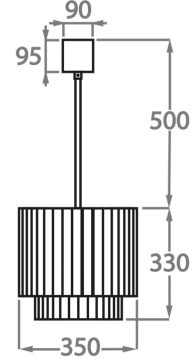

Polished Gold

Murano Glass Colours

Clear Murano

Smoke
Murano

Satin Murano

Available Sizes

Size One

CL451-25,
Height: 33 cm (12.99")
Diameter: 25 cm (9.84")
Bulbs: 3 x 40W E14
Net Weight: 12 kg / 26 lb

Size Two

CL451-35,
Height: 33 cm (12.99")
Diameter: 35 cm (13.78")
Bulbs: 3 x 40W E27
Net Weight: 19 kg / 41 lb

Size Three

CL451-45,
Height: 33 cm (12.99")
Diameter: 45 cm (17.72")
Bulbs: 4 x 40W E27
Net Weight: 30 kg / 66 lb

Size Four

CL451-60,
Height: 33 cm (12.99")
Diameter: 60 cm (23.62")
Bulbs: 6 x 40W E27

Size Five

CL451-75,
Height: 33 cm (12.99")
Diameter: 75 cm (29.53")
Bulbs: 8 x 40W E27
Net Weight: 40 kg / 88 lb

Size Six

CL451-90,
Height: 33 cm (12.99")
Diameter: 90 cm (35.43")
Bulbs: 9 x 40W E27
Net Weight: 84 kg / 185 lb

Size Seven

CL451-100,
Height: 33 cm (12.99")
Diameter: 100 cm (39.37")
Bulbs: 12 x 40W E27
Net Weight: 96 kg / 212 lb