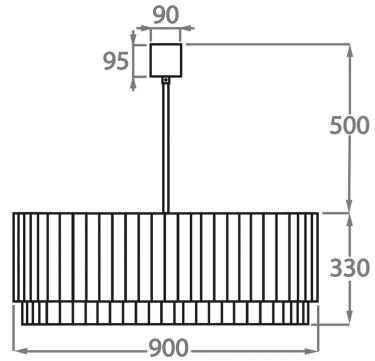

Size Two

CL451-35,
Height: 33 cm (12.99")
Diameter: 35 cm (13.78")
Bulbs: 3 x 40W E27
Net Weight: 19 kg / 41 lb

Size Three

CL451-45,
Height: 33 cm (12.99")
Diameter: 45 cm (17.72")
Bulbs: 4 x 40W E27
Net Weight: 30 kg / 66 lb

Size Four

CL451-60,
Height: 33 cm (12.99")
Diameter: 60 cm (23.62")
Bulbs: 6 x 40W E27

Size Five

CL451-75,
Height: 33 cm (12.99")
Diameter: 75 cm (29.53")
Bulbs: 8 x 40W E27
Net Weight: 40 kg / 88 lb

Size Six

CL451-90,
Height: 33 cm (12.99")
Diameter: 90 cm (35.43")
Bulbs: 9 x 40W E27
Net Weight: 84 kg / 185 lb

Size Seven

CL451-100,
Height: 33 cm (12.99")
Diameter: 100 cm (39.37")
Bulbs: 12 x 40W E27
Net Weight: 96 kg / 212 lb

Size Eight

CL451-120,
Height: 33 cm (12.99")
Diameter: 120 cm (47.24")
Bulbs: 12 x 40W E27

Size Nine

CL451-130,

Height: 33 cm (12.99")

Diameter: 130 cm (51.18")

Bulbs: 18 x 40W E27

Net Weight: 138 kg / 304 lb