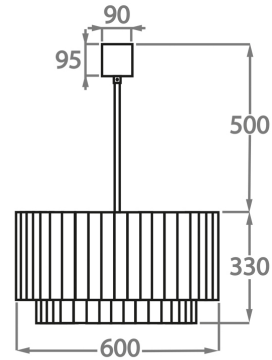

Polished Gold

Murano Glass Colours

Clear Murano

Smoke
Murano

Satin Murano

Available Sizes

Size One

CL451-25,
Height: 33 cm (12.99")
Diameter: 25 cm (9.84")
Bulbs: 3 x 40W E14
Net Weight: 12 kg / 26 lb

Size Two

CL451-35,
Height: 33 cm (12.99")
Diameter: 35 cm (13.78")
Bulbs: 3 x 40W E27
Net Weight: 19 kg / 41 lb

Size Three

CL451-45,
Height: 33 cm (12.99")
Diameter: 45 cm (17.72")
Bulbs: 4 x 40W E27
Net Weight: 30 kg / 66 lb

Size Four

CL451-60,
Height: 33 cm (12.99")
Diameter: 60 cm (23.62")
Bulbs: 6 x 40W E27

Size Five

CL451-75,
Height: 33 cm (12.99")
Diameter: 75 cm (29.53")
Bulbs: 8 x 40W E27
Net Weight: 40 kg / 88 lb

Size Six

CL451-90,
Height: 33 cm (12.99")
Diameter: 90 cm (35.43")
Bulbs: 9 x 40W E27
Net Weight: 84 kg / 185 lb

Size Seven

CL451-100,
Height: 33 cm (12.99")
Diameter: 100 cm (39.37")
Bulbs: 12 x 40W E27
Net Weight: 96 kg / 212 lb