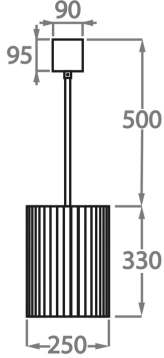

Polished Gold

Murano Glass Colours

Clear Murano

Smoke
Murano

Satin Murano

Available Sizes

Size One

CL451-25,
Height: 33 cm (12.99")
Diameter: 25 cm (9.84")
Bulbs: 3 x 40W E14
Net Weight: 12 kg / 26 lb

Size Two

CL451-35,
Height: 33 cm (12.99")
Diameter: 35 cm (13.78")
Bulbs: 3 x 40W E27
Net Weight: 19 kg / 41 lb

Size Three

CL451-45,
Height: 33 cm (12.99")
Diameter: 45 cm (17.72")
Bulbs: 4 x 40W E27
Net Weight: 30 kg / 66 lb

Size Four

CL451-60,
Height: 33 cm (12.99")
Diameter: 60 cm (23.62")
Bulbs: 6 x 40W E27

Size Five

CL451-75,
Height: 33 cm (12.99")
Diameter: 75 cm (29.53")
Bulbs: 8 x 40W E27
Net Weight: 40 kg / 88 lb

Size Six

CL451-90,
Height: 33 cm (12.99")
Diameter: 90 cm (35.43")
Bulbs: 9 x 40W E27
Net Weight: 84 kg / 185 lb

Size Seven

CL451-100,
Height: 33 cm (12.99")
Diameter: 100 cm (39.37")
Bulbs: 12 x 40W E27
Net Weight: 96 kg / 212 lb