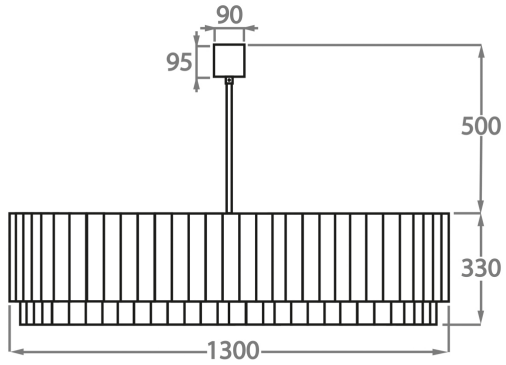

Size Four

CL451-60,
Height: 33 cm (12.99")
Diameter: 60 cm (23.62")
Bulbs: 6 x 40W E27

Size Five

CL451-75,
Height: 33 cm (12.99")
Diameter: 75 cm (29.53")
Bulbs: 8 x 40W E27
Net Weight: 40 kg / 88 lb

Size Six

CL451-90,
Height: 33 cm (12.99")
Diameter: 90 cm (35.43")
Bulbs: 9 x 40W E27
Net Weight: 84 kg / 185 lb

Size Seven

CL451-100,
Height: 33 cm (12.99")
Diameter: 100 cm (39.37")
Bulbs: 12 x 40W E27
Net Weight: 96 kg / 212 lb

Size Eight

CL451-120,
Height: 33 cm (12.99")
Diameter: 120 cm (47.24")
Bulbs: 12 x 40W E27

Size Nine

CL451-130,

Height: 33 cm (12.99")

Diameter: 130 cm (51.18")

Bulbs: 18 x 40W E27

Net Weight: 138 kg / 304 lb

The dimensions of the central rod/chain and ceiling rose are not included in the height measurements.
Standard rod/chain and ceiling rose is 50cm if not otherwise specified by customer.