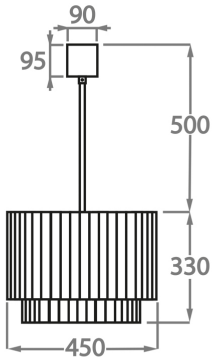

Polished Gold

Murano Glass Colours

Clear Murano

Smoke
Murano

Satin Murano

Available Sizes

Size One

CL451-25,
Height: 33 cm (12.99")
Diameter: 25 cm (9.84")
Bulbs: 3 x 40W E14
Net Weight: 12 kg / 26 lb

Size Two

CL451-35,
Height: 33 cm (12.99")
Diameter: 35 cm (13.78")
Bulbs: 3 x 40W E27
Net Weight: 19 kg / 41 lb

Size Three

CL451-45,
Height: 33 cm (12.99")
Diameter: 45 cm (17.72")
Bulbs: 4 x 40W E27
Net Weight: 30 kg / 66 lb

Size Four

CL451-60,
Height: 33 cm (12.99")
Diameter: 60 cm (23.62")
Bulbs: 6 x 40W E27

Size Five

CL451-75,
Height: 33 cm (12.99")
Diameter: 75 cm (29.53")
Bulbs: 8 x 40W E27
Net Weight: 40 kg / 88 lb

Size Six

CL451-90,
Height: 33 cm (12.99")
Diameter: 90 cm (35.43")
Bulbs: 9 x 40W E27
Net Weight: 84 kg / 185 lb

Size Seven

CL451-100,
Height: 33 cm (12.99")
Diameter: 100 cm (39.37")
Bulbs: 12 x 40W E27
Net Weight: 96 kg / 212 lb