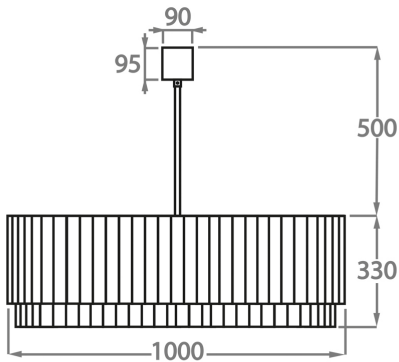

Size Two

CL451-35,
Height: 33 cm (12.99")
Diameter: 35 cm (13.78")
Bulbs: 3 x 40W E27
Net Weight: 19 kg / 41 lb

Size Three

CL451-45,
Height: 33 cm (12.99")
Diameter: 45 cm (17.72")
Bulbs: 4 x 40W E27
Net Weight: 30 kg / 66 lb

Size Four

CL451-60,
Height: 33 cm (12.99")
Diameter: 60 cm (23.62")
Bulbs: 6 x 40W E27

Size Five

CL451-75,
Height: 33 cm (12.99")
Diameter: 75 cm (29.53")
Bulbs: 8 x 40W E27
Net Weight: 40 kg / 88 lb

Size Six

CL451-90,
Height: 33 cm (12.99")
Diameter: 90 cm (35.43")
Bulbs: 9 x 40W E27
Net Weight: 84 kg / 185 lb

Size Seven

CL451-100,
Height: 33 cm (12.99")
Diameter: 100 cm (39.37")
Bulbs: 12 x 40W E27
Net Weight: 96 kg / 212 lb

Size Eight

CL451-120,
Height: 33 cm (12.99")
Diameter: 120 cm (47.24")
Bulbs: 12 x 40W E27

Size Nine

CL451-130,

Height: 33 cm (12.99")

Diameter: 130 cm (51.18")

Bulbs: 18 x 40W E27

Net Weight: 138 kg / 304 lb