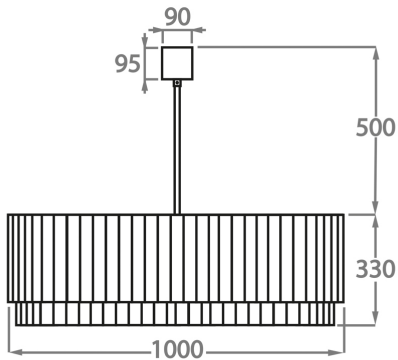

Size Two

CL412-35,
Height: 33 cm (12.99")
Diameter: 35 cm (13.78")
Bulbs: 3 x 40w E27
Net Weight: 19 kg / 42 lb

Size Three

CL412-45,
Height: 33 cm (12.99")
Diameter: 45 cm (17.72")
Bulbs: 4 x 40w E27
Net Weight: 22 kg / 49 lb

Size Four

CL412-60,
Height: 33 cm (12.99")
Diameter: 60 cm (23.62")
Bulbs: 6 x 40w E27
Net Weight: 36 kg / 79 lb

Size Five

CL412-75,
Height: 33 cm (12.99")
Diameter: 75 cm (29.53")
Bulbs: 8 x 40w E27
Net Weight: 49 kg / 108 lb

Size Six

CL412-90,
Height: 33 cm (12.99")
Diameter: 90 cm (35.43")
Bulbs: 9 x 40w E27
Net Weight: 64 kg / 142 lb

Size Seven

CL412-100,
Height: 33 cm (12.99")
Diameter: 100 cm (39.37")
Bulbs: 12 x 40w E27
Net Weight: 96 kg / 212 lb

Size Eight

CL412-120,
Height: 33 cm (12.99")
Diameter: 120 cm (47.24")
Bulbs: 12 x 40w E27
Net Weight: 97 kg / 214 lb

Size Nine

CL412-130,

Height: 33 cm (12.99")

Diameter: 130 cm (51.18")

Bulbs: 18 x 40w E27