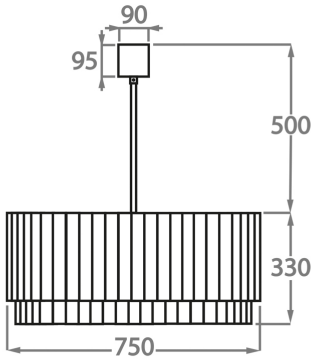

Polished Gold

Murano Glass Colours

Clear Murano

Smoke
Murano

Satin Murano

Available Sizes

Size One

CL412-PEN,
Height: 28 cm (11.02")
Diameter: 25 cm (9.84")
Bulbs: 3 x 40W E14
Net Weight: 10 kg / 22 lb

Size Two

CL412-35,
Height: 33 cm (12.99")
Diameter: 35 cm (13.78")
Bulbs: 3 x 40w E27
Net Weight: 19 kg / 42 lb

Size Three

CL412-45,
Height: 33 cm (12.99")
Diameter: 45 cm (17.72")
Bulbs: 4 x 40w E27
Net Weight: 22 kg / 49 lb

Size Four

CL412-60,
Height: 33 cm (12.99")
Diameter: 60 cm (23.62")
Bulbs: 6 x 40w E27
Net Weight: 36 kg / 79 lb

Size Five

CL412-75,
Height: 33 cm (12.99")
Diameter: 75 cm (29.53")
Bulbs: 8 x 40w E27
Net Weight: 49 kg / 108 lb

Size Six

CL412-90,
Height: 33 cm (12.99")
Diameter: 90 cm (35.43")
Bulbs: 9 x 40w E27
Net Weight: 64 kg / 142 lb

Size Seven

CL412-100,
Height: 33 cm (12.99")
Diameter: 100 cm (39.37")
Bulbs: 12 x 40w E27
Net Weight: 96 kg / 212 lb