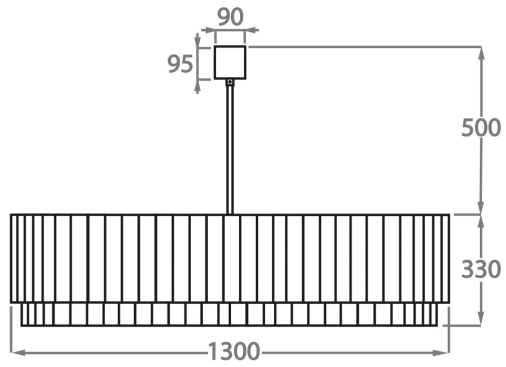

Size Four

CL412-60,
Height: 33 cm (12.99")
Diameter: 60 cm (23.62")
Bulbs: 6 x 40w E27
Net Weight: 36 kg / 79 lb

Size Five

CL412-75,
Height: 33 cm (12.99")
Diameter: 75 cm (29.53")
Bulbs: 8 x 40w E27
Net Weight: 49 kg / 108 lb

Size Six

CL412-90,
Height: 33 cm (12.99")
Diameter: 90 cm (35.43")
Bulbs: 9 x 40w E27
Net Weight: 64 kg / 142 lb

Size Seven

CL412-100,
Height: 33 cm (12.99")
Diameter: 100 cm (39.37")
Bulbs: 12 x 40w E27
Net Weight: 96 kg / 212 lb

Size Eight

CL412-120,
Height: 33 cm (12.99")
Diameter: 120 cm (47.24")
Bulbs: 12 x 40w E27
Net Weight: 97 kg / 214 lb

Size Nine

CL412-130,

Height: 33 cm (12.99")

Diameter: 130 cm (51.18")

Bulbs: 18 x 40w E27

Net Weight: 138 kg / 304 lb

The dimensions of the central rod/chain and ceiling rose are not included in the height measurements

The standard rod and ceiling rose is 50cm (20"), but this can be ordered in different sizes by the customer