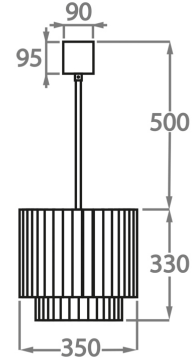

Polished Gold

Murano Glass Colours

Clear Murano

Smoke
Murano

Satin Murano

Available Sizes

Size One

CL412-PEN,
Height: 28 cm (11.02")
Diameter: 25 cm (9.84")
Bulbs: 3 x 40W E14
Net Weight: 10 kg / 22 lb

Size Two

CL412-35,
Height: 33 cm (12.99")
Diameter: 35 cm (13.78")
Bulbs: 3 x 40w E27
Net Weight: 19 kg / 42 lb

Size Three

CL412-45,
Height: 33 cm (12.99")
Diameter: 45 cm (17.72")
Bulbs: 4 x 40w E27
Net Weight: 22 kg / 49 lb

Size Four

CL412-60,
Height: 33 cm (12.99")
Diameter: 60 cm (23.62")
Bulbs: 6 x 40w E27
Net Weight: 36 kg / 79 lb

Size Five

CL412-75,
Height: 33 cm (12.99")
Diameter: 75 cm (29.53")
Bulbs: 8 x 40w E27
Net Weight: 49 kg / 108 lb

Size Six

CL412-90,
Height: 33 cm (12.99")
Diameter: 90 cm (35.43")
Bulbs: 9 x 40w E27
Net Weight: 64 kg / 142 lb

Size Seven

CL412-100,
Height: 33 cm (12.99")
Diameter: 100 cm (39.37")
Bulbs: 12 x 40w E27
Net Weight: 96 kg / 212 lb