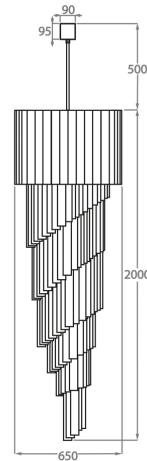

Satin Murano

Available Sizes

Size One

CL410-30,

Height: 75 cm (29.53")

Diameter: 30 cm (11.81")

Bulbs: 5 x 40w E27 Golf Ball

Net Weight: 20 kg / 44 lb

Size Two

CL410-40,

Height: 100 cm (39.37")

Diameter: 40 cm (15.75")

Bulbs: 8 x 40w E27 Golf Ball

Net Weight: 28 kg / 62 lb

Size Three

CL410-55,

Height: 145 cm (57.09")

Diameter: 55 cm (21.65")

Bulbs: 13 x 40w E27 Golf Ball

Net Weight: 58 kg / 128 lb

Size Four

CL410-65,

Height: 200 cm (78.74")

Diameter: 65 cm (25.59")

Bulbs: 16 x 40w E27 Golf Ball

Net Weight: 92 kg / 203 lb

Size Five

CL410-80,

Height: 250 cm (98.43")

Diameter: 80 cm (31.5")

Bulbs: 31 x 40w E27 Golf Ball

Net Weight: 145 kg / 320 lb