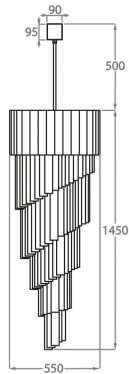

Satin Murano

Available Sizes

Size One

CL410-30,

Height: 75 cm (29.53")

Diameter: 30 cm (11.81")

Bulbs: 5 x 40w E27 Golf Ball

Net Weight: 20 kg / 44 lb

Size Two

CL410-40,

Height: 100 cm (39.37")

Diameter: 40 cm (15.75")

Bulbs: 8 x 40w E27 Golf Ball

Net Weight: 28 kg / 62 lb

Size Three

CL410-55,

Height: 145 cm (57.09")

Diameter: 55 cm (21.65")

Bulbs: 13 x 40w E27 Golf Ball

Net Weight: 58 kg / 128 lb

Size Four

CL410-65,

Height: 200 cm (78.74")

Diameter: 65 cm (25.59")

Bulbs: 16 x 40w E27 Golf Ball

Net Weight: 92 kg / 203 lb

Size Five

CL410-80,

Height: 250 cm (98.43")

Diameter: 80 cm (31.5")

Bulbs: 31 x 40w E27 Golf Ball

Net Weight: 145 kg / 320 lb