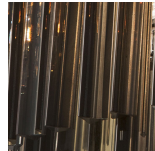

Available Finishes

Metal Finishes

Chrome

Polished Gold

Brushed Dark
Bronze

Murano Glass Colours

Clear Murano

Smoke
Murano

Satin Murano

Available Sizes

Size One

CL410-30,

Height: 75 cm (29.53")

Diameter: 30 cm (11.81")

Bulbs: 5 x 40w E27 Golf Ball

Net Weight: 20 kg / 44 lb