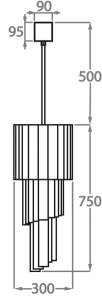

Satin Murano

Available Sizes

Size One

CL410-30,

Height: 75 cm (29.53")

Diameter: 30 cm (11.81")

Bulbs: 5 x 40w E27 Golf Ball

Net Weight: 20 kg / 44 lb

Size Two

CL410-40,

Height: 100 cm (39.37")

Diameter: 40 cm (15.75")

Bulbs: 8 x 40w E27 Golf Ball

Net Weight: 28 kg / 62 lb

Size Three

CL410-55,

Height: 145 cm (57.09")

Diameter: 55 cm (21.65")

Bulbs: 13 x 40w E27 Golf Ball

Net Weight: 58 kg / 128 lb

Size Four

CL410-65,

Height: 200 cm (78.74")

Diameter: 65 cm (25.59")

Bulbs: 16 x 40w E27 Golf Ball

Net Weight: 92 kg / 203 lb

Size Five

CL410-80,

Height: 250 cm (98.43")

Diameter: 80 cm (31.5")

Bulbs: 31 x 40w E27 Golf Ball

Net Weight: 145 kg / 320 lb