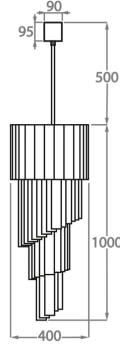

Satin Murano

Available Sizes

Size One

CL410-30,

Height: 75 cm (29.53")

Diameter: 30 cm (11.81")

Bulbs: 5 x 40w E27 Golf Ball

Net Weight: 20 kg / 44 lb

Size Two

CL410-40,

Height: 100 cm (39.37")

Diameter: 40 cm (15.75")

Bulbs: 8 x 40w E27 Golf Ball

Net Weight: 28 kg / 62 lb

Size Three

CL410-55,

Height: 145 cm (57.09")

Diameter: 55 cm (21.65")

Bulbs: 13 x 40w E27 Golf Ball

Net Weight: 58 kg / 128 lb

Size Four

CL410-65,

Height: 200 cm (78.74")

Diameter: 65 cm (25.59")

Bulbs: 16 x 40w E27 Golf Ball

Net Weight: 92 kg / 203 lb

Size Five

CL410-80,

Height: 250 cm (98.43")

Diameter: 80 cm (31.5")

Bulbs: 31 x 40w E27 Golf Ball

Net Weight: 145 kg / 320 lb