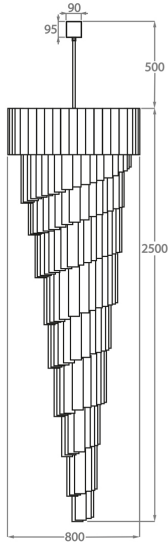

Satin Murano

Available Sizes

Size One

CL410-30,

Height: 75 cm (29.53")

Diameter: 30 cm (11.81")

Bulbs: 5 x 40w E27 Golf Ball

Net Weight: 20 kg / 44 lb

Height: 145 cm (57.09")

Diameter: 55 cm (21.65")

Bulbs: 13 x 40w E27 Golf Ball

Net Weight: 58 kg / 128 lb

Size Four

CL410-65,

Height: 200 cm (78.74")

Diameter: 65 cm (25.59")

Bulbs: 16 x 40w E27 Golf Ball

Net Weight: 92 kg / 203 lb

Size Five

CL410-80,

Height: 250 cm (98.43")

Diameter: 80 cm (31.5")

Bulbs: 31 x 40w E27 Golf Ball

Net Weight: 145 kg / 320 lb

The dimensions of the central rod/chain and ceiling rose are not included in the height measurements given above.
Standard rod/chain and ceiling rose is 50cm if not otherwise specified by customer.