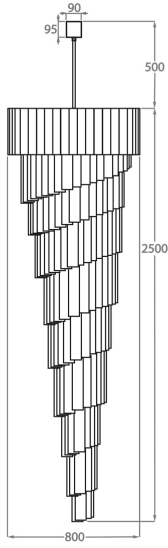

Height: 75 cm (29.53")

Diameter: 30 cm (11.81")

Bulbs: 5 x 40w E27 Golf Ball

Net Weight: 20 kg / 44 lb

**Size Two**

CL410-40,

Height: 100 cm (39.37")

Diameter: 40 cm (15.75")

Bulbs: 8 x 40w E27 Golf Ball

Net Weight: 28 kg / 62 lb

**Size Three**

CL410-55,

Height: 150 cm (59.06")

Diameter: 55 cm (21.65")

Bulbs: 13 x 40w E27 Golf Ball

Net Weight: 58 kg / 128 lb

**Size Four**

CL410-65,

Height: 200 cm (78.74")

Diameter: 65 cm (25.59")

Bulbs: 16 x 40w E27 Golf Ball

Net Weight: 90 kg / 198 lb

**Size Five**

CL410-80,

Height: 250 cm (98.43")

Diameter: 80 cm (31.5")

Bulbs: 31 x 40w E27 Golf Ball

Net Weight: 145 kg / 320 lb

The dimensions of the central rod/chain and ceiling rose are not included in the height measurements given above.  
Standard rod/chain and ceiling rose is 50cm if not otherwise specified by customer.