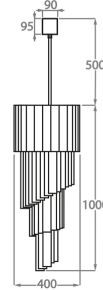

Height: 75 cm (29.53")

Diameter: 30 cm (11.81")

Bulbs: 5 x 40w E27 Golf Ball

Net Weight: 20 kg / 44 lb

**Size Two**

CL410-40,

Height: 100 cm (39.37")

Diameter: 40 cm (15.75")

Bulbs: 8 x 40w E27 Golf Ball

Net Weight: 28 kg / 62 lb

**Size Three**

CL410-55,

Height: 150 cm (59.06")

Diameter: 55 cm (21.65")

Bulbs: 13 x 40w E27 Golf Ball

Net Weight: 58 kg / 128 lb

**Size Four**

CL410-65,

Height: 200 cm (78.74")

Diameter: 65 cm (25.59")

Bulbs: 16 x 40w E27 Golf Ball

Net Weight: 90 kg / 198 lb

**Size Five**

CL410-80,

Height: 250 cm (98.43")

Diameter: 80 cm (31.5")

Bulbs: 31 x 40w E27 Golf Ball

Net Weight: 145 kg / 320 lb

The dimensions of the central rod/chain and ceiling rose are not included in the height measurements given above.  
Standard rod/chain and ceiling rose is 50cm if not otherwise specified by customer.