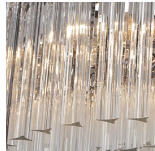

Available Finishes

Metal Finishes

Chrome

Polished Gold

Brushed Dark
Bronze

Murano Glass Colours

Clear Murano

Smoke
Murano

Satin Murano

Available Sizes

Size One

CL410-30,

Height: 75 cm (29.53")

Diameter: 30 cm (11.81")

Bulbs: 5 x 40w E27 Golf Ball

Net Weight: 20 kg / 44 lb