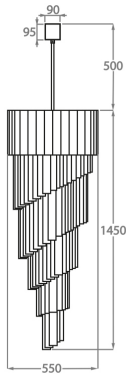

Satin Murano

Available Sizes

Size One

CL410-30,

Height: 75 cm (29.53")

Diameter: 30 cm (11.81")

Bulbs: 5 x 40w E27 Golf Ball

Net Weight: 20 kg / 44 lb

Size Two

CL410-40,

Height: 100 cm (39.37")

Diameter: 40 cm (15.75")

Bulbs: 8 x 40w E27 Golf Ball

Net Weight: 28 kg / 62 lb

Size Three

CL410-55,

Height: 150 cm (59.06")

Diameter: 55 cm (21.65")

Bulbs: 13 x 40w E27 Golf Ball

Net Weight: 58 kg / 128 lb

Size Four

CL410-65,

Height: 200 cm (78.74")

Diameter: 65 cm (25.59")

Bulbs: 16 x 40w E27 Golf Ball

Net Weight: 90 kg / 198 lb

Size Five

CL410-80,

Height: 250 cm (98.43")

Diameter: 80 cm (31.5")

Bulbs: 31 x 40w E27 Golf Ball

Net Weight: 145 kg / 320 lb