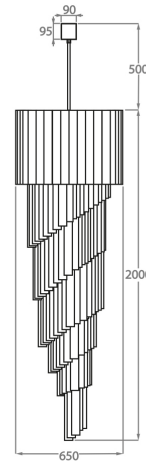

Satin Murano

Available Sizes

Size One

CL410-30,

Height: 75 cm (29.53")

Diameter: 30 cm (11.81")

Bulbs: 5 x 40w E27 Golf Ball

Net Weight: 20 kg / 44 lb

Size Two

CL410-40,

Height: 100 cm (39.37")

Diameter: 40 cm (15.75")

Bulbs: 8 x 40w E27 Golf Ball

Net Weight: 28 kg / 62 lb

Size Three

CL410-55,

Height: 150 cm (59.06")

Diameter: 55 cm (21.65")

Bulbs: 13 x 40w E27 Golf Ball

Net Weight: 58 kg / 128 lb

Size Four

CL410-65,

Height: 200 cm (78.74")

Diameter: 65 cm (25.59")

Bulbs: 16 x 40w E27 Golf Ball

Net Weight: 90 kg / 198 lb

Size Five

CL410-80,

Height: 250 cm (98.43")

Diameter: 80 cm (31.5")

Bulbs: 31 x 40w E27 Golf Ball

Net Weight: 145 kg / 320 lb