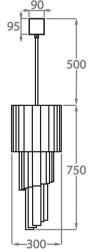

Height: 75 cm (29.53")

Diameter: 30 cm (11.81")

Bulbs: 5 x 40w E27 Golf Ball

Net Weight: 20 kg / 44 lb

**Size Two**

CL410-40,

Height: 100 cm (39.37")

Diameter: 40 cm (15.75")

Bulbs: 8 x 40w E27 Golf Ball

Net Weight: 28 kg / 62 lb

**Size Three**

CL410-55,

Height: 150 cm (59.06")

Diameter: 55 cm (21.65")

Bulbs: 13 x 40w E27 Golf Ball

Net Weight: 58 kg / 128 lb

**Size Four**

CL410-65,

Height: 200 cm (78.74")

Diameter: 65 cm (25.59")

Bulbs: 16 x 40w E27 Golf Ball

Net Weight: 90 kg / 198 lb

**Size Five**

CL410-80,

Height: 250 cm (98.43")

Diameter: 80 cm (31.5")

Bulbs: 31 x 40w E27 Golf Ball

Net Weight: 145 kg / 320 lb

The dimensions of the central rod/chain and ceiling rose are not included in the height measurements given above.  
Standard rod/chain and ceiling rose is 50cm if not otherwise specified by customer.