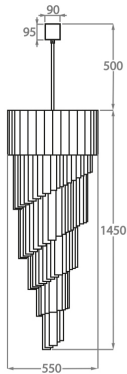

Height: 75 cm (29.53")

Diameter: 30 cm (11.81")

Bulbs: 5 x 40w E27 Golf Ball

Net Weight: 20 kg / 44 lb

**Size Two**

CL410-40,

Height: 100 cm (39.37")

Diameter: 40 cm (15.75")

Bulbs: 8 x 40w E27 Golf Ball

Net Weight: 28 kg / 62 lb

**Size Three**

CL410-55,

Height: 150 cm (59.06")

Diameter: 55 cm (21.65")

Bulbs: 13 x 40w E27 Golf Ball

Net Weight: 58 kg / 128 lb

**Size Four**

CL410-65,

Height: 200 cm (78.74")

Diameter: 65 cm (25.59")

Bulbs: 16 x 40w E27 Golf Ball

Net Weight: 90 kg / 198 lb

**Size Five**

CL410-80,

Height: 250 cm (98.43")

Diameter: 80 cm (31.5")

Bulbs: 31 x 40w E27 Golf Ball

Net Weight: 145 kg / 320 lb

The dimensions of the central rod/chain and ceiling rose are not included in the height measurements given above.  
Standard rod/chain and ceiling rose is 50cm if not otherwise specified by customer.