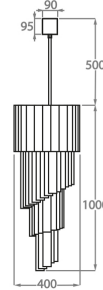

Satin Murano

Available Sizes

Size One

CL410-30,

Height: 75 cm (29.53")

Diameter: 30 cm (11.81")

Bulbs: 5 x 40w E27 Golf Ball

Net Weight: 20 kg / 44 lb

Size Two

CL410-40,

Height: 100 cm (39.37")

Diameter: 40 cm (15.75")

Bulbs: 8 x 40w E27 Golf Ball

Net Weight: 28 kg / 62 lb

Size Three

CL410-55,

Height: 150 cm (59.06")

Diameter: 55 cm (21.65")

Bulbs: 13 x 40w E27 Golf Ball

Net Weight: 58 kg / 128 lb

Size Four

CL410-65,

Height: 200 cm (78.74")

Diameter: 65 cm (25.59")

Bulbs: 16 x 40w E27 Golf Ball

Net Weight: 90 kg / 198 lb

Size Five

CL410-80,

Height: 250 cm (98.43")

Diameter: 80 cm (31.5")

Bulbs: 31 x 40w E27 Golf Ball

Net Weight: 145 kg / 320 lb