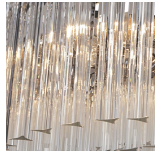

#### Murano Glass Colours

Clear Murano

Smoke  
Murano

Satin Murano

**Available Sizes**

---

**Size One**

CL410-30,