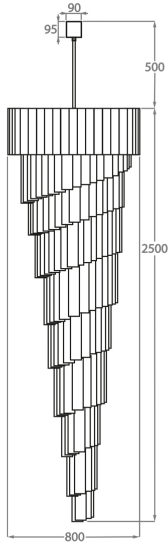

Satin Murano

Available Sizes

Size One

CL410-30,

Height: 75 cm (29.53")

Diameter: 30 cm (11.81")

Bulbs: 5 x 40w E27 Golf Ball

Net Weight: 20 kg / 44 lb

Height: 150 cm (59.06")

Diameter: 55 cm (21.65")

Bulbs: 13 x 40w E27 Golf Ball

Net Weight: 58 kg / 128 lb

Size Four

CL410-65,

Height: 200 cm (78.74")

Diameter: 65 cm (25.59")

Bulbs: 16 x 40w E27 Golf Ball

Net Weight: 90 kg / 198 lb

Size Five

CL410-80,

Height: 250 cm (98.43")

Diameter: 80 cm (31.5")

Bulbs: 31 x 40w E27 Golf Ball

Net Weight: 145 kg / 320 lb

The dimensions of the central rod/chain and ceiling rose are not included in the height measurements given above.
Standard rod/chain and ceiling rose is 50cm if not otherwise specified by customer.