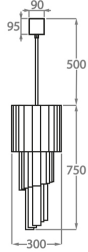

Satin Murano

Available Sizes

Size One

CL410-30,

Height: 75 cm (29.53")

Diameter: 30 cm (11.81")

Bulbs: 5 x 40w E27 Golf Ball

Net Weight: 20 kg / 44 lb

Size Two

CL410-40,

Height: 100 cm (39.37")

Diameter: 40 cm (15.75")

Bulbs: 8 x 40w E27 Golf Ball

Net Weight: 28 kg / 62 lb

Size Three

CL410-55,

Height: 150 cm (59.06")

Diameter: 55 cm (21.65")

Bulbs: 13 x 40w E27 Golf Ball

Net Weight: 58 kg / 128 lb

Size Four

CL410-65,

Height: 200 cm (78.74")

Diameter: 65 cm (25.59")

The dimensions of the central rod/chain and ceiling rose are not included in the height measurements given above.
Standard rod/chain and ceiling rose is 50cm if not otherwise specified by customer.