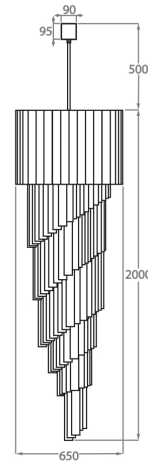

Height: 75 cm (29.53")

Diameter: 30 cm (11.81")

Bulbs: 5 x 40w E27 Golf Ball

Net Weight: 20 kg / 44 lb

**Size Two**

CL410-40,

Height: 100 cm (39.37")

Diameter: 40 cm (15.75")

Bulbs: 8 x 40w E27 Golf Ball

Net Weight: 28 kg / 62 lb

**Size Three**

CL410-55,

Height: 150 cm (59.06")

Diameter: 55 cm (21.65")

Bulbs: 13 x 40w E27 Golf Ball

Net Weight: 58 kg / 128 lb

**Size Four**

CL410-65,

Height: 200 cm (78.74")

Diameter: 65 cm (25.59")

Bulbs: 16 x 40w E27 Golf Ball

Net Weight: 90 kg / 198 lb

**Size Five**

CL410-80,

Height: 250 cm (98.43")

Diameter: 80 cm (31.5")

Bulbs: 31 x 40w E27 Golf Ball

Net Weight: 145 kg / 320 lb

The dimensions of the central rod/chain and ceiling rose are not included in the height measurements given above.  
Standard rod/chain and ceiling rose is 50cm if not otherwise specified by customer.