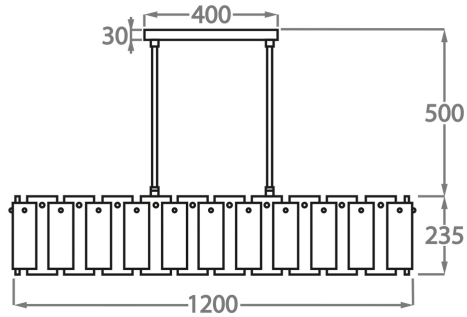

Polished
Nickel

Antique
Brushed Brass

Brushed Gold

Polished Gold

Available Sizes

Size One

CL213-RECT,

Height: 23.5 cm (9.25")

Length: 120 cm (47.24")

Depth: 24 cm (9.45")

Bulbs: 10 x 25W G9 or 4W LED G9 G9 or LED G9

Net Weight: 35 kg / 77 lb

The dimensions of the central supporting rod and ceiling rose are not included in the height measurements

The standard rod and ceiling rose is 50cm (20") high if not otherwise specified by the customer

This design can be made in custom sizes, approx weight is listed.

Please Note: Our Chandeliers are not supplied with ceiling hooks. The ceiling rose, chain and rod specification will differ dependant on the weight of the chandelier. A qualified electrician must assess your ceiling structure and advise on the right fitting.