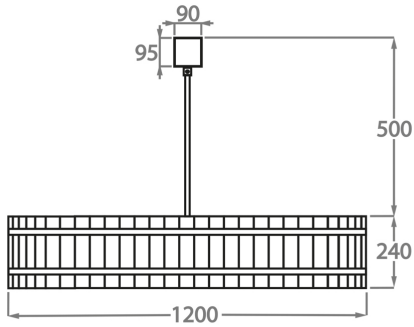

CL170-80,  
Height: 24 cm (9.45")  
Diameter: 80 cm (31.5")  
Bulbs: 6 x 40w E27  
Net Weight: 23 kg / 51 lb

**Size Two**

CL170-100,  
Height: 24 cm (9.45")  
Diameter: 100 cm (39.37")  
Bulbs: 8 x 40W E27  
Net Weight: 21 kg / 47 lb

**Size Three**

CL170-120,  
Height: 24 cm (9.45")  
Width: 120 cm (47.24")  
Bulbs: 12 x 40w E27  
Net Weight: 36 kg / 80 lb

**Size Four**

CL170-150,  
Height: 24 cm (9.45")  
Width: 150 cm (59.06")  
Bulbs: 12 x 40w E27  
Net Weight: 50 kg / 110 lb

The dimensions of the central supporting rod and ceiling rose are not included in the height measurements.  
The standard rod and ceiling rose is 50cm (20") high if not otherwise specified by the customer.