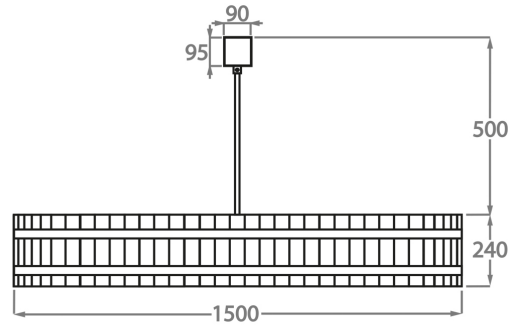

CL170-80,  
Height: 24 cm (9.45")  
Diameter: 80 cm (31.5")  
Bulbs: 6 x 40w E27  
Net Weight: 23 kg / 51 lb

**Size Two**

CL170-100,  
Height: 24 cm (9.45")  
Diameter: 100 cm (39.37")  
Bulbs: 8 x 40W E27  
Net Weight: 21 kg / 47 lb

**Size Three**

CL170-120,  
Height: 24 cm (9.45")  
Width: 120 cm (47.24")  
Bulbs: 12 x 40w E27  
Net Weight: 36 kg / 80 lb

**Size Four**

CL170-150,  
Height: 24 cm (9.45")  
Width: 150 cm (59.06")  
Bulbs: 12 x 40w E27  
Net Weight: 50 kg / 110 lb

The dimensions of the central supporting rod and ceiling rose are not included in the height measurements.  
The standard rod and ceiling rose is 50cm (20") high if not otherwise specified by the customer.