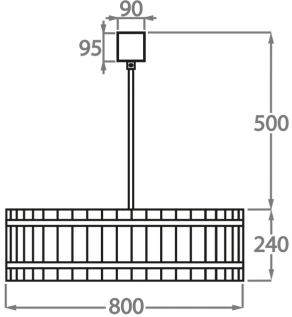

CL170-80,  
Height: 24 cm (9.45")  
Diameter: 80 cm (31.5")  
Bulbs: 6 x 40w E27  
Net Weight: 23 kg / 51 lb

**Size Two**

CL170-100,  
Height: 24 cm (9.45")  
Diameter: 100 cm (39.37")  
Bulbs: 8 x 40W E27  
Net Weight: 21 kg / 47 lb

**Size Three**

CL170-120,  
Height: 24 cm (9.45")  
Width: 120 cm (47.24")  
Bulbs: 12 x 40w E27  
Net Weight: 36 kg / 80 lb

**Size Four**

CL170-150,  
Height: 24 cm (9.45")  
Width: 150 cm (59.06")  
Bulbs: 12 x 40w E27  
Net Weight: 50 kg / 110 lb

The dimensions of the central supporting rod and ceiling rose are not included in the height measurements.  
The standard rod and ceiling rose is 50cm (20") high if not otherwise specified by the customer.