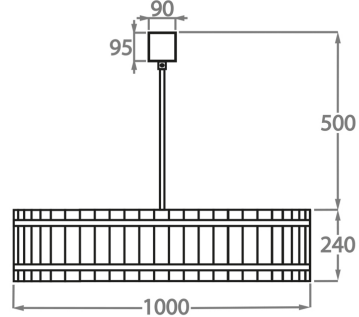

CL170-80,  
Height: 24 cm (9.45")  
Diameter: 80 cm (31.5")  
Bulbs: 6 x 40w E27  
Net Weight: 23 kg / 51 lb

**Size Two**

CL170-100,  
Height: 24 cm (9.45")  
Diameter: 100 cm (39.37")  
Bulbs: 8 x 40W E27  
Net Weight: 21 kg / 47 lb

**Size Three**

CL170-120,  
Height: 24 cm (9.45")  
Width: 120 cm (47.24")  
Bulbs: 12 x 40w E27  
Net Weight: 36 kg / 80 lb

**Size Four**

CL170-150,  
Height: 24 cm (9.45")  
Width: 150 cm (59.06")  
Bulbs: 12 x 40w E27  
Net Weight: 50 kg / 110 lb

The dimensions of the central supporting rod and ceiling rose are not included in the height measurements.  
The standard rod and ceiling rose is 50cm (20") high if not otherwise specified by the customer.