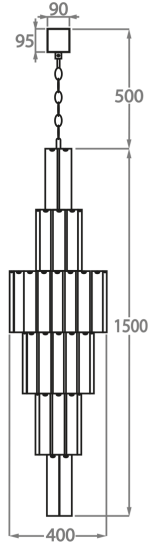

## Available Sizes

---

### One Size Only

CL129-40,

Height: 150 cm (59.06")

Diameter: 40 cm (15.75")

Bulbs: 19 x 40w E27

Net Weight: 18 kg / 40 lb

The dimensions of the central chain and ceiling rose are not included in the height measurements.  
The standard chain and ceiling rose is 50cm (20") high if not otherwise specified by the customer.