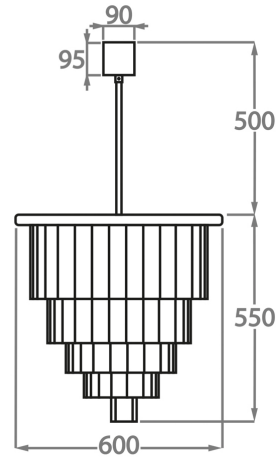

Clear Hand-Carved Lucite

Metal Finishes

Polished Gold

Brushed Dark
Bronze

Chrome

Available Sizes

Size One

CL126-30,
Height: 50 cm (19.69")
Diameter: 30 cm (11.81")
Bulbs: 4 x 40w E27
Net Weight: 10 kg / 22 lb

Size Two

CL126-40,
Height: 50 cm (19.69")
Diameter: 40 cm (15.75")
Bulbs: 4 x 40w E27
Net Weight: 15 kg / 33 lb

Size Three

CL126-50,
Height: 55 cm (21.65")
Diameter: 50 cm (19.69")
Bulbs: 6 x 40w E27
Net Weight: 20 kg / 44 lb

Size Four

CL126-60,
Height: 55 cm (21.65")
Diameter: 60 cm (23.62")
Bulbs: 7 x 40w E27
Net Weight: 30 kg / 66 lb

Size Five

CL126-75,
Height: 80 cm (31.5")
Diameter: 75 cm (29.53")
Bulbs: 10 x 40w E27
Net Weight: 50 kg / 110 lb

Size Six

CL126-90,
Height: 80 cm (31.5")
Diameter: 90 cm (35.43")
Bulbs: 13 x 40w E27
Net Weight: 70 kg / 154 lb

The dimensions of the central chain and ceiling rose are not included in the height measurements
The standard chain and ceiling rose is 50cm (20") high if not otherwise specified by the customer