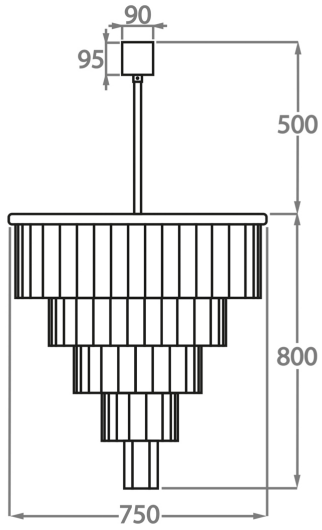

Clear Hand-Carved Lucite

Metal Finishes

Polished Gold

Brushed Dark
Bronze

Chrome

Available Sizes

Size One

CL126-30,
Height: 50 cm (19.69")
Diameter: 30 cm (11.81")
Bulbs: 4 x 40w E27
Net Weight: 10 kg / 22 lb

Size Two

CL126-40,
Height: 50 cm (19.69")
Diameter: 40 cm (15.75")
Bulbs: 4 x 40w E27
Net Weight: 15 kg / 33 lb

Size Three

CL126-50,
Height: 55 cm (21.65")
Diameter: 50 cm (19.69")
Bulbs: 6 x 40w E27
Net Weight: 20 kg / 44 lb

Size Four

CL126-60,
Height: 55 cm (21.65")
Diameter: 60 cm (23.62")
Bulbs: 7 x 40w E27
Net Weight: 30 kg / 66 lb

Size Five

CL126-75,
Height: 80 cm (31.5")
Diameter: 75 cm (29.53")
Bulbs: 10 x 40w E27
Net Weight: 50 kg / 110 lb

Size Six

CL126-90,
Height: 80 cm (31.5")
Diameter: 90 cm (35.43")
Bulbs: 13 x 40w E27
Net Weight: 70 kg / 154 lb

The dimensions of the central chain and ceiling rose are not included in the height measurements
The standard chain and ceiling rose is 50cm (20") high if not otherwise specified by the customer