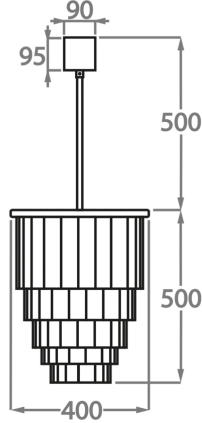

Clear Hand-Carved Lucite

Metal Finishes

Polished Gold

Brushed Dark
Bronze

Chrome

Available Sizes

Size One

CL126-30,
Height: 50 cm (19.69")
Diameter: 30 cm (11.81")
Bulbs: 4 x 40w E27
Net Weight: 10 kg / 22 lb

Size Two

CL126-40,
Height: 50 cm (19.69")
Diameter: 40 cm (15.75")
Bulbs: 4 x 40w E27
Net Weight: 15 kg / 33 lb

Size Three

CL126-50,
Height: 55 cm (21.65")
Diameter: 50 cm (19.69")
Bulbs: 6 x 40w E27
Net Weight: 20 kg / 44 lb

Size Four

CL126-60,
Height: 55 cm (21.65")
Diameter: 60 cm (23.62")
Bulbs: 7 x 40w E27
Net Weight: 30 kg / 66 lb

Size Five

CL126-75,
Height: 80 cm (31.5")
Diameter: 75 cm (29.53")
Bulbs: 10 x 40w E27
Net Weight: 50 kg / 110 lb

Size Six

CL126-90,
Height: 80 cm (31.5")
Diameter: 90 cm (35.43")
Bulbs: 13 x 40w E27
Net Weight: 70 kg / 154 lb

The dimensions of the central chain and ceiling rose are not included in the height measurements
The standard chain and ceiling rose is 50cm (20") high if not otherwise specified by the customer