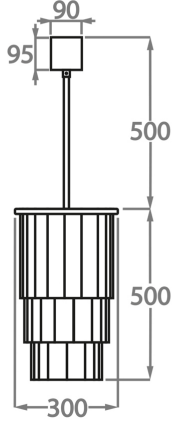

Clear Hand-Carved Lucite

Metal Finishes

Polished Gold

Brushed Dark
Bronze

Chrome

Available Sizes

Size One

CL126-30,
Height: 50 cm (19.69")
Diameter: 30 cm (11.81")
Bulbs: 4 x 40w E27
Net Weight: 10 kg / 22 lb

Size Two

CL126-40,
Height: 50 cm (19.69")
Diameter: 40 cm (15.75")
Bulbs: 4 x 40w E27
Net Weight: 15 kg / 33 lb

Size Three

CL126-50,
Height: 55 cm (21.65")
Diameter: 50 cm (19.69")
Bulbs: 6 x 40w E27
Net Weight: 20 kg / 44 lb

Size Four

CL126-60,
Height: 55 cm (21.65")
Diameter: 60 cm (23.62")
Bulbs: 7 x 40w E27
Net Weight: 30 kg / 66 lb

Size Five

CL126-75,
Height: 80 cm (31.5")
Diameter: 75 cm (29.53")
Bulbs: 10 x 40w E27
Net Weight: 50 kg / 110 lb

Size Six

CL126-90,
Height: 80 cm (31.5")
Diameter: 90 cm (35.43")
Bulbs: 13 x 40w E27
Net Weight: 70 kg / 154 lb

The dimensions of the central chain and ceiling rose are not included in the height measurements
The standard chain and ceiling rose is 50cm (20") high if not otherwise specified by the customer