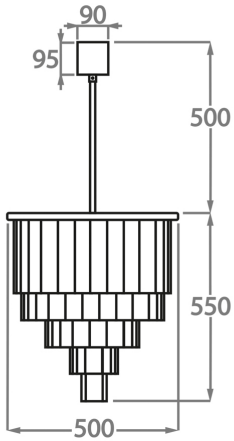

Clear Hand-Carved Lucite

Metal Finishes

Polished Gold

Brushed Dark
Bronze

Chrome

Available Sizes

Size One

CL126-30,
Height: 50 cm (19.69")
Diameter: 30 cm (11.81")
Bulbs: 4 x 40w E27
Net Weight: 10 kg / 22 lb

Size Two

CL126-40,
Height: 50 cm (19.69")
Diameter: 40 cm (15.75")
Bulbs: 4 x 40w E27
Net Weight: 15 kg / 33 lb

Size Three

CL126-50,
Height: 55 cm (21.65")
Diameter: 50 cm (19.69")
Bulbs: 6 x 40w E27
Net Weight: 20 kg / 44 lb

Size Four

CL126-60,
Height: 55 cm (21.65")
Diameter: 60 cm (23.62")
Bulbs: 7 x 40w E27
Net Weight: 30 kg / 66 lb

Size Five

CL126-75,
Height: 80 cm (31.5")
Diameter: 75 cm (29.53")
Bulbs: 10 x 40w E27
Net Weight: 50 kg / 110 lb

Size Six

CL126-90,
Height: 80 cm (31.5")
Diameter: 90 cm (35.43")
Bulbs: 13 x 40w E27
Net Weight: 70 kg / 154 lb

The dimensions of the central chain and ceiling rose are not included in the height measurements
The standard chain and ceiling rose is 50cm (20") high if not otherwise specified by the customer