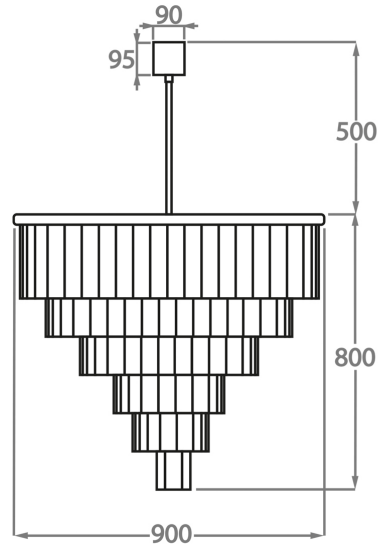

Clear Hand-Carved Lucite

Metal Finishes

Polished Gold

Brushed Dark
Bronze

Chrome

Available Sizes

Size One

CL126-30,
Height: 50 cm (19.69")
Diameter: 30 cm (11.81")
Bulbs: 4 x 40w E27
Net Weight: 10 kg / 22 lb

Size Two

CL126-40,
Height: 50 cm (19.69")
Diameter: 40 cm (15.75")
Bulbs: 4 x 40w E27
Net Weight: 15 kg / 33 lb

Size Three

CL126-50,
Height: 55 cm (21.65")
Diameter: 50 cm (19.69")
Bulbs: 6 x 40w E27
Net Weight: 20 kg / 44 lb

Size Four

CL126-60,
Height: 55 cm (21.65")
Diameter: 60 cm (23.62")
Bulbs: 7 x 40w E27
Net Weight: 30 kg / 66 lb

Size Five

CL126-75,
Height: 80 cm (31.5")
Diameter: 75 cm (29.53")
Bulbs: 10 x 40w E27
Net Weight: 50 kg / 110 lb

Size Six

CL126-90,
Height: 80 cm (31.5")
Diameter: 90 cm (35.43")
Bulbs: 13 x 40w E27
Net Weight: 70 kg / 154 lb

The dimensions of the central chain and ceiling rose are not included in the height measurements
The standard chain and ceiling rose is 50cm (20") high if not otherwise specified by the customer