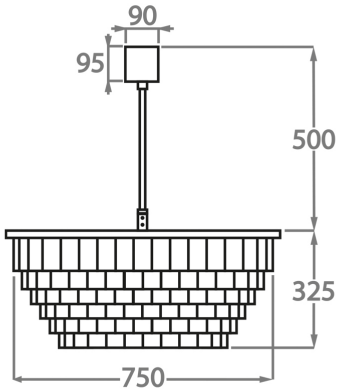

Size One

CL125-45,
Height: 18.5 cm (7.28")
Diameter: 45 cm (17.72")
Bulbs: 4 x 40W E14
Net Weight: 13.5 kg / 30 lb

Size Two

CL125-60,
Height: 25.5 cm (10.04")
Diameter: 60 cm (23.62")
Bulbs: 6 x 40W E27
Net Weight: 26.5 kg / 58 lb

Size Three

CL125-75,
Height: 32.5 cm (12.8")
Diameter: 75 cm (29.53")
Bulbs: 8 x 40W E27
Net Weight: 36 kg / 79 lb

Size Four

CL125-90,
Height: 39.5 cm (15.55")
Diameter: 90 cm (35.43")
Bulbs: 8 x 40W E27
Net Weight: 40 kg / 88 lb

Size Five

CL125-105,
Height: 46.5 cm (18.31")
Diameter: 105 cm (41.34")
Bulbs: 10 x 40W E27
Net Weight: 47.5 kg / 105 lb

Size Six

CL125-120,
Height: 53.5 cm (21.06")
Diameter: 120 cm (47.24")
Bulbs: 12 x 40W E27
Net Weight: 85 kg / 187 lb

The dimensions of the central supporting rod and ceiling rose are not included in the height measurements.
The standard rod and ceiling rose is 50cm (20") high if not otherwise specified by the customer.