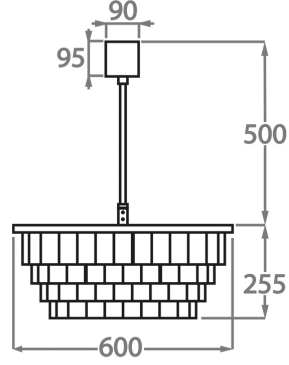

Size One

CL125-45,
Height: 18.5 cm (7.28")
Diameter: 45 cm (17.72")
Bulbs: 4 x 40W E14
Net Weight: 13.5 kg / 30 lb

Size Two

CL125-60,
Height: 25.5 cm (10.04")
Diameter: 60 cm (23.62")
Bulbs: 6 x 40W E27
Net Weight: 26.5 kg / 58 lb

Size Three

CL125-75,
Height: 32.5 cm (12.8")
Diameter: 75 cm (29.53")
Bulbs: 8 x 40W E27
Net Weight: 36 kg / 79 lb

Size Four

CL125-90,
Height: 39.5 cm (15.55")
Diameter: 90 cm (35.43")
Bulbs: 8 x 40W E27
Net Weight: 40 kg / 88 lb

Size Five

CL125-105,
Height: 46.5 cm (18.31")
Diameter: 105 cm (41.34")
Bulbs: 10 x 40W E27
Net Weight: 47.5 kg / 105 lb

Size Six

CL125-120,
Height: 53.5 cm (21.06")
Diameter: 120 cm (47.24")
Bulbs: 12 x 40W E27
Net Weight: 85 kg / 187 lb

The dimensions of the central supporting rod and ceiling rose are not included in the height measurements.
The standard rod and ceiling rose is 50cm (20") high if not otherwise specified by the customer.