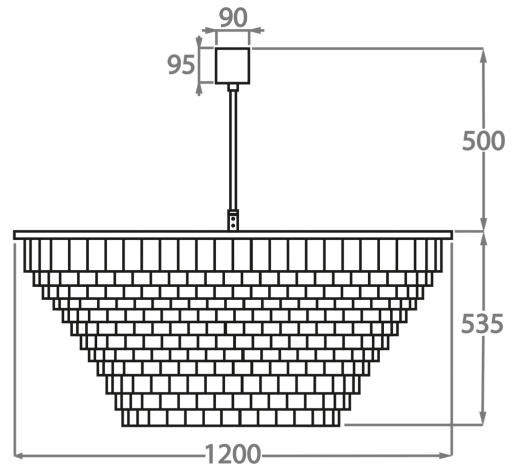

Size One

CL125-45,
Height: 18.5 cm (7.28")
Diameter: 45 cm (17.72")
Bulbs: 4 x 40W E14
Net Weight: 13.5 kg / 30 lb

Size Two

CL125-60,
Height: 25.5 cm (10.04")
Diameter: 60 cm (23.62")
Bulbs: 6 x 40W E27
Net Weight: 26.5 kg / 58 lb

Size Three

CL125-75,
Height: 32.5 cm (12.8")
Diameter: 75 cm (29.53")
Bulbs: 8 x 40W E27
Net Weight: 36 kg / 79 lb

Size Four

CL125-90,
Height: 39.5 cm (15.55")
Diameter: 90 cm (35.43")
Bulbs: 8 x 40W E27
Net Weight: 40 kg / 88 lb

Size Five

CL125-105,
Height: 46.5 cm (18.31")
Diameter: 105 cm (41.34")
Bulbs: 10 x 40W E27
Net Weight: 47.5 kg / 105 lb

Size Six

CL125-120,
Height: 53.5 cm (21.06")
Diameter: 120 cm (47.24")
Bulbs: 12 x 40W E27
Net Weight: 85 kg / 187 lb

The dimensions of the central supporting rod and ceiling rose are not included in the height measurements.
The standard rod and ceiling rose is 50cm (20") high if not otherwise specified by the customer.