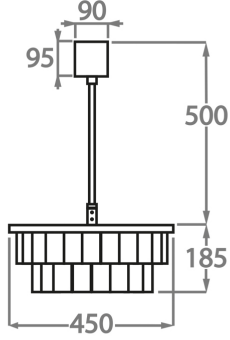

Size One

CL125-45,
Height: 18.5 cm (7.28")
Diameter: 45 cm (17.72")
Bulbs: 4 x 40W E14
Net Weight: 13.5 kg / 30 lb

Size Two

CL125-60,
Height: 25.5 cm (10.04")
Diameter: 60 cm (23.62")
Bulbs: 6 x 40W E27
Net Weight: 26.5 kg / 58 lb

Size Three

CL125-75,
Height: 32.5 cm (12.8")
Diameter: 75 cm (29.53")
Bulbs: 8 x 40W E27
Net Weight: 36 kg / 79 lb

Size Four

CL125-90,
Height: 39.5 cm (15.55")
Diameter: 90 cm (35.43")
Bulbs: 8 x 40W E27
Net Weight: 40 kg / 88 lb

Size Five

CL125-105,
Height: 46.5 cm (18.31")
Diameter: 105 cm (41.34")
Bulbs: 10 x 40W E27
Net Weight: 47.5 kg / 105 lb

Size Six

CL125-120,
Height: 53.5 cm (21.06")
Diameter: 120 cm (47.24")
Bulbs: 12 x 40W E27
Net Weight: 85 kg / 187 lb

The dimensions of the central supporting rod and ceiling rose are not included in the height measurements.
The standard rod and ceiling rose is 50cm (20") high if not otherwise specified by the customer.