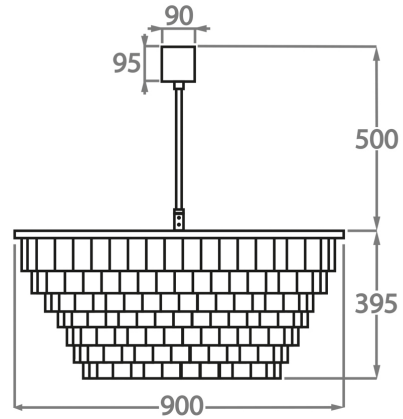

Size One

CL125-45,
Height: 18.5 cm (7.28")
Diameter: 45 cm (17.72")
Bulbs: 4 x 40W E14
Net Weight: 13.5 kg / 30 lb

Size Two

CL125-60,
Height: 25.5 cm (10.04")
Diameter: 60 cm (23.62")
Bulbs: 6 x 40W E27
Net Weight: 26.5 kg / 58 lb

Size Three

CL125-75,
Height: 32.5 cm (12.8")
Diameter: 75 cm (29.53")
Bulbs: 8 x 40W E27
Net Weight: 36 kg / 79 lb

Size Four

CL125-90,
Height: 39.5 cm (15.55")
Diameter: 90 cm (35.43")
Bulbs: 8 x 40W E27
Net Weight: 40 kg / 88 lb

Size Five

CL125-105,
Height: 46.5 cm (18.31")
Diameter: 105 cm (41.34")
Bulbs: 10 x 40W E27
Net Weight: 47.5 kg / 105 lb

Size Six

CL125-120,
Height: 53.5 cm (21.06")
Diameter: 120 cm (47.24")
Bulbs: 12 x 40W E27
Net Weight: 85 kg / 187 lb

The dimensions of the central supporting rod and ceiling rose are not included in the height measurements.
The standard rod and ceiling rose is 50cm (20") high if not otherwise specified by the customer.