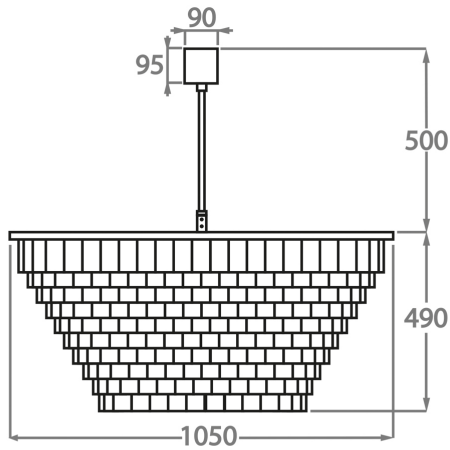

Size One

CL125-45,
Height: 18.5 cm (7.28")
Diameter: 45 cm (17.72")
Bulbs: 4 x 40W E14
Net Weight: 13.5 kg / 30 lb

Size Two

CL125-60,
Height: 25.5 cm (10.04")
Diameter: 60 cm (23.62")
Bulbs: 6 x 40W E27
Net Weight: 26.5 kg / 58 lb

Size Three

CL125-75,
Height: 32.5 cm (12.8")
Diameter: 75 cm (29.53")
Bulbs: 8 x 40W E27
Net Weight: 36 kg / 79 lb

Size Four

CL125-90,
Height: 39.5 cm (15.55")
Diameter: 90 cm (35.43")
Bulbs: 8 x 40W E27
Net Weight: 40 kg / 88 lb

Size Five

CL125-105,
Height: 46.5 cm (18.31")
Diameter: 105 cm (41.34")
Bulbs: 10 x 40W E27
Net Weight: 47.5 kg / 105 lb

Size Six

CL125-120,
Height: 53.5 cm (21.06")
Diameter: 120 cm (47.24")
Bulbs: 12 x 40W E27
Net Weight: 85 kg / 187 lb

The dimensions of the central supporting rod and ceiling rose are not included in the height measurements.
The standard rod and ceiling rose is 50cm (20") high if not otherwise specified by the customer.