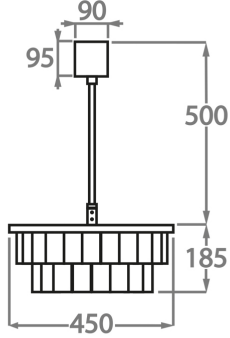

#### Murano Glass Colours

Hammered Glass

Available Sizes

**Size One**

CL125-45,  
Height: 18.5 cm (7.28")  
Diameter: 45 cm (17.72")  
Bulbs: 4 x 40W E14  
Net Weight: 7 kg / 15 lb

**Size Two**

CL125-60,  
Height: 25.5 cm (10.04")  
Diameter: 60 cm (23.62")  
Bulbs: 6 x 40W E27  
Net Weight: 14 kg / 31 lb

**Size Three**

CL125-75,  
Height: 32.5 cm (12.8")  
Diameter: 75 cm (29.53")  
Bulbs: 8 x 40W E27  
Net Weight: 19 kg / 42 lb

**Size Four**

CL125-90,  
Height: 39.5 cm (15.55")  
Diameter: 90 cm (35.43")  
Bulbs: 8 x 40W E27  
Net Weight: 21 kg / 46 lb

### Size Five

CL125-105,  
Height: 49 cm (19.29")  
Diameter: 105 cm (41.34")  
Bulbs: 10 x 40W E27  
Net Weight: 25 kg / 55 lb

### Size Six

CL125-120,  
Height: 53.5 cm (21.06")  
Diameter: 120 cm (47.24")  
Bulbs: 12 x 40W E27  
Net Weight: 45 kg / 99 lb

The dimensions of the central supporting rod and ceiling rose are not included in the height measurements.  
The standard rod and ceiling rose is 50cm (20") high if not otherwise specified by the customer.