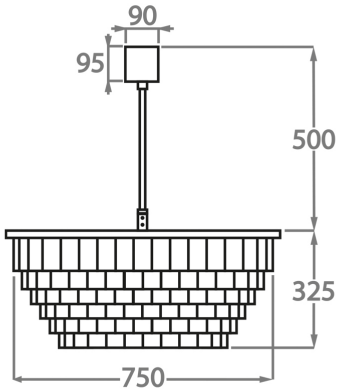

#### Murano Glass Colours

Hammered Glass

Available Sizes

**Size One**

CL125-45,  
Height: 18.5 cm (7.28")  
Diameter: 45 cm (17.72")  
Bulbs: 4 x 40W E14  
Net Weight: 7 kg / 15 lb

**Size Two**

CL125-60,  
Height: 25.5 cm (10.04")  
Diameter: 60 cm (23.62")  
Bulbs: 6 x 40W E27  
Net Weight: 14 kg / 31 lb

**Size Three**

CL125-75,  
Height: 32.5 cm (12.8")  
Diameter: 75 cm (29.53")  
Bulbs: 8 x 40W E27  
Net Weight: 19 kg / 42 lb

**Size Four**

CL125-90,  
Height: 39.5 cm (15.55")  
Diameter: 90 cm (35.43")  
Bulbs: 8 x 40W E27  
Net Weight: 21 kg / 46 lb

### Size Five

CL125-105,  
Height: 49 cm (19.29")  
Diameter: 105 cm (41.34")  
Bulbs: 10 x 40W E27  
Net Weight: 25 kg / 55 lb

### Size Six

CL125-120,  
Height: 53.5 cm (21.06")  
Diameter: 120 cm (47.24")  
Bulbs: 12 x 40W E27  
Net Weight: 45 kg / 99 lb

The dimensions of the central supporting rod and ceiling rose are not included in the height measurements.  
The standard rod and ceiling rose is 50cm (20") high if not otherwise specified by the customer.