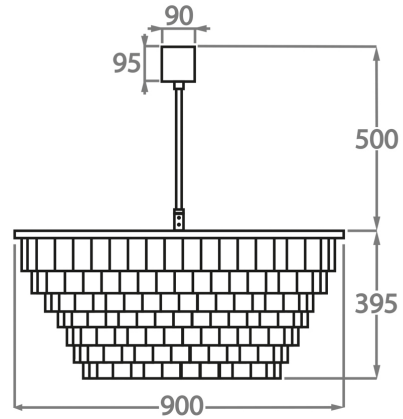

#### Murano Glass Colours

Hammered Glass

Available Sizes

**Size One**

CL125-45,  
Height: 18.5 cm (7.28")  
Diameter: 45 cm (17.72")  
Bulbs: 4 x 40W E14  
Net Weight: 7 kg / 15 lb

**Size Two**

CL125-60,  
Height: 25.5 cm (10.04")  
Diameter: 60 cm (23.62")  
Bulbs: 6 x 40W E27  
Net Weight: 14 kg / 31 lb

**Size Three**

CL125-75,  
Height: 32.5 cm (12.8")  
Diameter: 75 cm (29.53")  
Bulbs: 8 x 40W E27  
Net Weight: 19 kg / 42 lb

**Size Four**

CL125-90,  
Height: 39.5 cm (15.55")  
Diameter: 90 cm (35.43")  
Bulbs: 8 x 40W E27  
Net Weight: 21 kg / 46 lb

### Size Five

CL125-105,  
Height: 49 cm (19.29")  
Diameter: 105 cm (41.34")  
Bulbs: 10 x 40W E27  
Net Weight: 25 kg / 55 lb

### Size Six

CL125-120,  
Height: 53.5 cm (21.06")  
Diameter: 120 cm (47.24")  
Bulbs: 12 x 40W E27  
Net Weight: 45 kg / 99 lb

The dimensions of the central supporting rod and ceiling rose are not included in the height measurements.  
The standard rod and ceiling rose is 50cm (20") high if not otherwise specified by the customer.