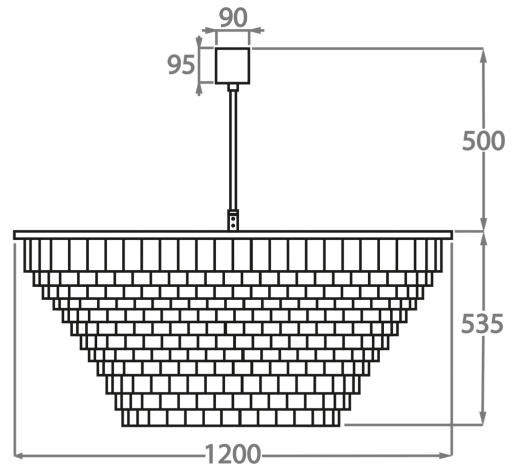

#### Murano Glass Colours

Hammered Glass

Available Sizes

**Size One**

CL125-45,  
Height: 18.5 cm (7.28")  
Diameter: 45 cm (17.72")  
Bulbs: 4 x 40W E14  
Net Weight: 7 kg / 15 lb

**Size Two**

CL125-60,  
Height: 25.5 cm (10.04")  
Diameter: 60 cm (23.62")  
Bulbs: 6 x 40W E27  
Net Weight: 14 kg / 31 lb

**Size Three**

CL125-75,  
Height: 32.5 cm (12.8")  
Diameter: 75 cm (29.53")  
Bulbs: 8 x 40W E27  
Net Weight: 19 kg / 42 lb

**Size Four**

CL125-90,  
Height: 39.5 cm (15.55")  
Diameter: 90 cm (35.43")  
Bulbs: 8 x 40W E27  
Net Weight: 21 kg / 46 lb

### Size Five

CL125-105,  
Height: 49 cm (19.29")  
Diameter: 105 cm (41.34")  
Bulbs: 10 x 40W E27  
Net Weight: 25 kg / 55 lb

### Size Six

CL125-120,  
Height: 53.5 cm (21.06")  
Diameter: 120 cm (47.24")  
Bulbs: 12 x 40W E27  
Net Weight: 45 kg / 99 lb

The dimensions of the central supporting rod and ceiling rose are not included in the height measurements.  
The standard rod and ceiling rose is 50cm (20") high if not otherwise specified by the customer.