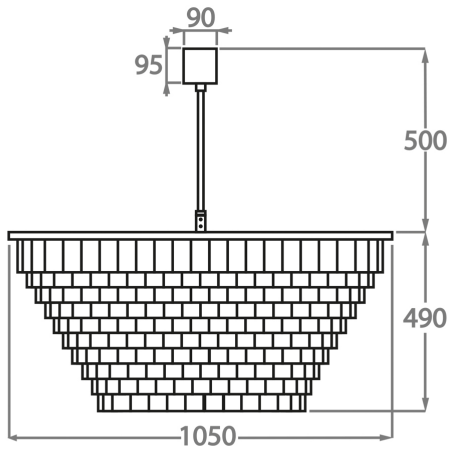

#### Murano Glass Colours

Hammered Glass

Available Sizes

**Size One**

CL125-45,  
Height: 18.5 cm (7.28")  
Diameter: 45 cm (17.72")  
Bulbs: 4 x 40W E14  
Net Weight: 7 kg / 15 lb

**Size Two**

CL125-60,  
Height: 25.5 cm (10.04")  
Diameter: 60 cm (23.62")  
Bulbs: 6 x 40W E27  
Net Weight: 14 kg / 31 lb

**Size Three**

CL125-75,  
Height: 32.5 cm (12.8")  
Diameter: 75 cm (29.53")  
Bulbs: 8 x 40W E27  
Net Weight: 19 kg / 42 lb

**Size Four**

CL125-90,  
Height: 39.5 cm (15.55")  
Diameter: 90 cm (35.43")  
Bulbs: 8 x 40W E27  
Net Weight: 21 kg / 46 lb

### Size Five

CL125-105,  
Height: 49 cm (19.29")  
Diameter: 105 cm (41.34")  
Bulbs: 10 x 40W E27  
Net Weight: 25 kg / 55 lb

### Size Six

CL125-120,  
Height: 53.5 cm (21.06")  
Diameter: 120 cm (47.24")  
Bulbs: 12 x 40W E27  
Net Weight: 45 kg / 99 lb

The dimensions of the central supporting rod and ceiling rose are not included in the height measurements.  
The standard rod and ceiling rose is 50cm (20") high if not otherwise specified by the customer.