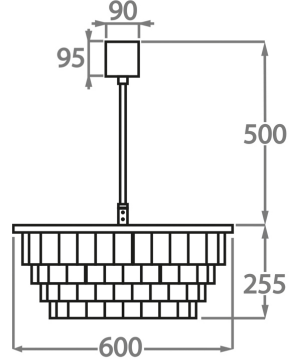

#### Murano Glass Colours

Hammered Glass

Available Sizes

**Size One**

CL125-45,  
Height: 18.5 cm (7.28")  
Diameter: 45 cm (17.72")  
Bulbs: 4 x 40W E14  
Net Weight: 7 kg / 15 lb

**Size Two**

CL125-60,  
Height: 25.5 cm (10.04")  
Diameter: 60 cm (23.62")  
Bulbs: 6 x 40W E27  
Net Weight: 14 kg / 31 lb

**Size Three**

CL125-75,  
Height: 32.5 cm (12.8")  
Diameter: 75 cm (29.53")  
Bulbs: 8 x 40W E27  
Net Weight: 19 kg / 42 lb

**Size Four**

CL125-90,  
Height: 39.5 cm (15.55")  
Diameter: 90 cm (35.43")  
Bulbs: 8 x 40W E27  
Net Weight: 21 kg / 46 lb

### Size Five

CL125-105,  
Height: 49 cm (19.29")  
Diameter: 105 cm (41.34")  
Bulbs: 10 x 40W E27  
Net Weight: 25 kg / 55 lb

### Size Six

CL125-120,  
Height: 53.5 cm (21.06")  
Diameter: 120 cm (47.24")  
Bulbs: 12 x 40W E27  
Net Weight: 45 kg / 99 lb

The dimensions of the central supporting rod and ceiling rose are not included in the height measurements.  
The standard rod and ceiling rose is 50cm (20") high if not otherwise specified by the customer.