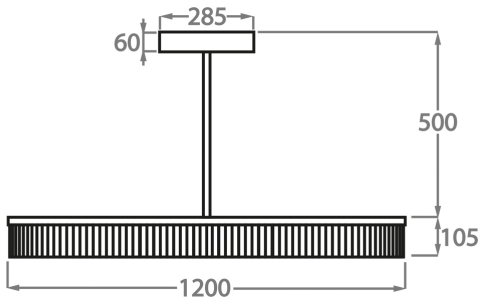

Bronze

Available Sizes

Size One

CL123-S-80,

Height: 10.5 cm (4.13")

Diameter: 80 cm (31.5")

Bulbs: 1 x 35W LED Strip with a life expectancy of 50,000 hours

Net Weight: 20 kg / 45 lb

Size Two

CL123-S-100,

Height: 10.5 cm (4.13")

Diameter: 100 cm (39.37")

Bulbs: 1 x 45W LED Strip with life expectancy of 50,000 hours

Net Weight: 25 kg / 55 lb

Size Three

CL123-S-120,

Height: 10.5 cm (4.13")

Diameter: 120 cm (47.24")

Bulbs: 1 x 55W LED Strip with a life expectancy of 50,000 hours

Net Weight: 30 kg / 66 lb

Please note we offer two options for our LED lit products that you can discuss with your sales advisor:

Warm White - 2700K - 2900K

Cool White - 5000K - 6000K

The dimensions of the central supporting rod and ceiling rose are not included in the height measurements.

The standard rod and ceiling rose are 50cm (20") high if not otherwise specified by the customer.