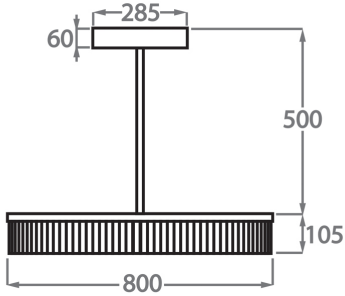

Bronze

Available Sizes

Size One

CL123-S-80,

Height: 10.5 cm (4.13")

Diameter: 80 cm (31.5")

Bulbs: 1 x 35W LED Strip with a life expectancy of 50,000 hours

Net Weight: 20 kg / 45 lb

Size Two

CL123-S-100,

Height: 10.5 cm (4.13")

Diameter: 100 cm (39.37")

Bulbs: 1 x 45W LED Strip with life expectancy of 50,000 hours

Net Weight: 25 kg / 55 lb

Size Three

CL123-S-120,

Height: 10.5 cm (4.13")

Diameter: 120 cm (47.24")

Bulbs: 1 x 55W LED Strip with a life expectancy of 50,000 hours

Net Weight: 30 kg / 66 lb

Please note we offer two options for our LED lit products that you can discuss with your sales advisor:

Warm White - 2700K - 2900K

Cool White - 5000K - 6000K

The dimensions of the central supporting rod and ceiling rose are not included in the height measurements.

The standard rod and ceiling rose are 50cm (20") high if not otherwise specified by the customer.