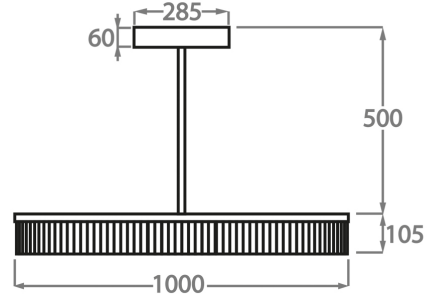

Bronze

Available Sizes

Size One

CL123-S-80,

Height: 10.5 cm (4.13")

Diameter: 80 cm (31.5")

Bulbs: 1 x 35W LED Strip with a life expectancy of 50,000 hours

Net Weight: 20 kg / 45 lb

Size Two

CL123-S-100,

Height: 10.5 cm (4.13")

Diameter: 100 cm (39.37")

Bulbs: 1 x 45W LED Strip with life expectancy of 50,000 hours

Net Weight: 25 kg / 55 lb

Size Three

CL123-S-120,

Height: 10.5 cm (4.13")

Diameter: 120 cm (47.24")

Bulbs: 1 x 55W LED Strip with a life expectancy of 50,000 hours

Net Weight: 30 kg / 66 lb

Please note we offer two options for our LED lit products that you can discuss with your sales advisor:

Warm White - 2700K - 2900K

Cool White - 5000K - 6000K

The dimensions of the central supporting rod and ceiling rose are not included in the height measurements.

The standard rod and ceiling rose are 50cm (20") high if not otherwise specified by the customer.