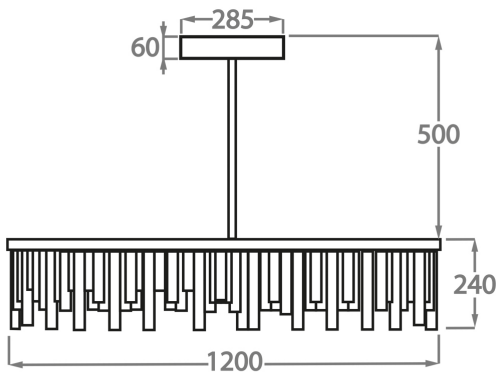

Size Three

CL123-R-120,

Height: 24 cm (9.45")

Diameter: 120 cm (47.24")

Bulbs: 2 x 55W LED Strip with a life expectancy of 50,000 hours

Net Weight: 45 kg / 99 lb