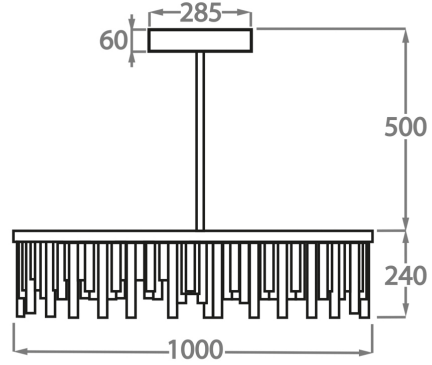

**Size One**

CL123-R-80,

Height: 24 cm (9.45")

Diameter: 80 cm (31.5")

Bulbs: 2 x 35W LED Strip with a life expectancy of 50,000 hours

Net Weight: 28 kg / 62 lb

**Size Two**

CL123-R-100,

Height: 24 cm (9.45")

Diameter: 100 cm (39.37")

Bulbs: 2 x 45W LED Strip with life expectancy of 50,000 hours

Net Weight: 38 kg / 84 lb

**Size Three**

CL123-R-120,

Height: 24 cm (9.45")

Diameter: 120 cm (47.24")

Cool White - 5000K - 6000K

The dimensions of the central supporting rod and ceiling rose are not included in the height measurements

The standard rod and ceiling rose are 50cm (20") high if not otherwise specified by the customer