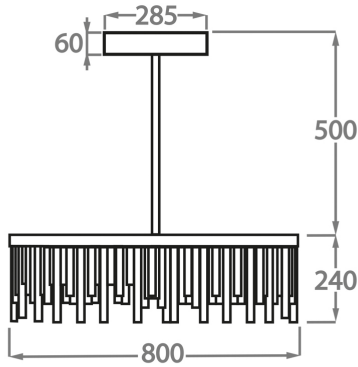

**Size One**

CL123-R-80,

Height: 24 cm (9.45")

Diameter: 80 cm (31.5")

Bulbs: 2 x 35W LED Strip with a life expectancy of 50,000 hours

Net Weight: 28 kg / 62 lb

**Size Two**

CL123-R-100,

Height: 24 cm (9.45")

Diameter: 100 cm (39.37")

Bulbs: 2 x 45W LED Strip with life expectancy of 50,000 hours

Net Weight: 38 kg / 84 lb

**Size Three**

CL123-R-120,

Height: 24 cm (9.45")

Diameter: 120 cm (47.24")

Cool White - 5000K - 6000K

The dimensions of the central supporting rod and ceiling rose are not included in the height measurements

The standard rod and ceiling rose are 50cm (20") high if not otherwise specified by the customer